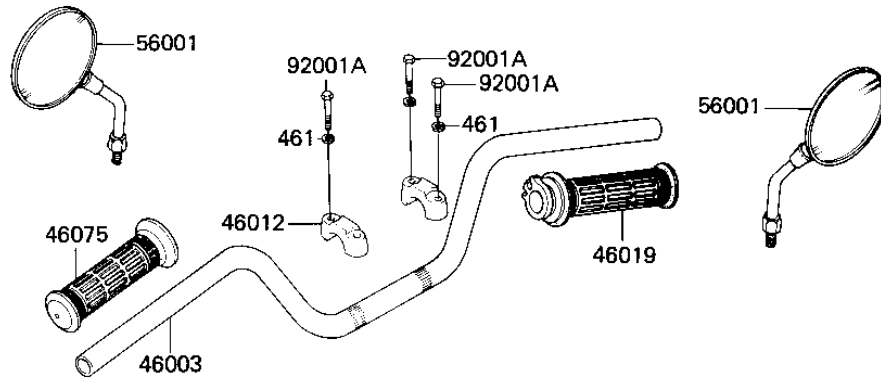

1982 CSR PARTS DIAGRAM

HANDLEBAR

F2310-0081

1982 CSR PARTS LIST

HANDLEBAR

ITEM NAME	PART NUMBER	QUANTITY
HOLDER,CLUTCH LEVER (Ref # 13091)	13091-1046	1
HANDLEBAR (Ref # 46003)	46003-1070	1
HOLDER-HANDLEBAR (Ref # 46012)	46012-008	2
GRIP-ASSY,THROTTLE (Ref # 46019)	46019-1015	1
GRIP,LH (Ref # 46075)	46075-1022	1
LEVER-ASSY-GRIP,CLTCH (Ref # 46076A)	46076-1019	1
HOUSING-ASSY-CNTRL,RH (Ref # 46091)	46091-1155	1
HOUSING-ASSY-CNTRL,LH (Ref # 46091B)	46091-1186	1
LEVER,CLUTCH (Ref # 46092)	46092-1005	1
MIRROR-ASSY (Ref # 56001)	56001-1340	2
BOLT,CLUTCH LEVER FIT (Ref # 92001)	92001-1075	1
BOLT 8X38 (Ref # 92001A)	92001-1405	4
SCREW CABLE ADJUST (Ref # 92009)	46055-003	1
NUT-LOCK (Ref # 92015)	46056-005	1
NUT (Ref # 92015A)	92019-008	1
BAND,MIDDLE (Ref # 92072)	92072-031	4
BOLT, HEX HEAD 6X22 (Ref # 110)	110N0622	1
UNAVAILABLE IN PRICE BOOK (Ref # 220)	220N0530A	1
SCREW-PAN-CROS (Ref # 220A)	220B0535	2
SCREW-PAN-CROS (Ref # 220B)	220B0540	1
WASHER PLAIN 6MM (Ref # 41)	410B0600	1
WASHER SPRING 8MM (Ref # 461)	461F0800	4