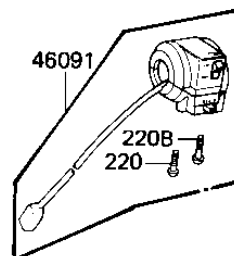

1982 CSR PARTS DIAGRAM

HANDLEBAR

F2310-0081

1982 CSR PARTS LIST

HANDLEBAR

ITEM NAME	PART NUMBER	QUANTITY
HOLDER,CLUTCH LEVER (Ref # 13091)	13091-1046	1
HANDLEBAR (Ref # 46003)	46003-1070	1
HOLDER-HANDLEBAR (Ref # 46012)	46012-008	2
GRIP-ASSY,THROTTLE (Ref # 46019)	46019-1015	1
GRIP,LH (Ref # 46075)	46075-1022	1
LEVER-ASSY-GRIP,CLTCH (Ref # 46076A)	46076-1019	1
HOUSING-ASSY-CNTRL,RH (Ref # 46091)	46091-1155	1
HOUSING-ASSY-CNTRL,LH (Ref # 46091B)	46091-1186	1
LEVER,CLUTCH (Ref # 46092)	46092-1005	1
MIRROR-ASSY (Ref # 56001)	56001-1340	2
BOLT,CLUTCH LEVER FIT (Ref # 92001)	92001-1075	1
BOLT 8X38 (Ref # 92001A)	92001-1405	4
SCREW CABLE ADJUST (Ref # 92009)	46055-003	1
NUT-LOCK (Ref # 92015)	46056-005	1
NUT (Ref # 92015A)	92019-008	1
BAND,MIDDLE (Ref # 92072)	92072-031	4
BOLT, HEX HEAD 6X22 (Ref # 110)	110N0622	1
UNAVAILABLE IN PRICE BOOK (Ref # 220)	220N0530A	1
SCREW-PAN-CROS (Ref # 220A)	220B0535	2
SCREW-PAN-CROS (Ref # 220B)	220B0540	1
WASHER PLAIN 6MM (Ref # 41)	410B0600	1
WASHER SPRING 8MM (Ref # 461)	461F0800	4