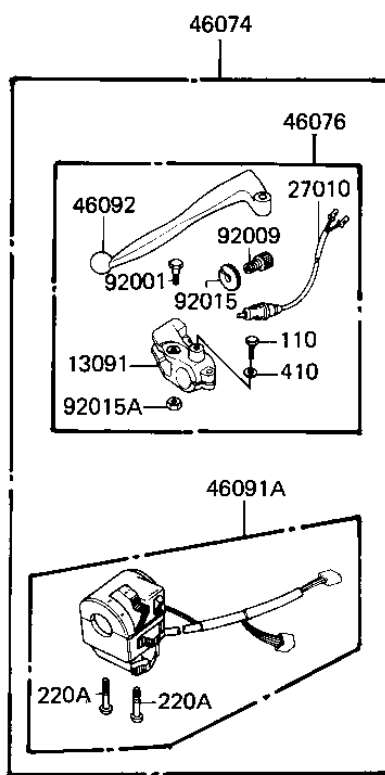

1982 CSR PARTS DIAGRAM

HANDLEBAR

F2310-0081

1982 CSR PARTS LIST

HANDLEBAR

ITEM NAME	PART NUMBER	QUANTITY
HOLDER,CLUTCH LEVER (Ref # 13091)	13091-1046	1
HANDLEBAR (Ref # 46003)	46003-1070	1
HOLDER-HANDLEBAR (Ref # 46012)	46012-008	2
GRIP-ASSY,THROTTLE (Ref # 46019)	46019-1015	1
GRIP,LH (Ref # 46075)	46075-1022	1
LEVER-ASSY-GRIP,CLTCH (Ref # 46076A)	46076-1019	1
HOUSING-ASSY-CNTRL,RH (Ref # 46091)	46091-1155	1
HOUSING-ASSY-CNTRL,LH (Ref # 46091B)	46091-1186	1
LEVER,CLUTCH (Ref # 46092)	46092-1005	1
MIRROR-ASSY (Ref # 56001)	56001-1340	2
BOLT,CLUTCH LEVER FIT (Ref # 92001)	92001-1075	1
BOLT 8X38 (Ref # 92001A)	92001-1405	4
SCREW CABLE ADJUST (Ref # 92009)	46055-003	1
NUT-LOCK (Ref # 92015)	46056-005	1
NUT (Ref # 92015A)	92019-008	1
BAND,MIDDLE (Ref # 92072)	92072-031	4
BOLT, HEX HEAD 6X22 (Ref # 110)	110N0622	1
UNAVAILABLE IN PRICE BOOK (Ref # 220)	220N0530A	1
SCREW-PAN-CROS (Ref # 220A)	220B0535	2
SCREW-PAN-CROS (Ref # 220B)	220B0540	1
WASHER PLAIN 6MM (Ref # 41)	410B0600	1
WASHER SPRING 8MM (Ref # 461)	461F0800	4