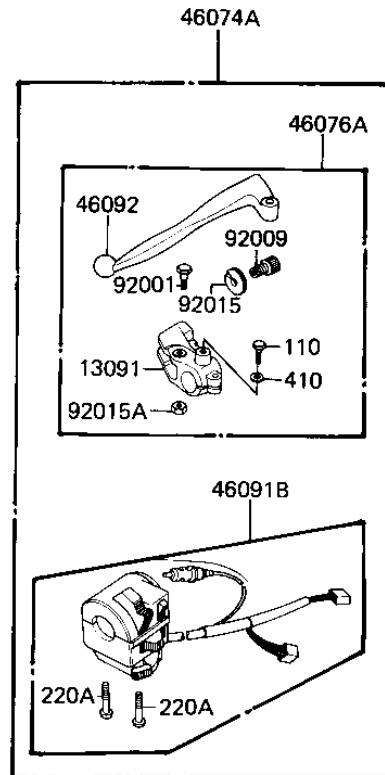

1982 CSR PARTS DIAGRAM

HANDLEBAR

F2310-0081

1982 CSR PARTS LIST

HANDLEBAR

ITEM NAME	PART NUMBER	QUANTITY
HOLDER,CLUTCH LEVER (Ref # 13091)	13091-1046	1
HANDLEBAR (Ref # 46003)	46003-1070	1
HOLDER-HANDLEBAR (Ref # 46012)	46012-008	2
GRIP-ASSY,THROTTLE (Ref # 46019)	46019-1015	1
GRIP,LH (Ref # 46075)	46075-1022	1
LEVER-ASSY-GRIP,CLTCH (Ref # 46076A)	46076-1019	1
HOUSING-ASSY-CNTRL,RH (Ref # 46091)	46091-1155	1
HOUSING-ASSY-CNTRL,LH (Ref # 46091B)	46091-1186	1
LEVER,CLUTCH (Ref # 46092)	46092-1005	1
MIRROR-ASSY (Ref # 56001)	56001-1340	2
BOLT,CLUTCH LEVER FIT (Ref # 92001)	92001-1075	1
BOLT 8X38 (Ref # 92001A)	92001-1405	4
SCREW CABLE ADJUST (Ref # 92009)	46055-003	1
NUT-LOCK (Ref # 92015)	46056-005	1
NUT (Ref # 92015A)	92019-008	1
BAND,MIDDLE (Ref # 92072)	92072-031	4
BOLT, HEX HEAD 6X22 (Ref # 110)	110N0622	1
UNAVAILABLE IN PRICE BOOK (Ref # 220)	220N0530A	1
SCREW-PAN-CROS (Ref # 220A)	220B0535	2
SCREW-PAN-CROS (Ref # 220B)	220B0540	1
WASHER PLAIN 6MM (Ref # 41)	410B0600	1
WASHER SPRING 8MM (Ref # 461)	461F0800	4