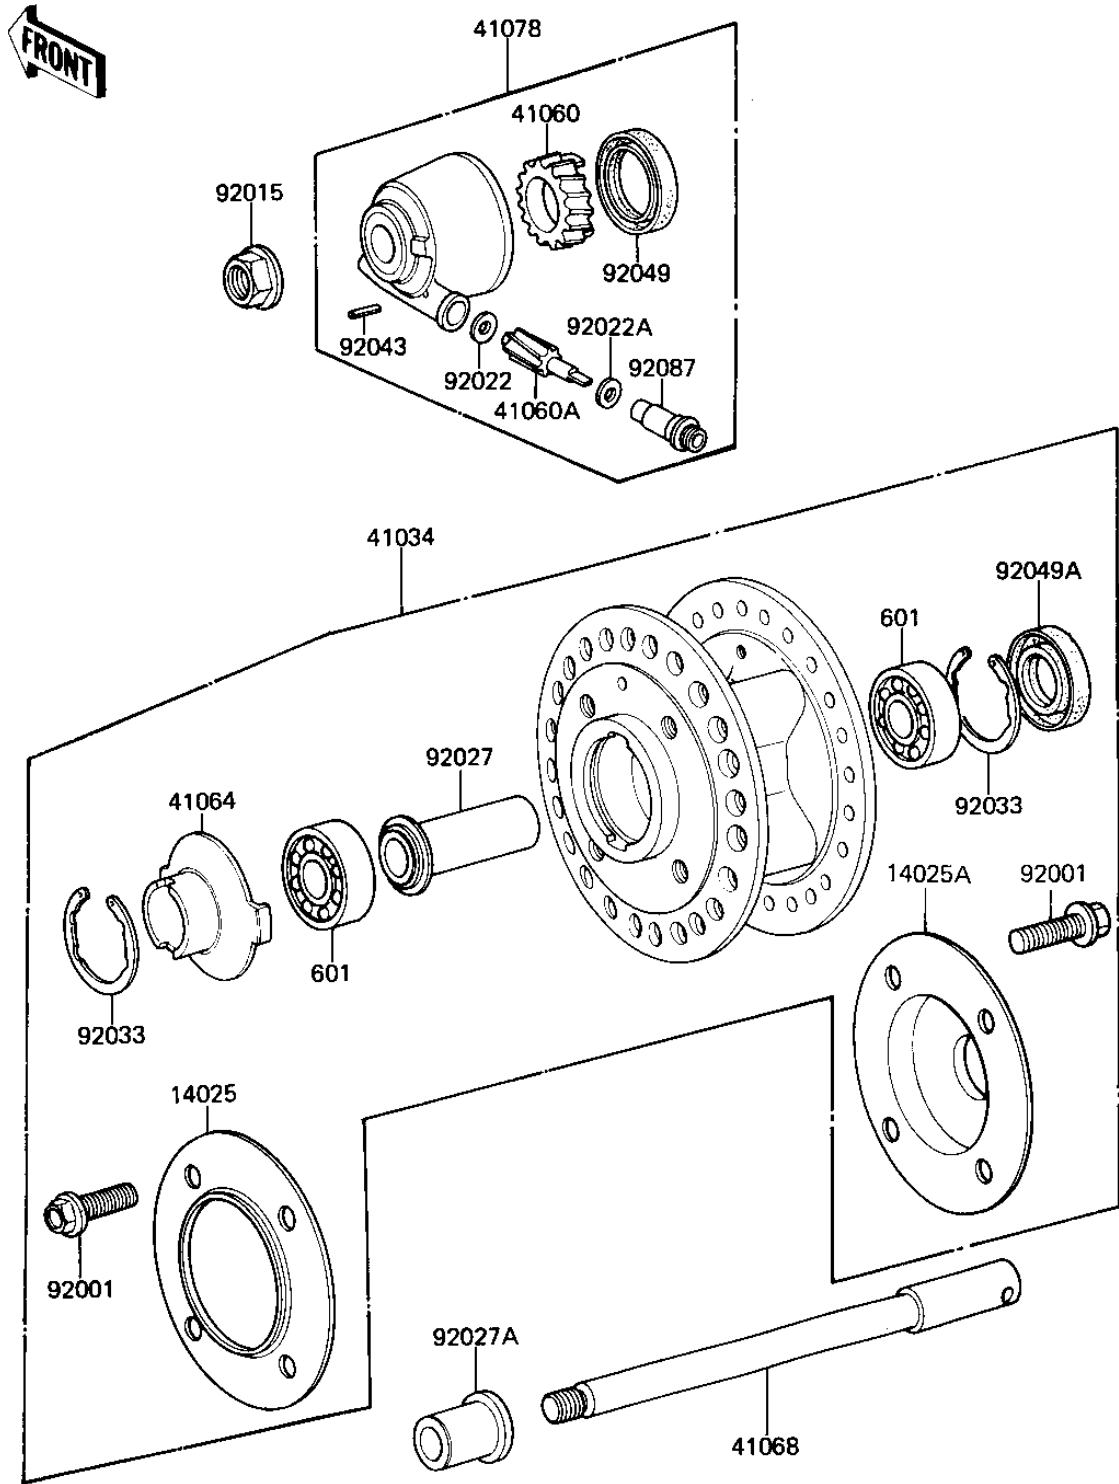

# 1981 CSR PARTS DIAGRAM

## FRONT HUB

# 1981 CSR PARTS LIST

## FRONT HUB

ITEM NAME	PART NUMBER	QUANTITY
COVER,DUST,LH (Ref # 14025)	14025-1277	1
COVER,FRONT HUB,RH (Ref # 14025A)	14025-1278	1
DRUM-ASSY,FR BRK (Ref # 41034)	41034-1034	1
GEAR,SPEEDOMETER (Ref # 41060)	41059-026	1
PINION,SPEEDOMETER,9T (Ref # 41060A)	41060-1016	1
RECEIVER,SPEEDOMETER (Ref # 41064)	41064-1006	1
AXLE,FRONT,L=204M/M (Ref # 41068)	41068-1009	1
GEAR BOX ASSY, (Ref # 41078)	41078-1013	1
BOLT,HEX HEAD,10X30 (Ref # 92001)	92001-1173	8
NUT,14MM (Ref # 92015)	92015-1407	1
WASHER THRST SPD PINI (Ref # 92022)	41063-001	1
WASHER THRST SPD PINI (Ref # 92022A)	41063-001	1
COLLAR,FR HUB L=55M/M (Ref # 92027)	92027-1223	1
COLLAR,FR AXLE L=30MM (Ref # 92027A)	92027-1225	1
CIRCLIP,42MM (Ref # 92033)	92033-1041	2
PIN,SPRING (Ref # 92043)	41082-001	1
OIL SEAL,BJN30427-C3 (Ref # 92049)	92049-1057	1
OIL SEAL,AG1144AO (Ref # 92049A)	92049-1058	1
BUSHING,METER GEAR (Ref # 92087)	92087-1002	1
UNAVAILABLE IN PRICE BOOK (Ref # 601)	601B63022	2