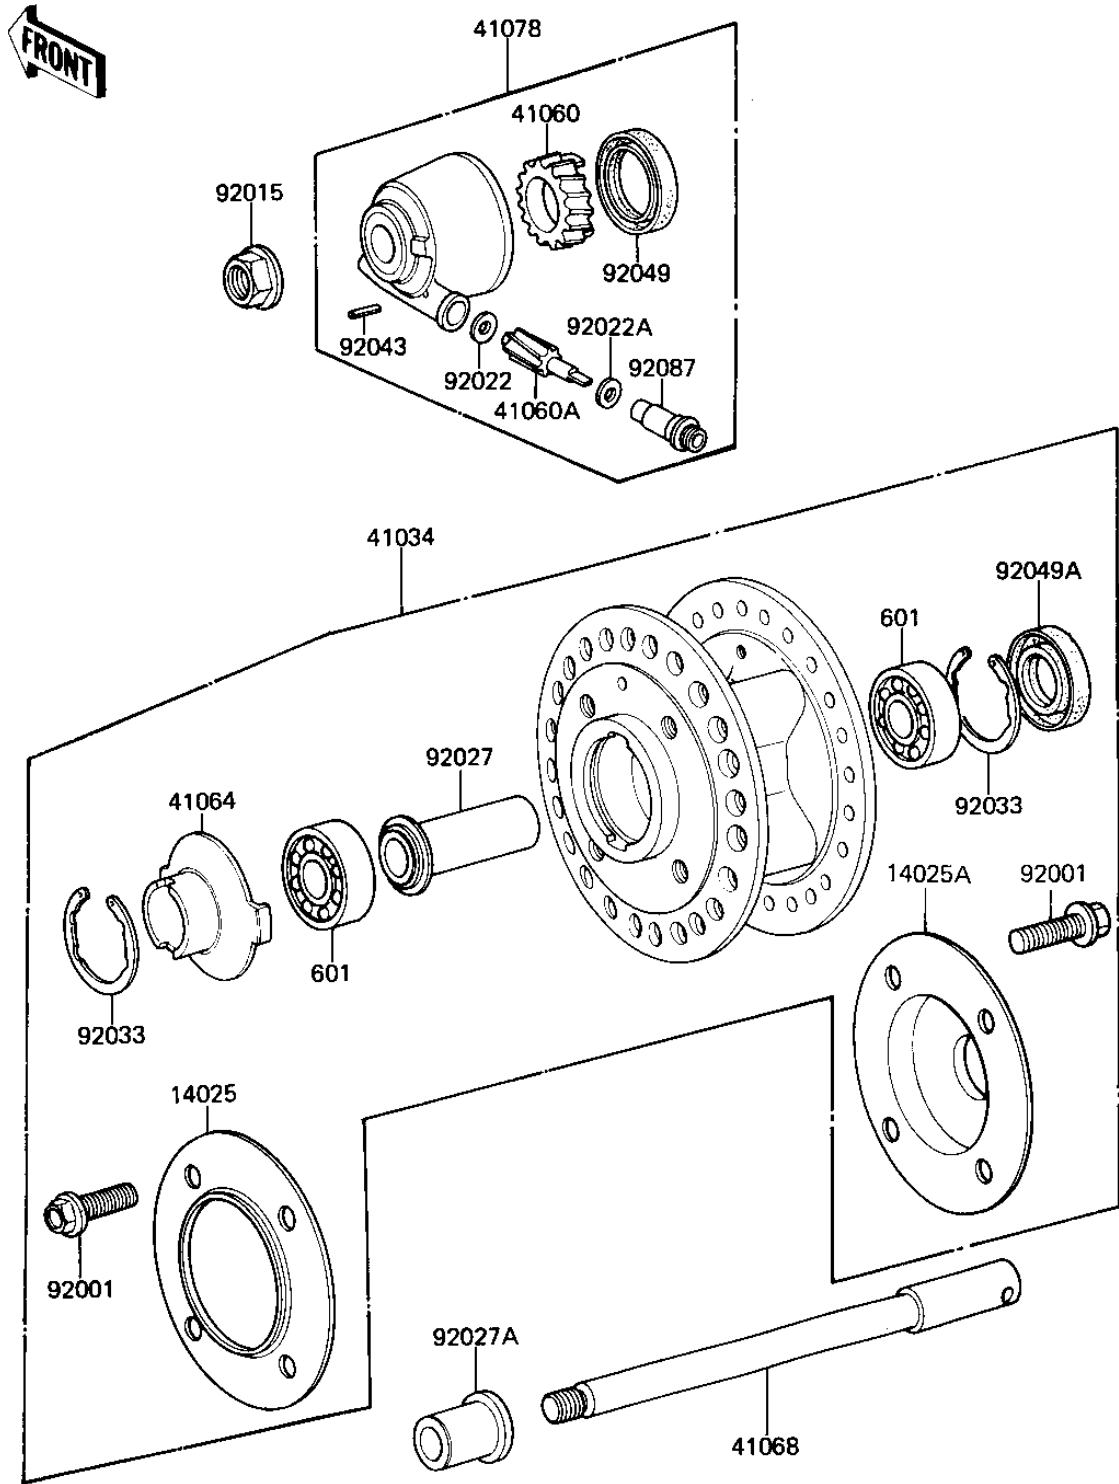

1981 CSR PARTS DIAGRAM

FRONT HUB

1981 CSR PARTS LIST

FRONT HUB

ITEM NAME	PART NUMBER	QUANTITY
COVER,DUST,LH (Ref # 14025)	14025-1277	1
COVER,FRONT HUB,RH (Ref # 14025A)	14025-1278	1
DRUM-ASSY,FR BRK (Ref # 41034)	41034-1034	1
GEAR,SPEEDOMETER (Ref # 41060)	41059-026	1
PINION,SPEEDOMETER,9T (Ref # 41060A)	41060-1016	1
RECEIVER,SPEEDOMETER (Ref # 41064)	41064-1006	1
AXLE,FRONT,L=204M/M (Ref # 41068)	41068-1009	1
GEAR BOX ASSY, (Ref # 41078)	41078-1013	1
BOLT,HEX HEAD,10X30 (Ref # 92001)	92001-1173	8
NUT,14MM (Ref # 92015)	92015-1407	1
WASHER THRST SPD PINI (Ref # 92022)	41063-001	1
WASHER THRST SPD PINI (Ref # 92022A)	41063-001	1
COLLAR,FR HUB L=55M/M (Ref # 92027)	92027-1223	1
COLLAR,FR AXLE L=30MM (Ref # 92027A)	92027-1225	1
CIRCLIP,42MM (Ref # 92033)	92033-1041	2
PIN,SPRING (Ref # 92043)	41082-001	1
OIL SEAL,BJN30427-C3 (Ref # 92049)	92049-1057	1
OIL SEAL,AG1144AO (Ref # 92049A)	92049-1058	1
BUSHING,METER GEAR (Ref # 92087)	92087-1002	1
UNAVAILABLE IN PRICE BOOK (Ref # 601)	601B63022	2