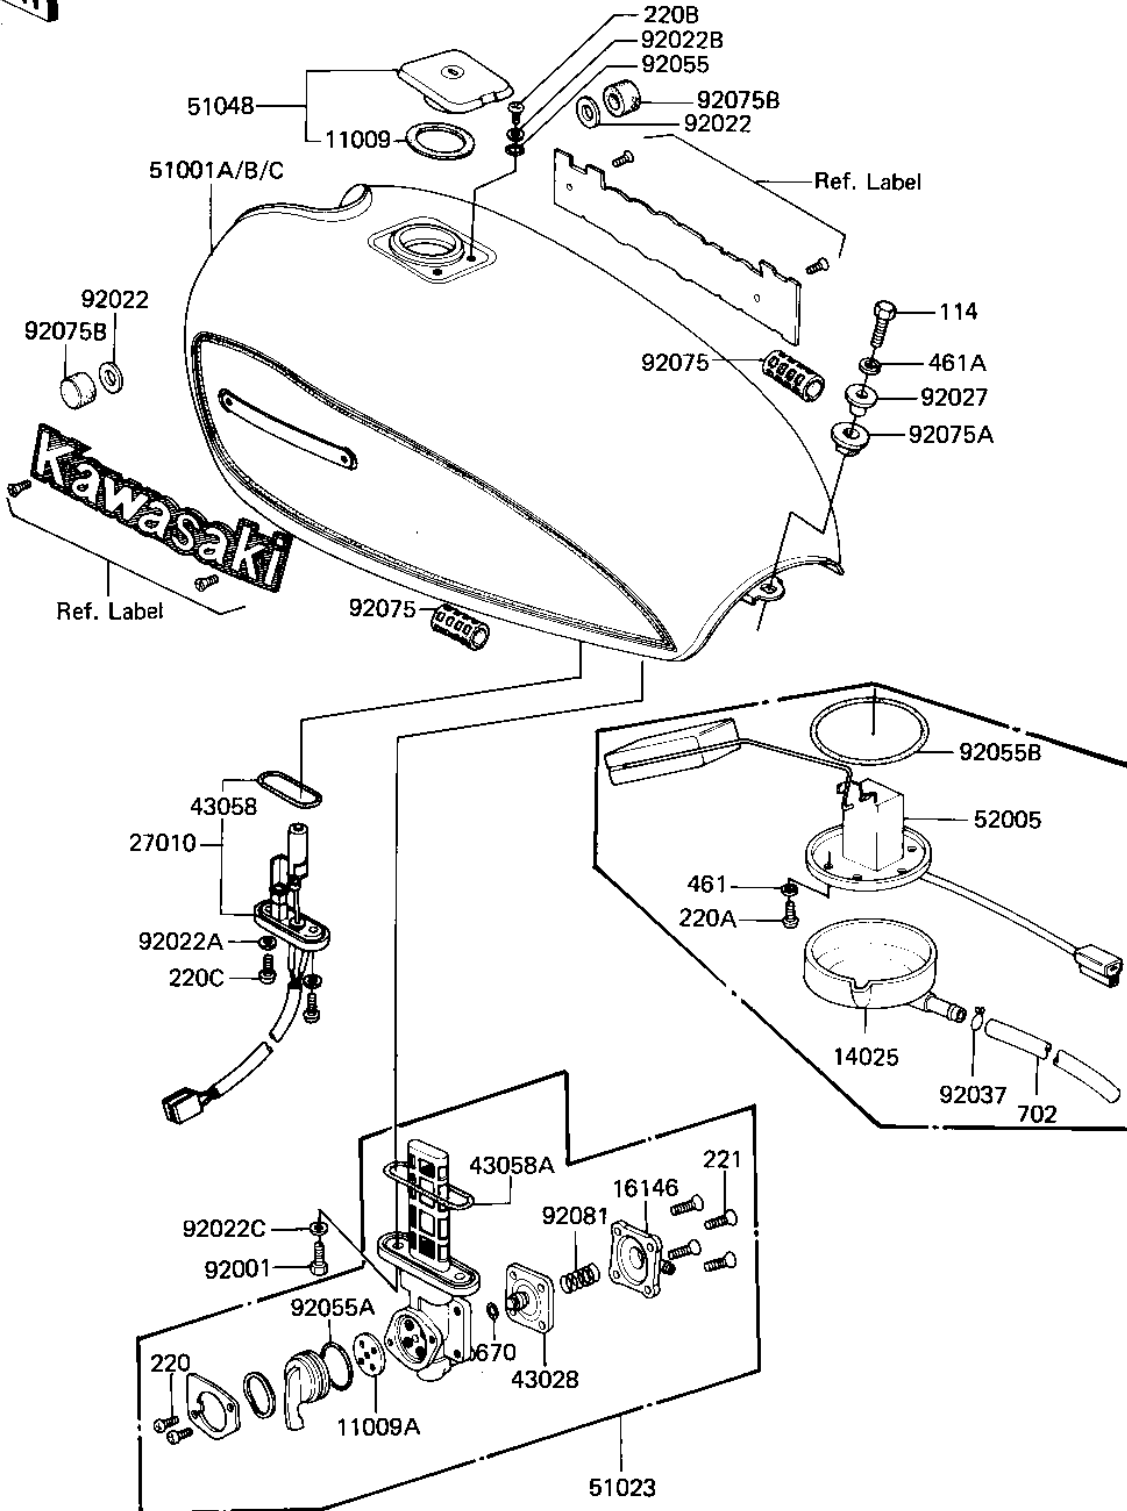

1981 CSR PARTS DIAGRAM

FUEL TANK

F2410-0043

1981 CSR PARTS LIST

FUEL TANK

ITEM NAME	PART NUMBER	QUANTITY
GASKET,FUEL TANK CAP (Ref # 11009)	11009-1051	1
GASKET,TAP VALVE (Ref # 11009A)	11009-1194	1
COVER,FUEL GAGE (Ref # 14025)	14025-1091	1
COVER ASSY,TAP (Ref # 16146)	16146-1005	1
DIAPHRAGM ASSY,TAP (Ref # 43028)	43028-1015	1
"0" RING (Ref # 43058A)	51039-010	1
TANK-FUEL,EBONY (Ref # 51001C)	51001-5096-8G	1
TAP-ASSY,FUEL (Ref # 51023)	51023-1039	1
CAP ASSY TANK (Ref # 51048)	51048-1018	1
GAUGE (Ref # 52005)	52005-1019	1
BOLT,6X20,FUEL TAP (Ref # 92001)	92001-1091	2
WASHER-PL-10.5X26X2.3 (Ref # 92022)	92022-044	2
WASHER,PLAIN (Ref # 92022B)	92022-1038	2
WASHER-PLAIN (Ref # 92022C)	92022-183	2
COLLAR,FUEL TANK FITT (Ref # 92027)	92027-1134	1
CLAMP,CHAIN OILER (Ref # 92037)	92037-147	1
"0" RING (Ref # 92055)	92055-1023	2
"0" RING,TAP LEVER (Ref # 92055A)	92055-1027	1
"0" RING (Ref # 92055B)	92055-1067	1
DAMPER RUBBER (Ref # 92075)	92075-084	2
DAMPER,FUEL TANK,FITT (Ref # 92075A)	92075-1116	1
DAMPER RUBBER,FL TANK (Ref # 92075B)	92075-125	2
SPRING,TAP (Ref # 92081)	92081-1171	1
BOLT-SMALL-UPSET,8X30 (Ref # 114)	115G0830	1
SCREW PAN HEAD 3X8 (Ref # 220)	220B0308	2
SCREW PAN HEAD 5X8 (Ref # 220A)	220B0508	5
SCREW PAN HEAD 5X10 (Ref # 220B)	220B0510	2
SCREW-CSK-CROS,4X14 (Ref # 221)	221B0414	4
WASHER SPRING 5MM (Ref # 461)	461F0500	5

1981 CSR PARTS LIST

FUEL TANK

ITEM NAME	PART NUMBER	QUANTITY
WASHER SPRING 8MM (Ref # 461A)	461F0800	1
"O" RING,4MM (Ref # 670)	670B1504	1
TUBE-BREATHER (BULK) (Ref # 702)	702A071000	1