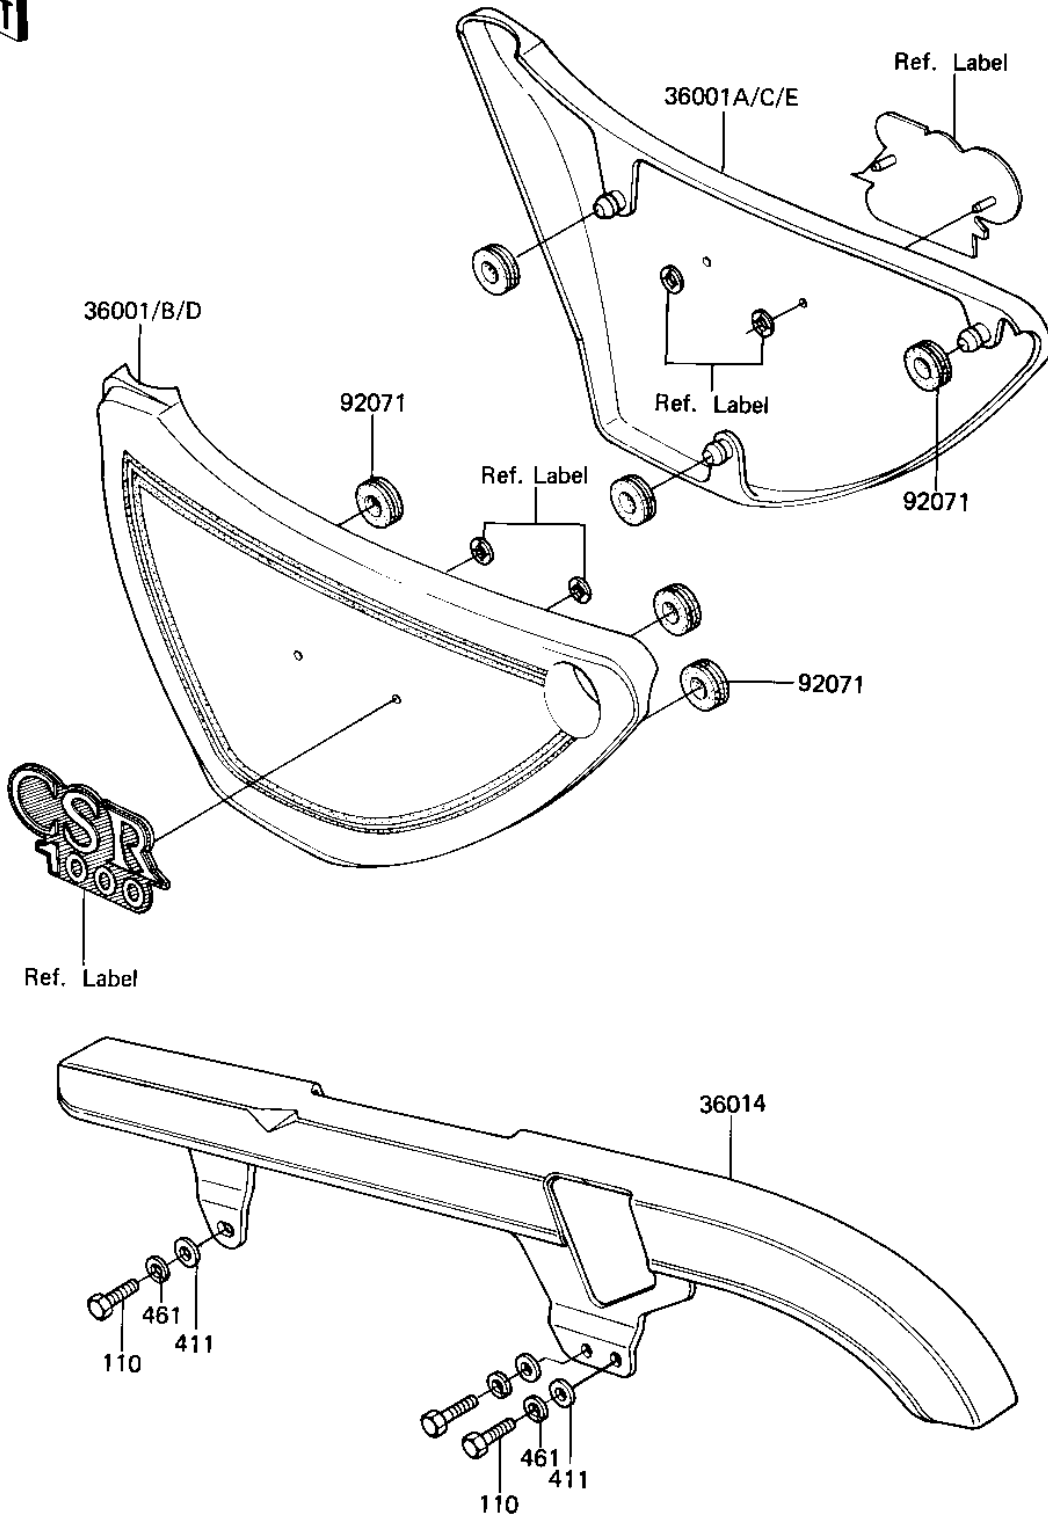

1981 CSR PARTS DIAGRAM

SIDE COVERS/CHAIN COVER

F2610-0063

1981 CSR PARTS LIST

SIDE COVERS/CHAIN COVER

ITEM NAME	PART NUMBER	QUANTITY
COVER-SIDE,LH,EBONY (Ref # 36001B)	36001-5041-8G	1
COVER-SIDE,RH,EBONY (Ref # 36001C)	36001-5042-8G	1
CASE-CHAIN (Ref # 36014)	36014-1034	1
GROMMET (Ref # 92071)	92071-056	6
BOLT-UPSET,6X16 (Ref # 110)	112G0616	3
WASHER PLAIN 6MM (Ref # 411)	411B0600	3
WASHER SPRING 6MM (Ref # 461)	461F0600	3