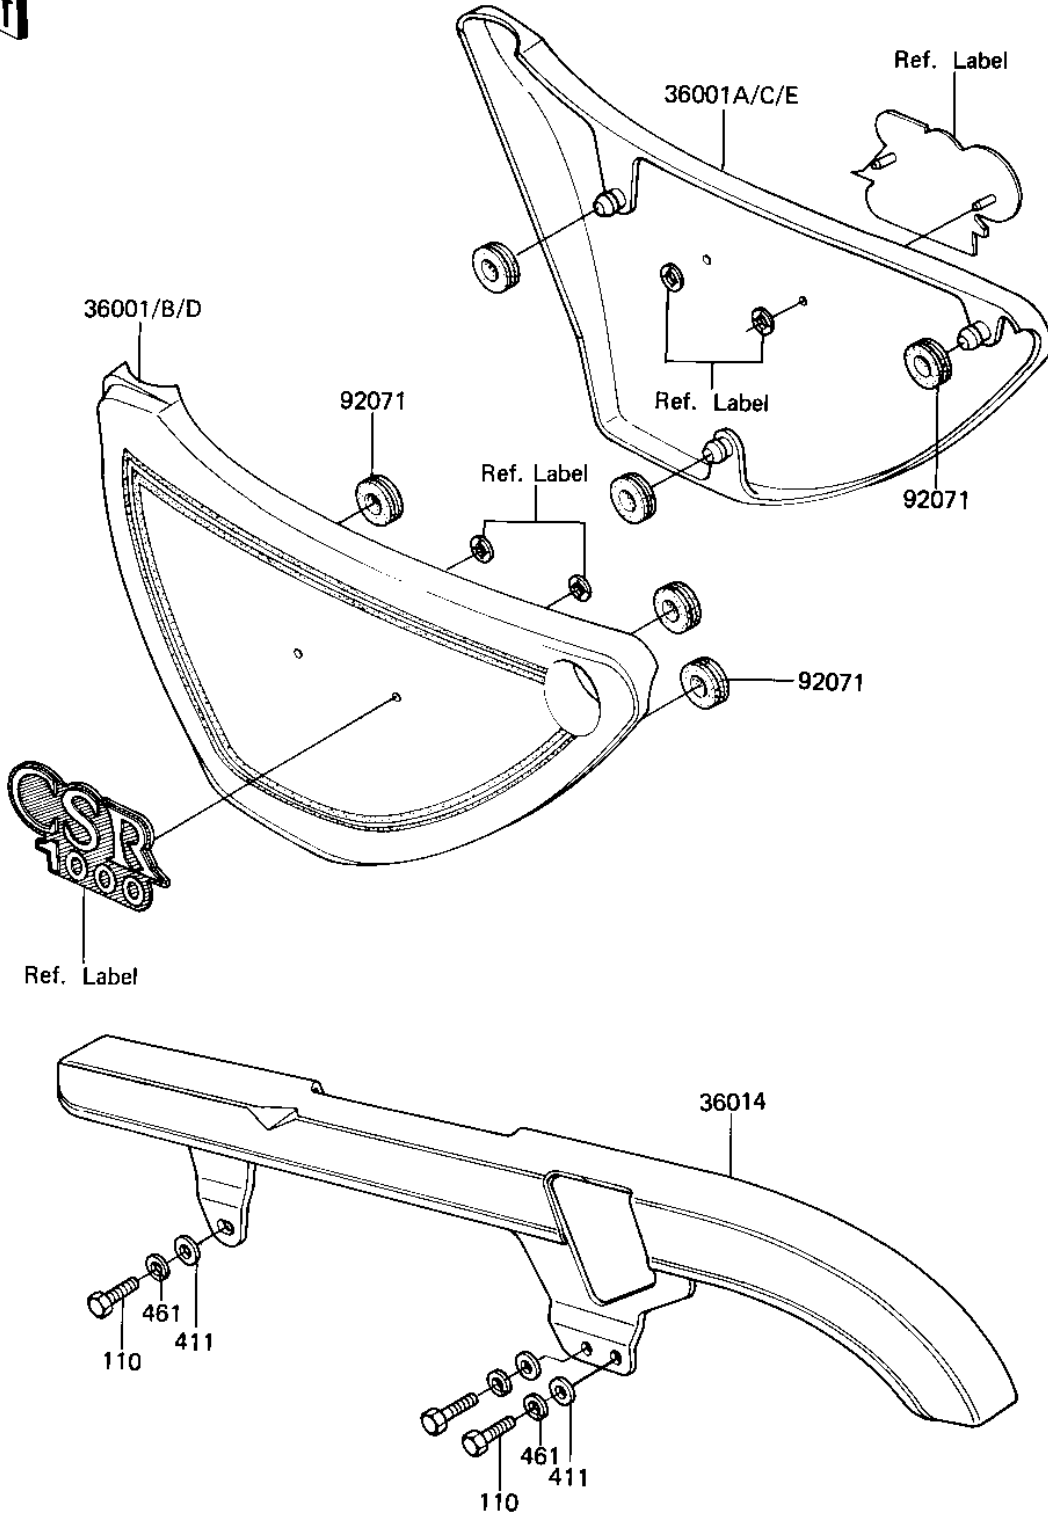

1981 CSR PARTS DIAGRAM

SIDE COVERS/CHAIN COVER

F2610-0063

1981 CSR PARTS LIST

SIDE COVERS/CHAIN COVER

ITEM NAME	PART NUMBER	QUANTITY
COVER-SIDE,LH,EBONY (Ref # 36001B)	36001-5041-8G	1
COVER-SIDE,RH,EBONY (Ref # 36001C)	36001-5042-8G	1
CASE-CHAIN (Ref # 36014)	36014-1034	1
GROMMET (Ref # 92071)	92071-056	6
BOLT-UPSET,6X16 (Ref # 110)	112G0616	3
WASHER PLAIN 6MM (Ref # 411)	411B0600	3
WASHER SPRING 6MM (Ref # 461)	461F0600	3