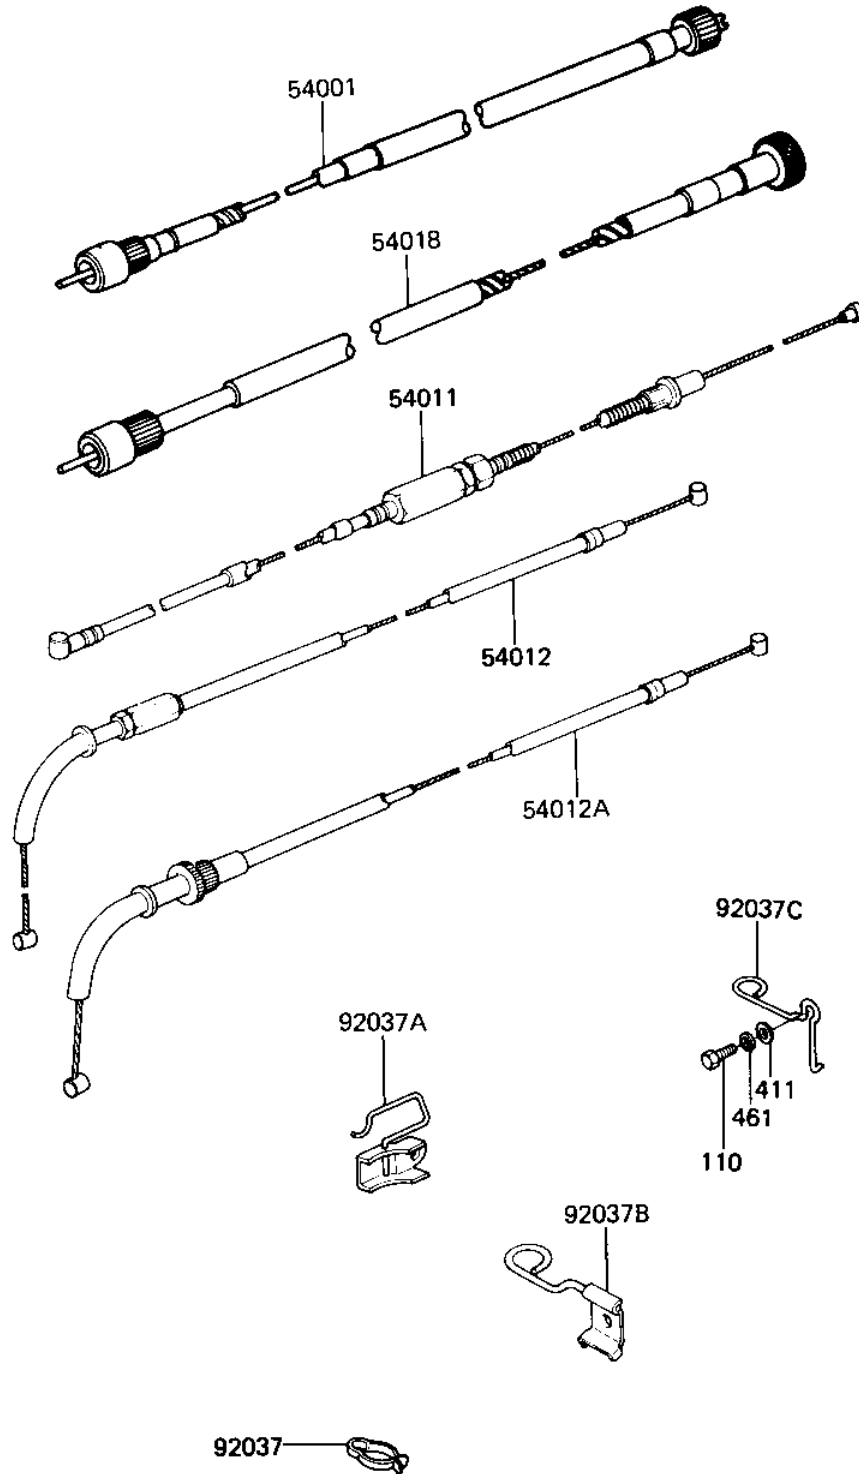

1982 CSR PARTS DIAGRAM

CABLES

F2540-0050

1982 CSR PARTS LIST

CABLES

ITEM NAME	PART NUMBER	QUANTITY
CABLE,SPEEDOMETER (Ref # 54001)	54001-1029	1
CABLE-CLUTCH (Ref # 54011)	54011-1059	1
CABLE-THROTTLE (Ref # 54012A)	54012-1110	1
CABLE,TACHOMETER (Ref # 54018)	54018-015	1
CLAMP,CABLE (Ref # 92037)	92037-093	1
CLAMP,THROTTLE CABLE (Ref # 92037A)	92037-1189	1
CLAMP,CLUTCH CABLE (Ref # 92037C)	92037-1253	1
BOLT-UPSET 6X14 (Ref # 110)	112B0614	1
WASHER PLAIN 6MM (Ref # 411)	411B0600	1
WASHER SPRING 6MM (Ref # 461)	461F0600	1