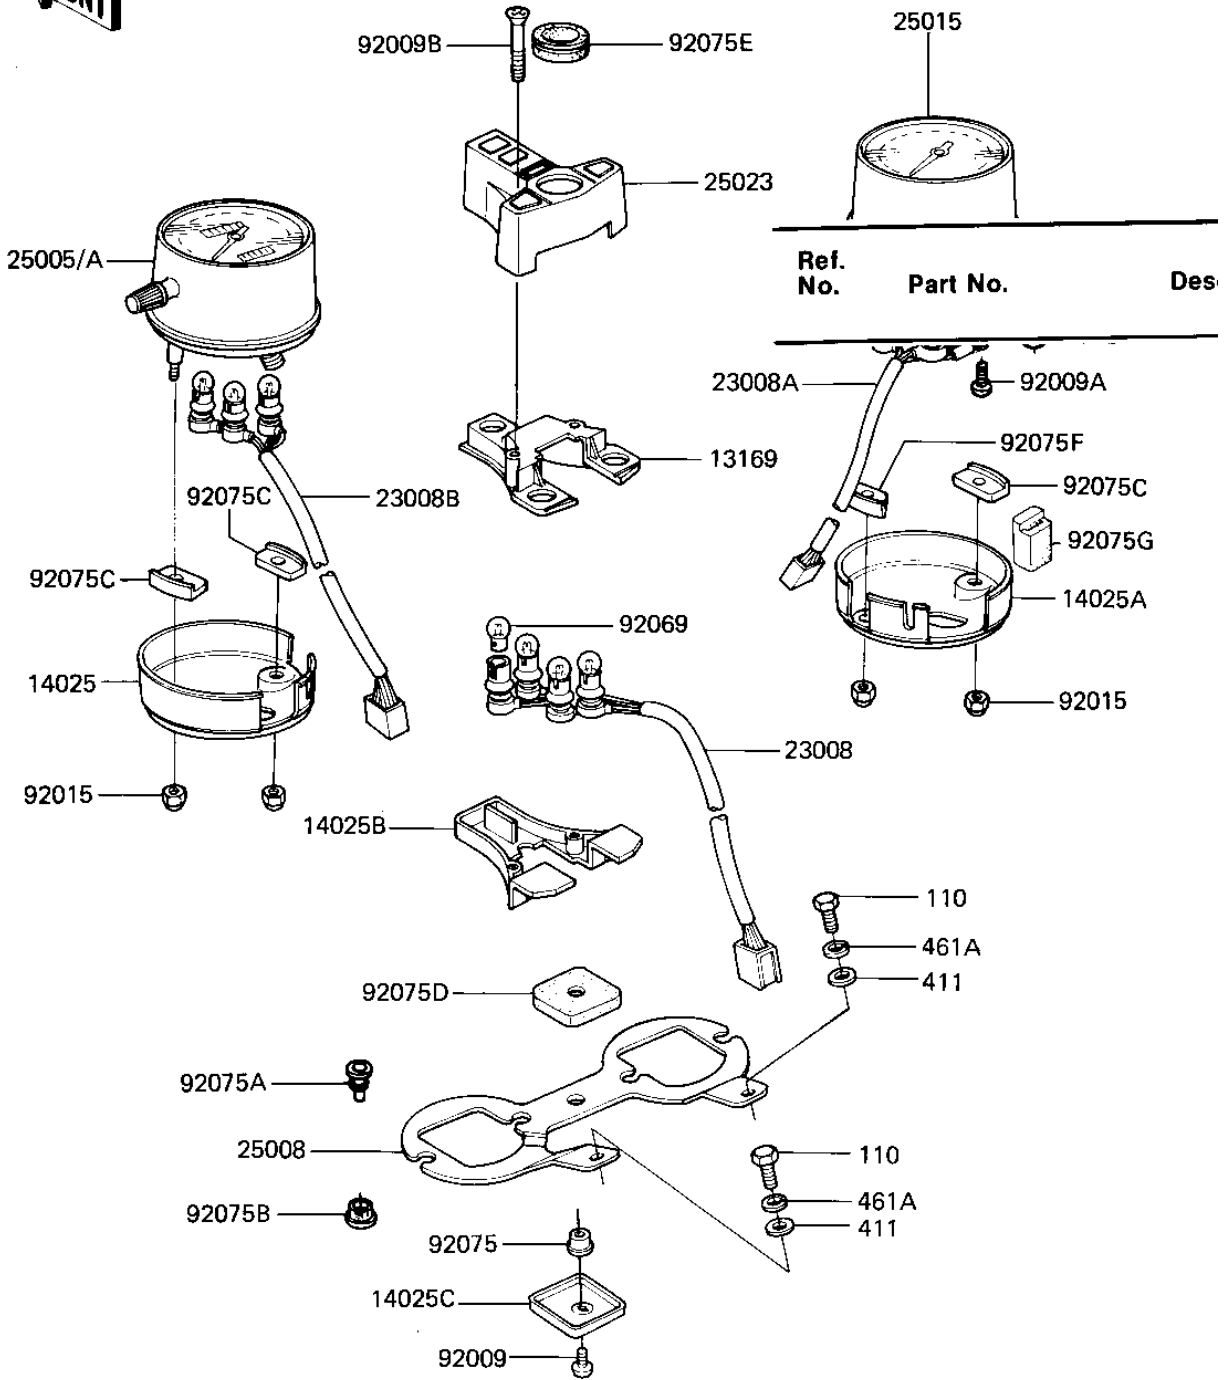

# 1981 CSR PARTS DIAGRAM

METERS (KZ1000-M1)

Ref. No.	Part No.	Des.
----------	----------	------

# 1981 CSR PARTS LIST

METERS (KZ1000-M1)

ITEM NAME	PART NUMBER	QUANTITY
PLATE,SOCKET (Ref # 13169)	13169-1268	1
COVER,SPEEDOMETER (Ref # 14025)	14025-1224	1
COVER,TACHOMETER (Ref # 14025A)	14025-1225	1
COVER,PILOT BOX LOWER (Ref # 14025B)	14025-1226	1
COVER,METER BRACKET (Ref # 14025C)	14025-1227	1
SOCKET,PILOT BOX (Ref # 23008)	23008-1061	1
SOCKET-ASSY,TACHOMETE (Ref # 23008A)	23008-1095	1
SOCKET-ASSY,SPEEDOMET (Ref # 23008B)	23008-1096	1
SPEEDOMETER,MPH (Ref # 25005)	25005-1111	1
*** N.L.A.*** (Canada) (Ref # 25005A)	25005-1112	1
BRACKET,METER (Ref # 25008)	25008-1030	1
TACHOMETER (Ref # 25015)	25015-1087	1
COVER,PILOT BOX UPPER (Ref # 25023)	25023-1021	1
SCREW,TAPPING,4X10 (Ref # 92009)	92009-1040	1
SCREW,3X5 (Ref # 92009A)	92009-1055	1
SCREW,CUNTERS NK,4X35 (Ref # 92009B)	92009-1093	2
NUT-CAP,5MM (Ref # 92015)	322N0500	4
BULB 12V 3W (Ref # 92069)	92069-018	9
DAMPER RUBBER,MET FIT (Ref # 92075)	25019-023	1
DAMPER,METER (Ref # 92075A)	92075-1149	2
DAMPER,METER FITTING (Ref # 92075B)	92075-1150	4
DAMPER,METER (Ref # 92075C)	92075-1192	3
DAMPER RUBBER (Ref # 92075D)	92075-1255	1
DAMPER RUBBER (Ref # 92075E)	92075-1256	1
DAMPER RUBBER,METER (Ref # 92075F)	92075-1265	1
DAMPER RUBBER,METER (Ref # 92075G)	92075-1266	1
BOLT-UPSET 6X14 (Ref # 110)	112B0614	1
NUT-HEX (Ref # 312)	312B0400	2
WASHER PLAIN 6MM (Ref # 411)	411B0600	1

# 1981 CSR PARTS LIST

METERS (KZ1000-M1)

ITEM NAME	PART NUMBER	QUANTITY
WASHER SPRING 4MM (Ref # 461)	461F0400	2
WASHER SPRING 6MM (Ref # 461A)	461F0600	1