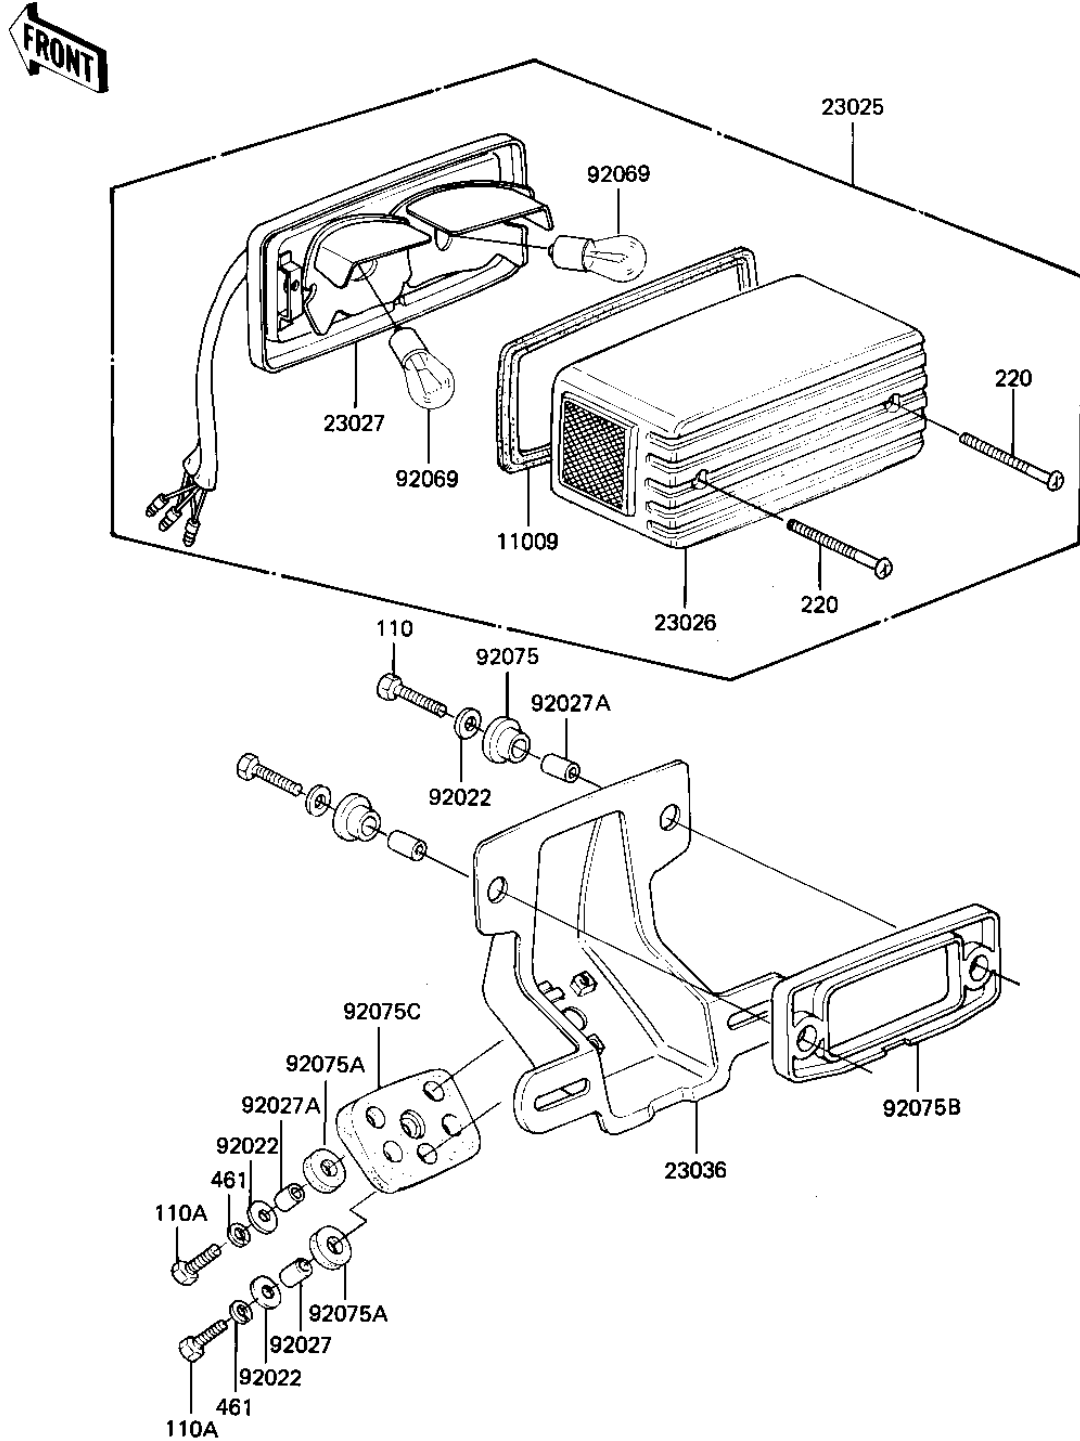

1981 CSR PARTS DIAGRAM

TAILLIGHT (F/NO. - 004800)

1 2 20-0051

1981 CSR PARTS LIST

TAILLIGHT (F/NO. - 004800)

ITEM NAME	PART NUMBER	QUANTITY
GASKET, TAIL LAMP (Ref # 11009)	11009-1221	1
LAMP TAIL "220-40896" (Ref # 23025)	23025-1037	1
LENS, TAIL LAMP (Ref # 23026)	23026-1024	1
LAMP TAIL "220-40896" (Ref # 23027)	23025-1037	1
BRACKET-TAIL LAMP (Ref # 23036)	23036-1033	1
WASHER 6.5X20X1.6T (Ref # 92022)	92022-125	5
COLLAR 6.8X10X14.5 (Ref # 92027)	92027-156	1
COLLAR (Ref # 92027A)	92027-169	4
BULB, 12V 32/3CP (Ref # 92069)	92069-059	2
DAMPER RUBBER (Ref # 92075)	92075-1092	2
DAMPER RUBBER, RR FEND (Ref # 92075A)	92075-121	3
DAMPER (Ref # 92075B)	92075-1282	1
DAMPER (Ref # 92075C)	92075-1283	1
BOLT 6X22 (Ref # 110)	112B0622	2
BOLT-UPSET (Ref # 110A)	112G0625	3
SCREW-PAN-CROS (Ref # 220)	220B0465	2
WASHER SPRING 6MM (Ref # 461)	461F0600	3