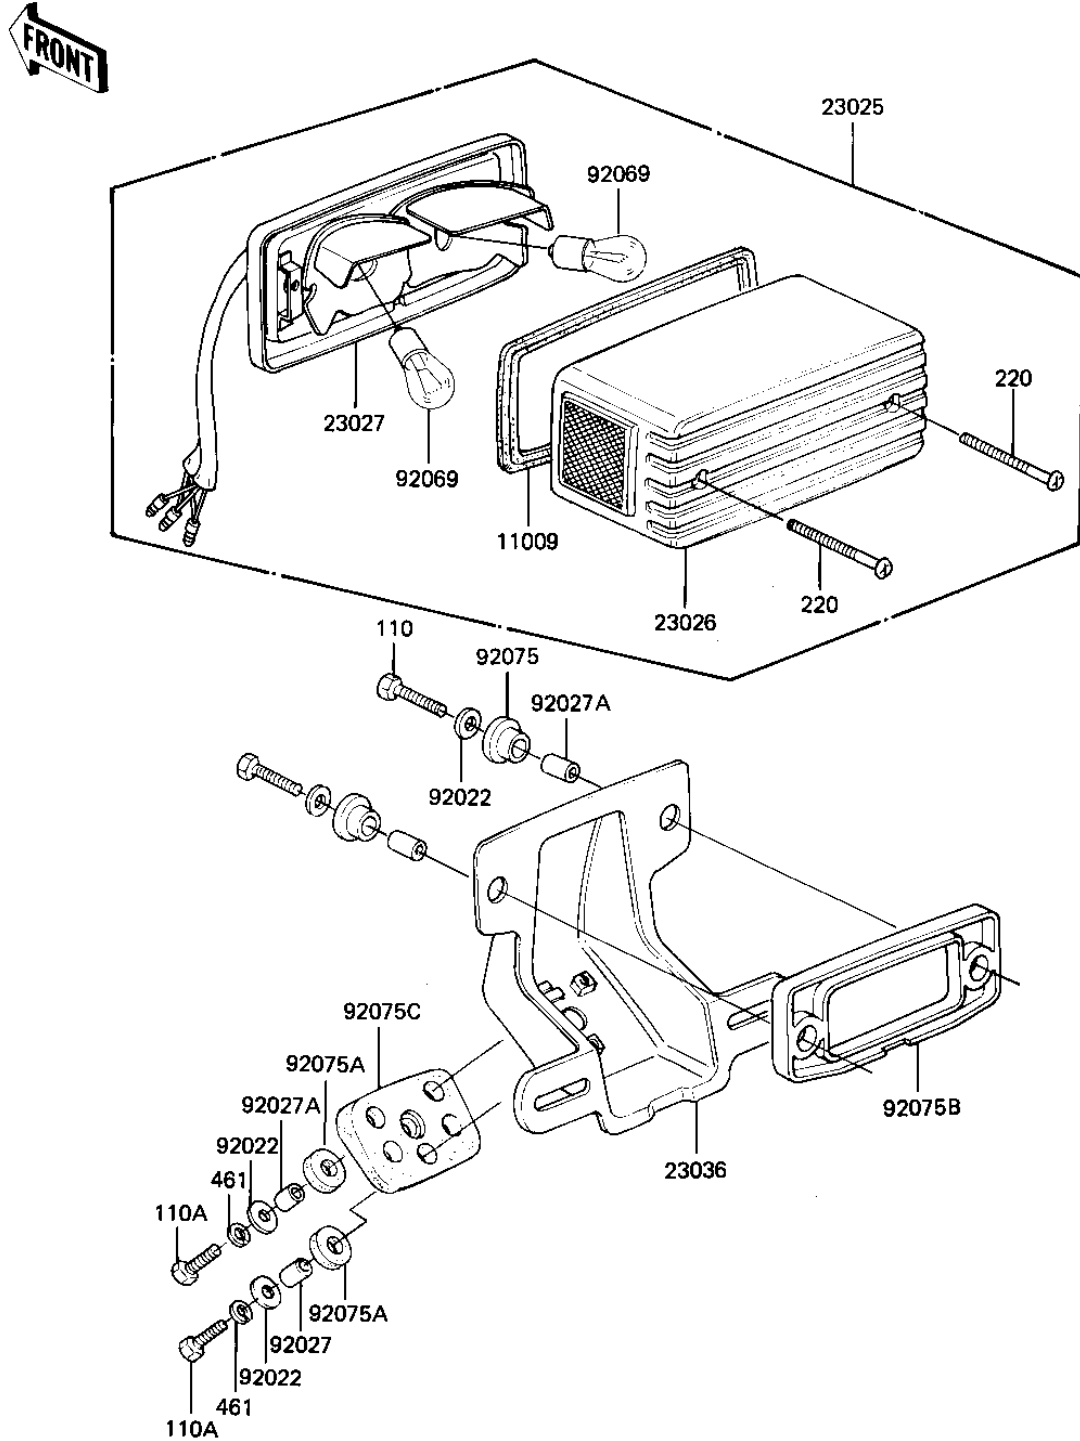

# 1981 CSR PARTS DIAGRAM

TAILLIGHT (F/NO. - 004800)

1 2 20-0051

## 1981 CSR PARTS LIST

TAILLIGHT (F/NO. - 004800)

ITEM NAME	PART NUMBER	QUANTITY
GASKET, TAIL LAMP (Ref # 11009)	11009-1221	1
LAMP TAIL "220-40896" (Ref # 23025)	23025-1037	1
LENS, TAIL LAMP (Ref # 23026)	23026-1024	1
LAMP TAIL "220-40896" (Ref # 23027)	23025-1037	1
BRACKET-TAIL LAMP (Ref # 23036)	23036-1033	1
WASHER 6.5X20X1.6T (Ref # 92022)	92022-125	5
COLLAR 6.8X10X14.5 (Ref # 92027)	92027-156	1
COLLAR (Ref # 92027A)	92027-169	4
BULB, 12V 32/3CP (Ref # 92069)	92069-059	2
DAMPER RUBBER (Ref # 92075)	92075-1092	2
DAMPER RUBBER, RR FEND (Ref # 92075A)	92075-121	3
DAMPER (Ref # 92075B)	92075-1282	1
DAMPER (Ref # 92075C)	92075-1283	1
BOLT 6X22 (Ref # 110)	112B0622	2
BOLT-UPSET (Ref # 110A)	112G0625	3
SCREW-PAN-CROS (Ref # 220)	220B0465	2
WASHER SPRING 6MM (Ref # 461)	461F0600	3