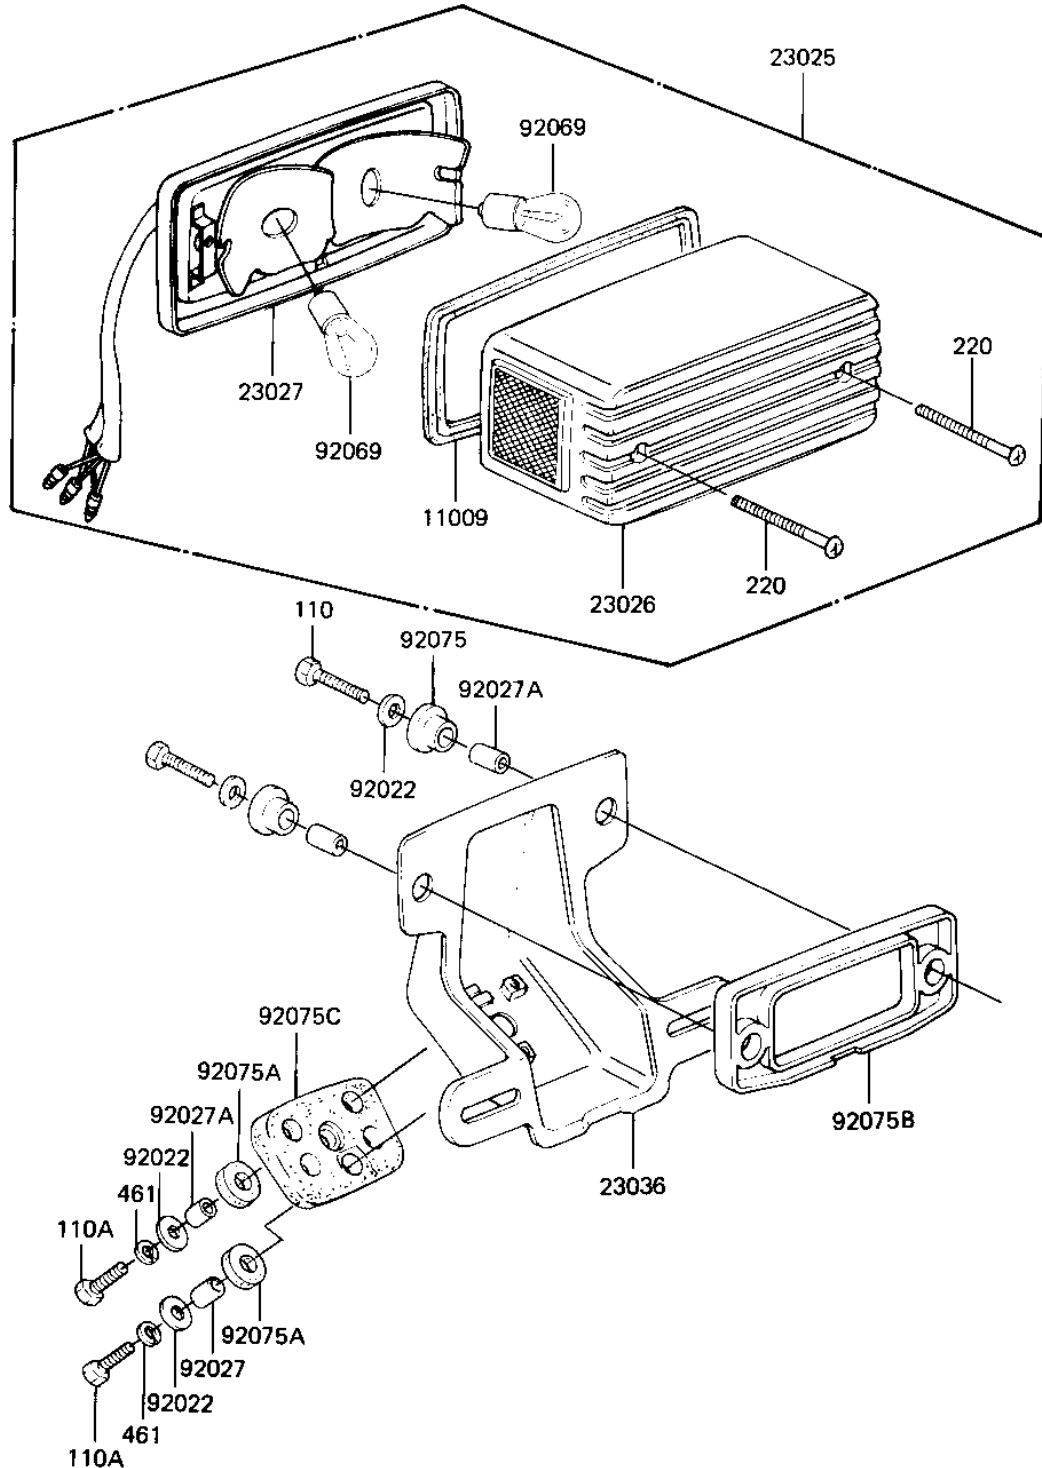

1982 CSR PARTS DIAGRAM

TAILLIGHT (F/NO. 500001 -)

F2720-0057

1982 CSR PARTS LIST

TAILLIGHT (F/NO. 500001 -)

ITEM NAME	PART NUMBER	QUANTITY
GASKET, TAIL LAMP (Ref # 11009)	11009-1221	1
LAMP TAIL "220-40896" (Ref # 23025)	23025-1037	1
LENS, TAIL LAMP (Ref # 23026)	23026-1024	1
BODY-COMP TAIL LAMP (Ref # 23027)	23027-1024	1
BRACKET-TAIL LAMP (Ref # 23036)	23036-1033	1
WASHER 6.5X20X1.6T (Ref # 92022)	92022-125	5
COLLAR 6.8X10X14.5 (Ref # 92027)	92027-156	1
COLLAR (Ref # 92027A)	92027-169	4
BULB, 12V 32/3CP (Ref # 92069)	92069-059	2
DAMPER RUBBER (Ref # 92075)	92075-1092	2
DAMPER RUBBER, RR FEND (Ref # 92075A)	92075-121	3
DAMPER (Ref # 92075B)	92075-1282	1
DAMPER (Ref # 92075C)	92075-1283	1
BOLT 6X22 (Ref # 110)	112B0622	2
BOLT-UPSET (Ref # 110A)	112G0625	3
SCREW-PAN-CROS (Ref # 220)	220B0465	2
WASHER SPRING 6MM (Ref # 461)	461F0600	3