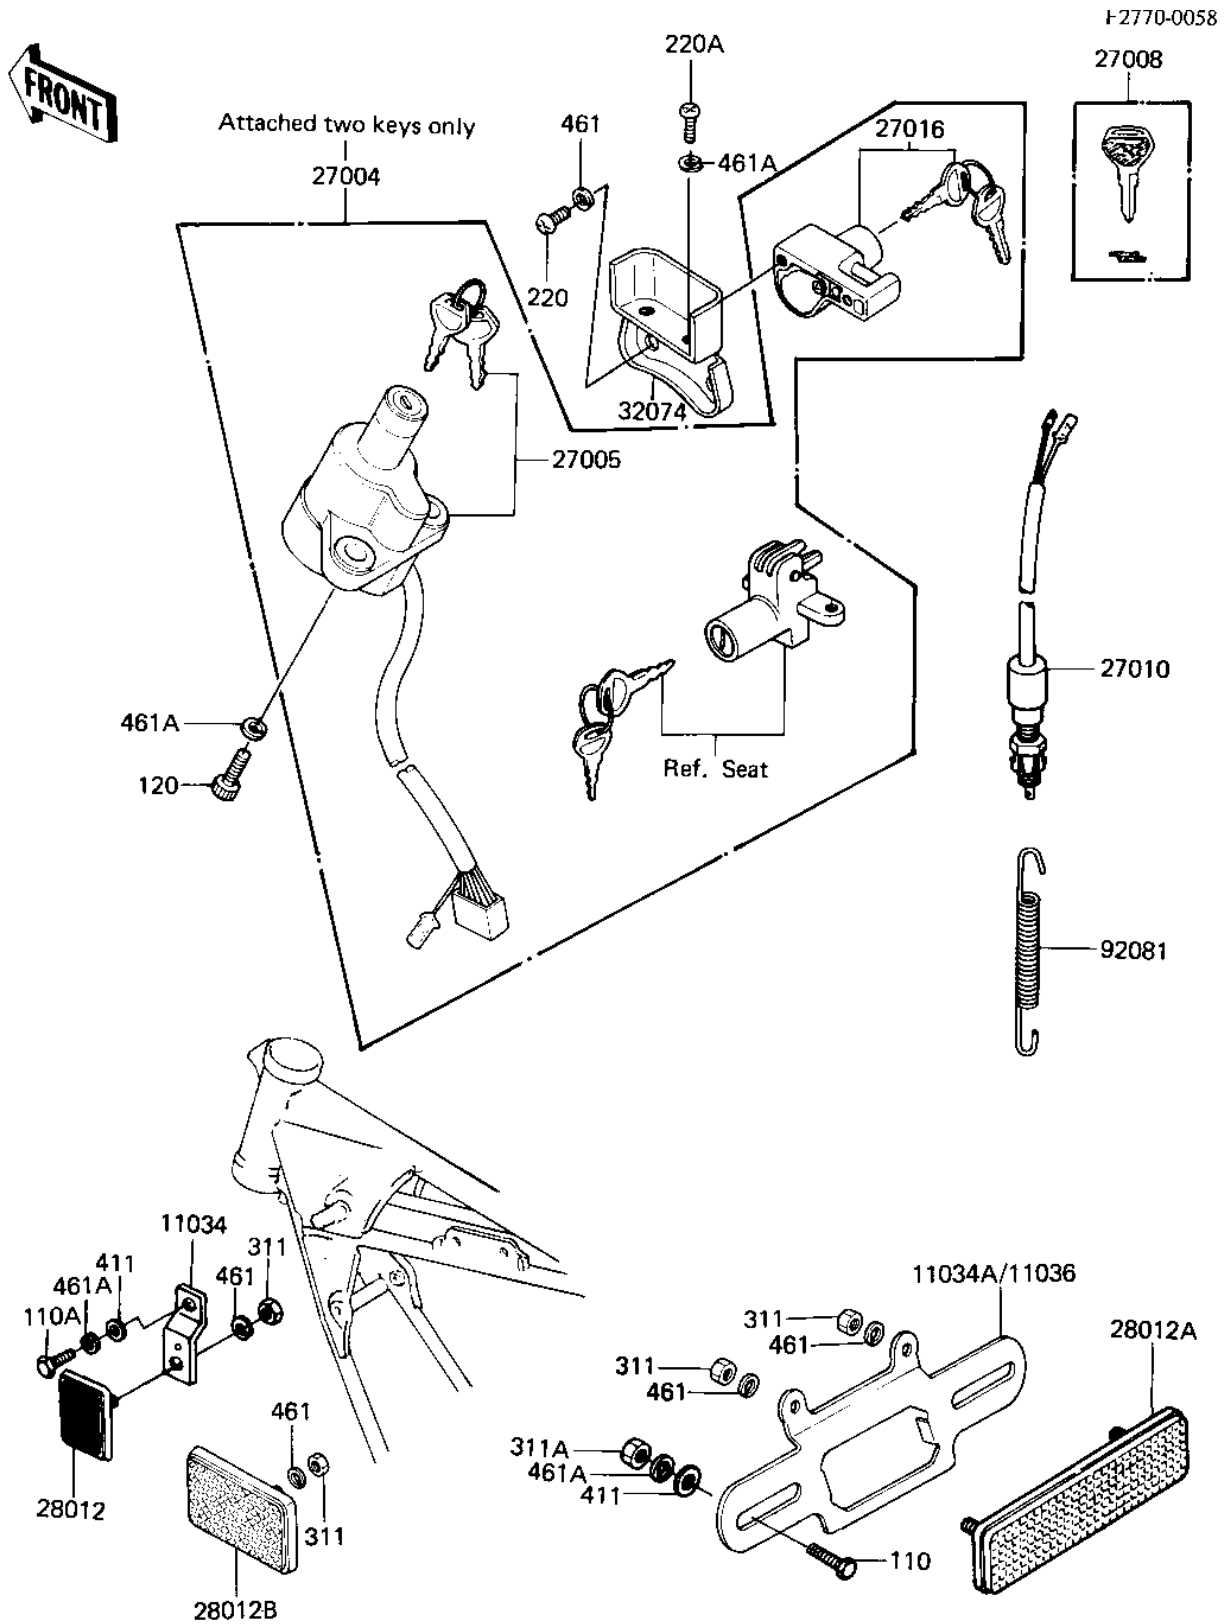

1981 CSR PARTS DIAGRAM

IGNITION SWITCH/LOCKS/REFLECTORS

1981 CSR PARTS LIST

IGNITION SWITCH/LOCKS/REFLECTORS

ITEM NAME	PART NUMBER	QUANTITY
BRACKET (Ref # 11034)	11034-1929	2
BRACKET,REFLECTOR (Ref # 11034A)	11034-1932	1
SWITCH-ASSY,ALL (Ref # 27004)	27004-5135	1
SWITCH-ASSY-IGNITION (Ref # 27005)	27005-5023	1
KEY-LOCK,BLANK (Ref # 27008)	27008-1103	1
SWITCH,BRAKE LAMP (Ref # 27010)	27010-1019	1
LOCK-ASSY,HELMET (Ref # 27016)	27016-5070	1
REFLECTOR,REFLEX(FRON (Ref # 28012)	28012-1003	2
REFLECTOR,REAR REFLEX (Ref # 28012A)	28012-1005	1
BRACKET-LOCK,HELMET L (Ref # 32074)	32074-1024	1
SPRING,BRAKE SWITCH (Ref # 92081)	92081-1366	1
BOLT-UPSET,6X12 (Ref # 110)	112G0612	2
BOLT-UPSET 6X14 (Ref # 110A)	112B0614	2
BOLT-SOCKET,6X16,BLAC (Ref # 120)	120S0616	2
SCREW PAN HEAD 5X8 (Ref # 220)	220B0508	2
SCREW PAN HEAD 6X12 (Ref # 220A)	220B0612	2
NUT,5MM (Ref # 311)	311B0500	4
NUT 6MM (Ref # 311A)	311B0600	2
WASHER PLAIN 6MM (Ref # 411)	411B0600	4
WASHER SPRING 5MM (Ref # 461)	461F0500	6
WASHER SPRING 6MM (Ref # 461A)	461F0600	8