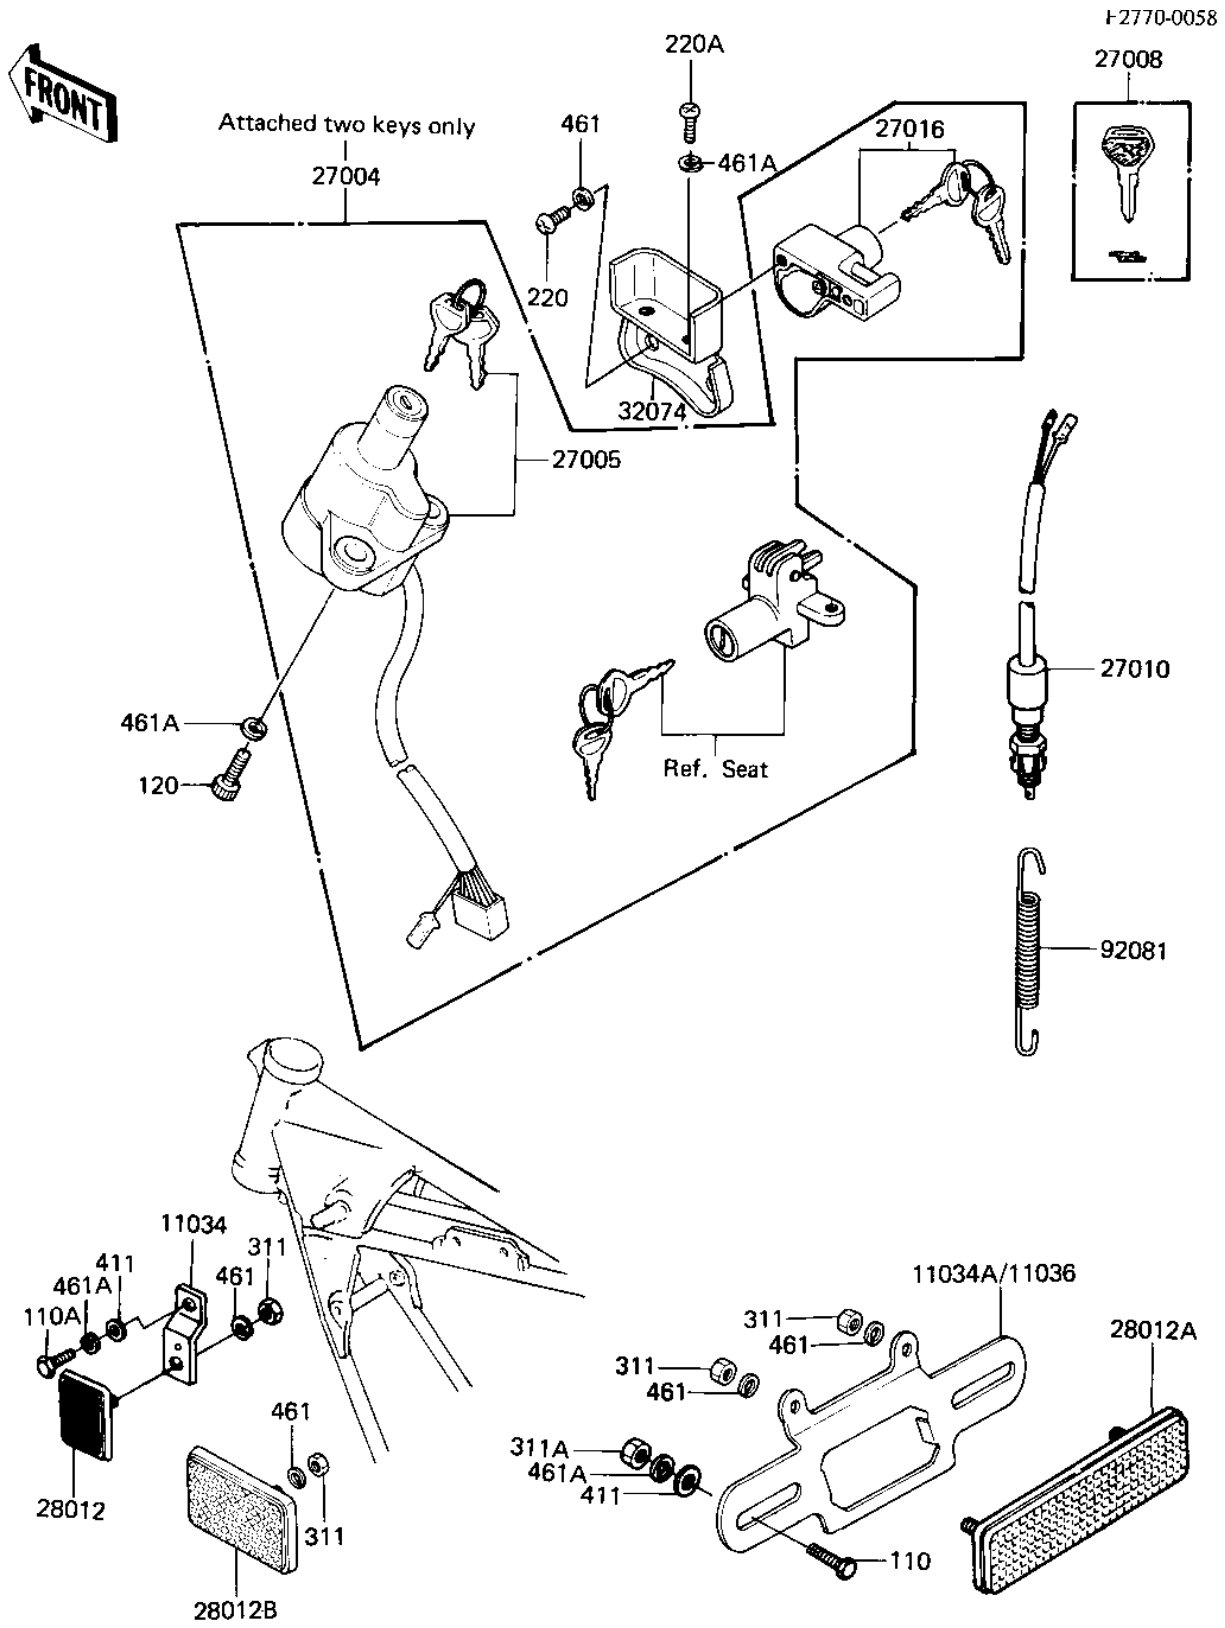

# 1982 CSR PARTS DIAGRAM

IGNITION SWITCH/LOCKS/REFLECTORS

# 1982 CSR PARTS LIST

## IGNITION SWITCH/LOCKS/REFLECTORS

ITEM NAME	PART NUMBER	QUANTITY
BRACKET,REFLECTOR,RR (Ref # 11036)	11036-1150	1
SWITCH-ASSY,ALL (Ref # 27004)	27004-5135	1
SWITCH-ASSY-IGNITION (Ref # 27005)	27005-5023	1
KEY-LOCK,BLANK (Ref # 27008)	27008-1103	1
SWITCH,BRAKE LAMP (Ref # 27010)	27010-1019	1
LOCK-ASSY,HELMET (Ref # 27016)	27016-5070	1
REFLECTOR,REAR REFLEX (Ref # 28012A)	28012-1005	1
REFLECTOR-REFLEX (Ref # 28012B)	28012-1009	2
BRACKET-LOCK,HELMET L (Ref # 32074)	32074-1024	1
SPRING,BRAKE SWITCH (Ref # 92081)	92081-1366	1
BOLT-UPSET,6X12 (Ref # 110)	112G0612	2
BOLT-SOCKET,6X16,BLAC (Ref # 120)	120S0616	2
SCREW PAN HEAD 5X8 (Ref # 220)	220B0508	2
SCREW PAN HEAD 6X12 (Ref # 220A)	220B0612	2
NUT,5MM (Ref # 311)	311B0500	4
NUT 6MM (Ref # 311A)	311B0600	2
WASHER PLAIN 6MM (Ref # 411)	411B0600	2
WASHER SPRING 5MM (Ref # 461)	461F0500	6
WASHER SPRING 6MM (Ref # 461A)	461F0600	6