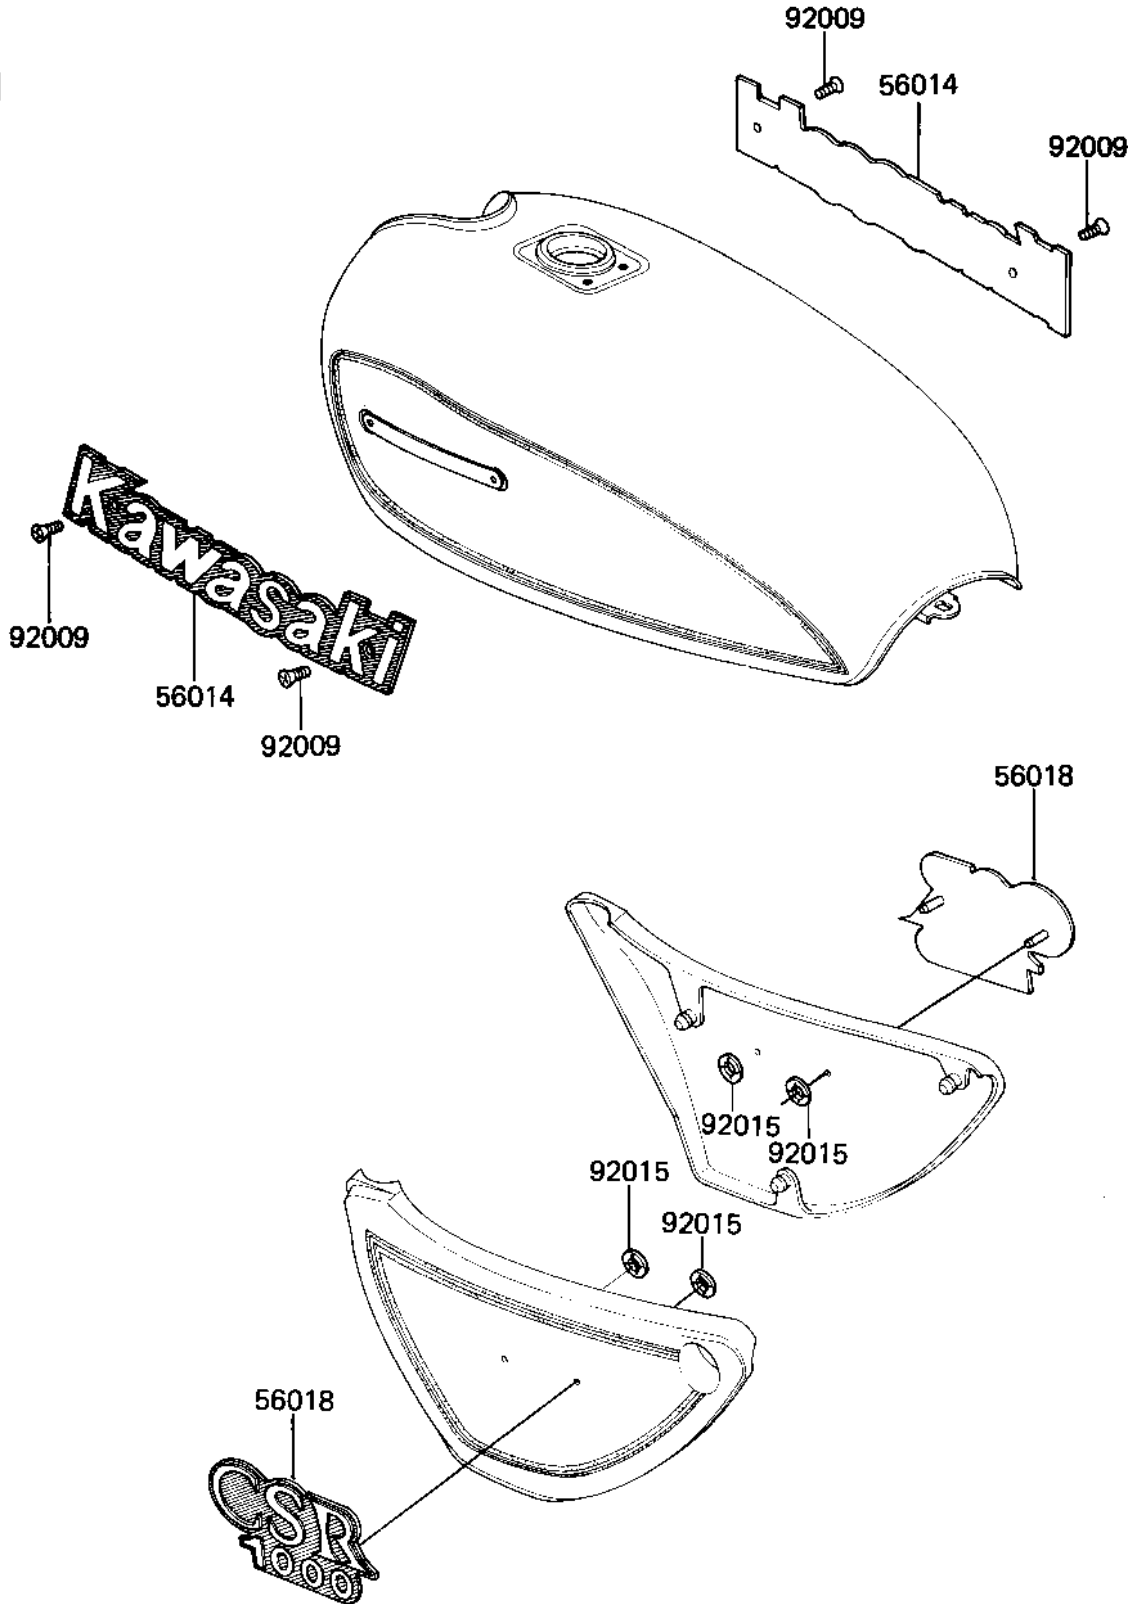

1981 CSR PARTS DIAGRAM

LABELS

1981 CSR PARTS LIST

LABELS

| ITEM NAME | PART NUMBER | QUANTITY |
|-------------------------------------|-------------|----------|
| EMBLEM,FUEL TANK (Ref # 56014) | 56014-1043 | 2 |
| MARK,SIDE COVER,CSR10 (Ref # 56018) | 56018-1233 | 2 |
| SCREW-CSK-CROS (Ref # 92009) | 221C0306 | 4 |
| NUT,LOCK,3MM (Ref # 92015) | 92018-005 | 4 |