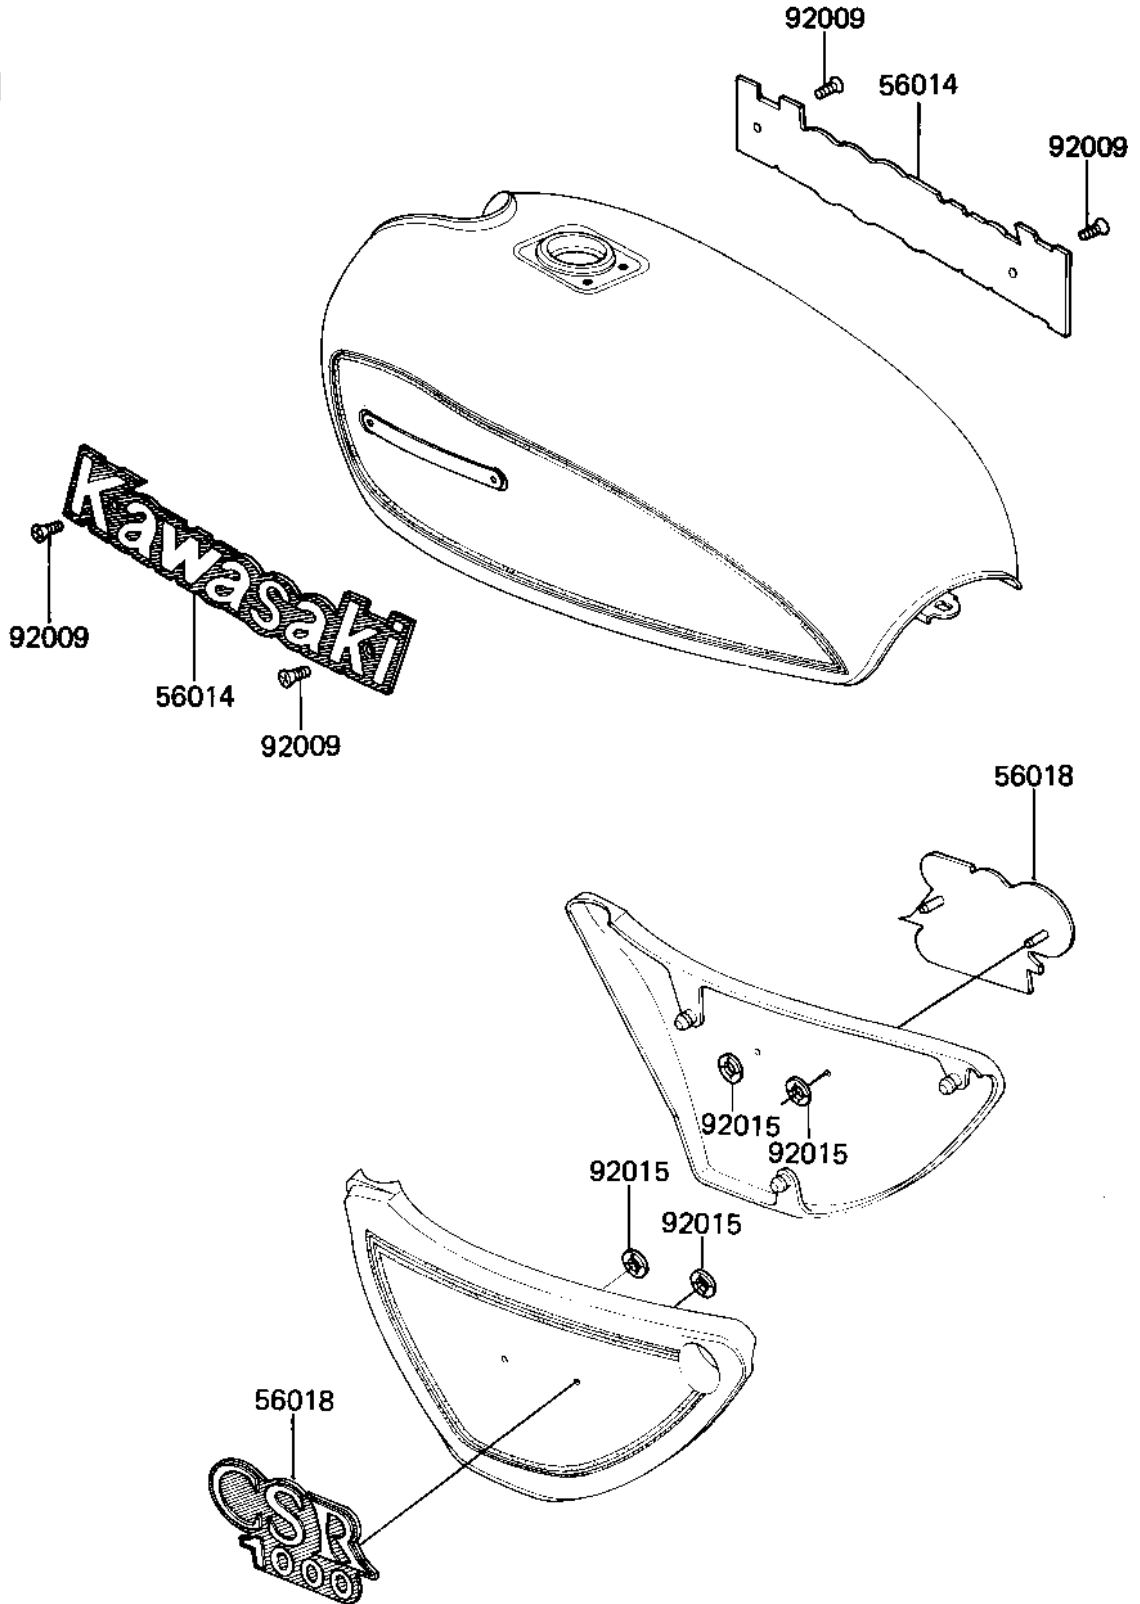

# 1981 CSR PARTS DIAGRAM

LABELS

# 1981 CSR PARTS LIST

## LABELS

ITEM NAME	PART NUMBER	QUANTITY
EMBLEM,FUEL TANK (Ref # 56014)	56014-1043	2
MARK,SIDE COVER,CSR10 (Ref # 56018)	56018-1233	2
SCREW-CSK-CROS (Ref # 92009)	221C0306	4
NUT,LOCK,3MM (Ref # 92015)	92018-005	4