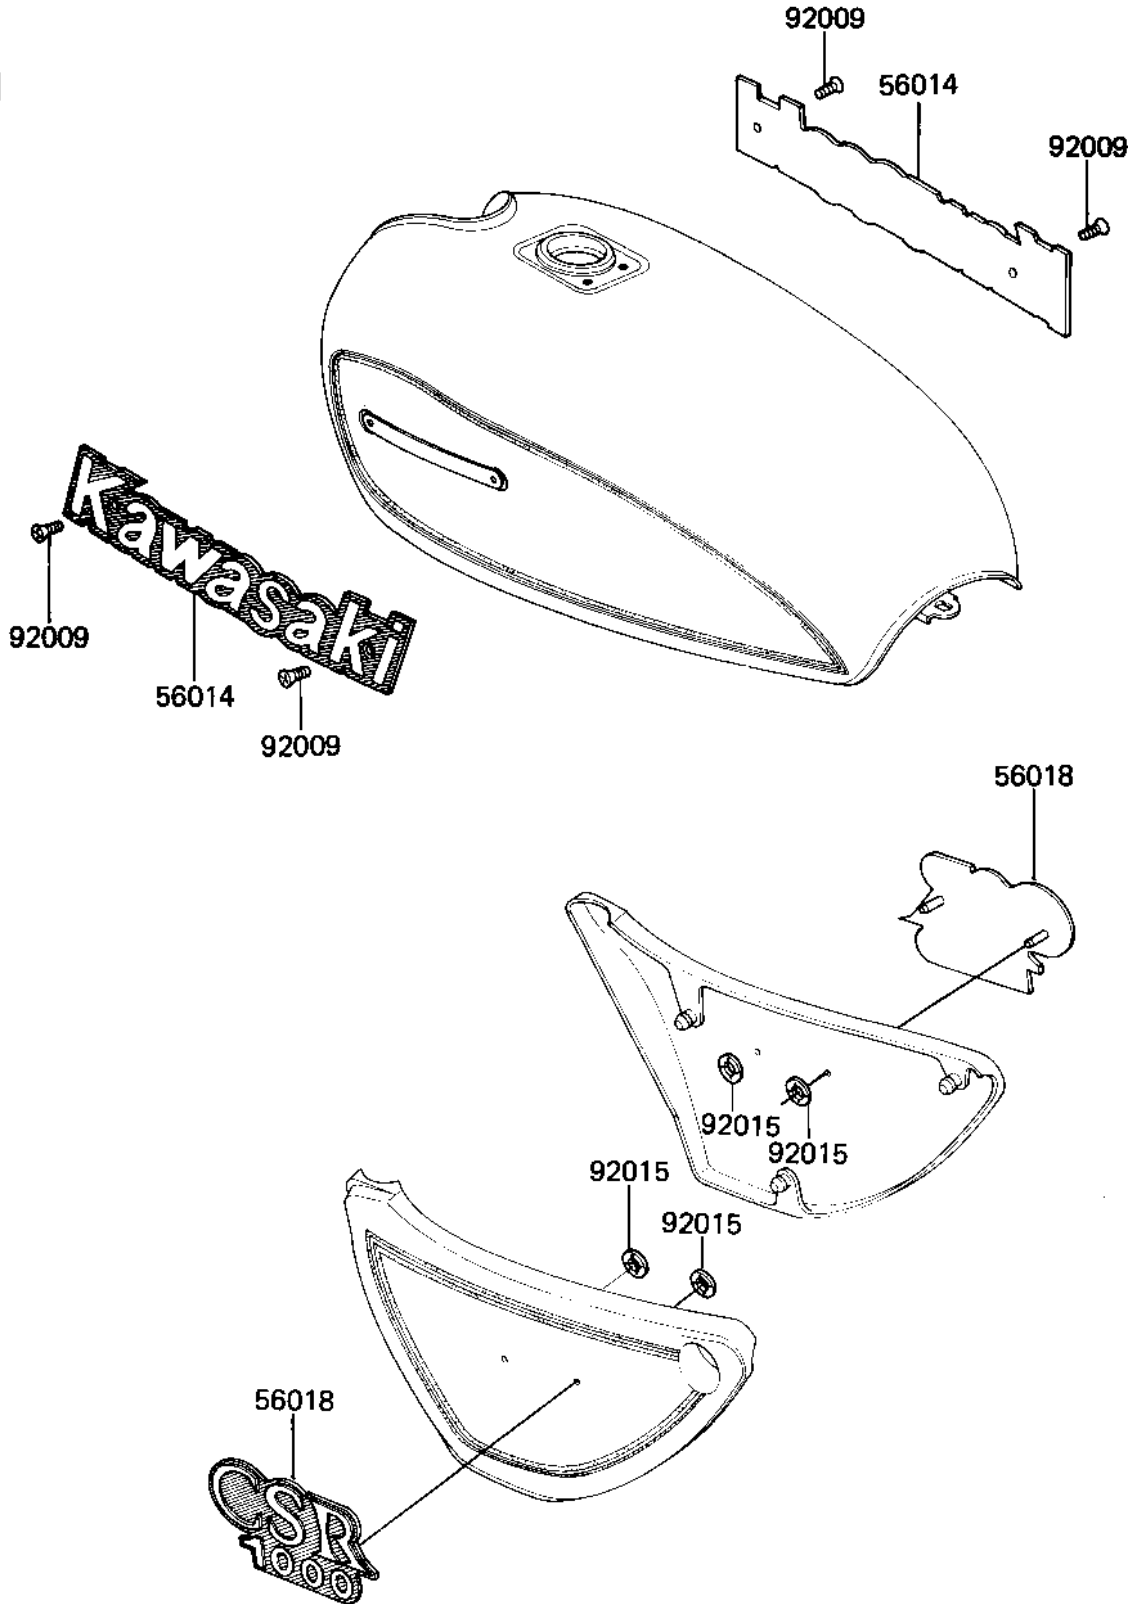

# 1982 CSR PARTS DIAGRAM

LABELS

# 1982 CSR PARTS LIST

## LABELS

ITEM NAME	PART NUMBER	QUANTITY
EMBLEM,FUEL TANK (Ref # 56014)	56014-1043	2
MARK,SIDE COVER,CSR10 (Ref # 56018)	56018-1233	2
SCREW-CSK-CROS (Ref # 92009)	221C0306	4
NUT,LOCK,3MM (Ref # 92015)	92018-005	4