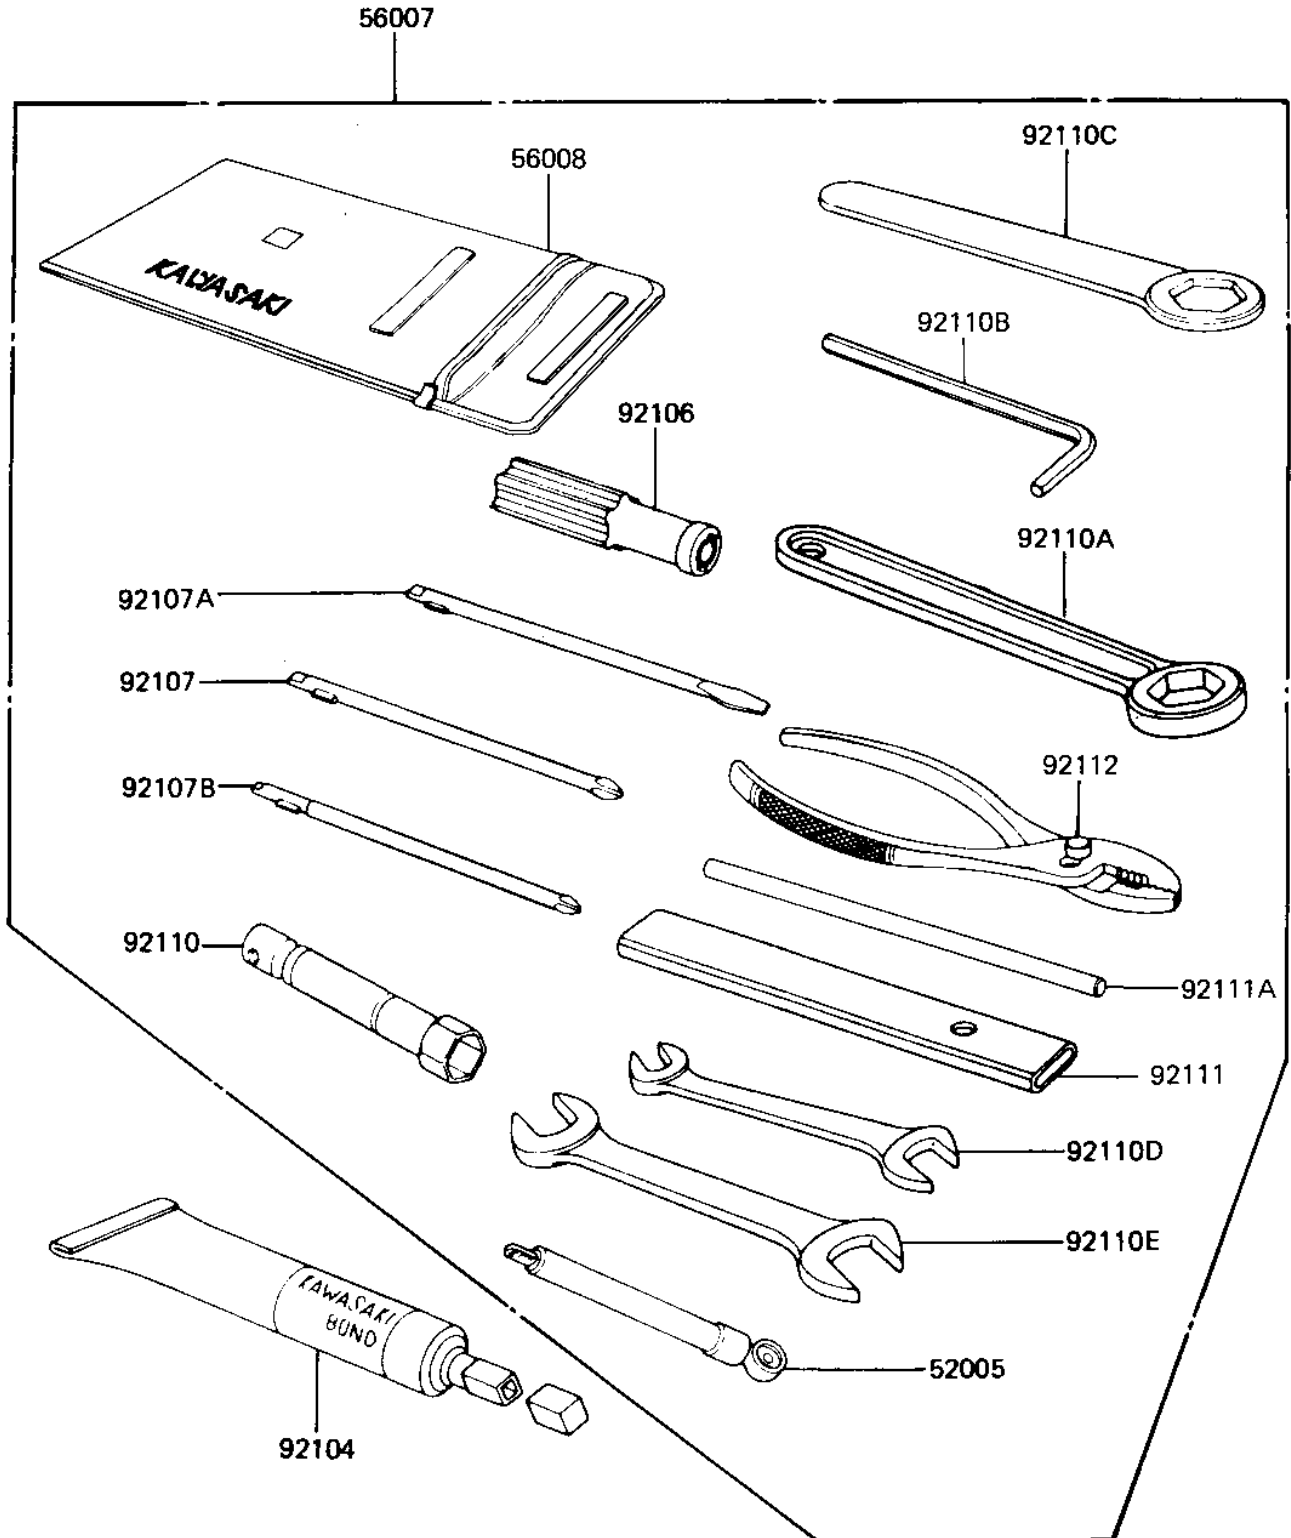

1981 CSR PARTS DIAGRAM

OWNER TOOLS

1981 CSR PARTS LIST

OWNER TOOLS

ITEM NAME	PART NUMBER	QUANTITY
GAUGE,AIR,3.5KG/CM2 (Ref # 52005)	52005-1031	1
TOOLKIT (Ref # 56007)	56007-1121	1
BAG,TOOL (Ref # 56008)	56008-006	1
LIQUID GASKET (Ref # 92104)	92104-002	1
GRIP,SCREW DRIVER (Ref # 92106)	92106-1001	1
TOOL-DRIVER (Ref # 92107)	92107-1052	1
92107-1052 (Canada) (Ref # 92107A)	92107-007	1
92107-1002 (Canada) (Ref # 92107B)	92107-008	1
WRENCH,SPARK PLUG (Ref # 92110)	92108-008	1
TOOL-WRENCH,BOX END,2 (Ref # 92110A)	92110-1147	1
WRENCH,ALLEN (Ref # 92110B)	92110-1015	1
TOOL-WRENCH,BOX END,2 (Ref # 92110C)	92110-1148	1
TOOL-WRENCH,OPEN END (Ref # 92110D)	92110-1038	1
TOOL-WRENCH,OPEN END, (Ref # 92110E)	92110-1153	1
TOOL-WRENCH,OPEN END, (Ref # 92111)	92111-004	1
BAR,SPARK PLUG WRENCH (Ref # 92111A)	92111-005	1
PLIERS,160MM (Ref # 92112)	92112-003	1