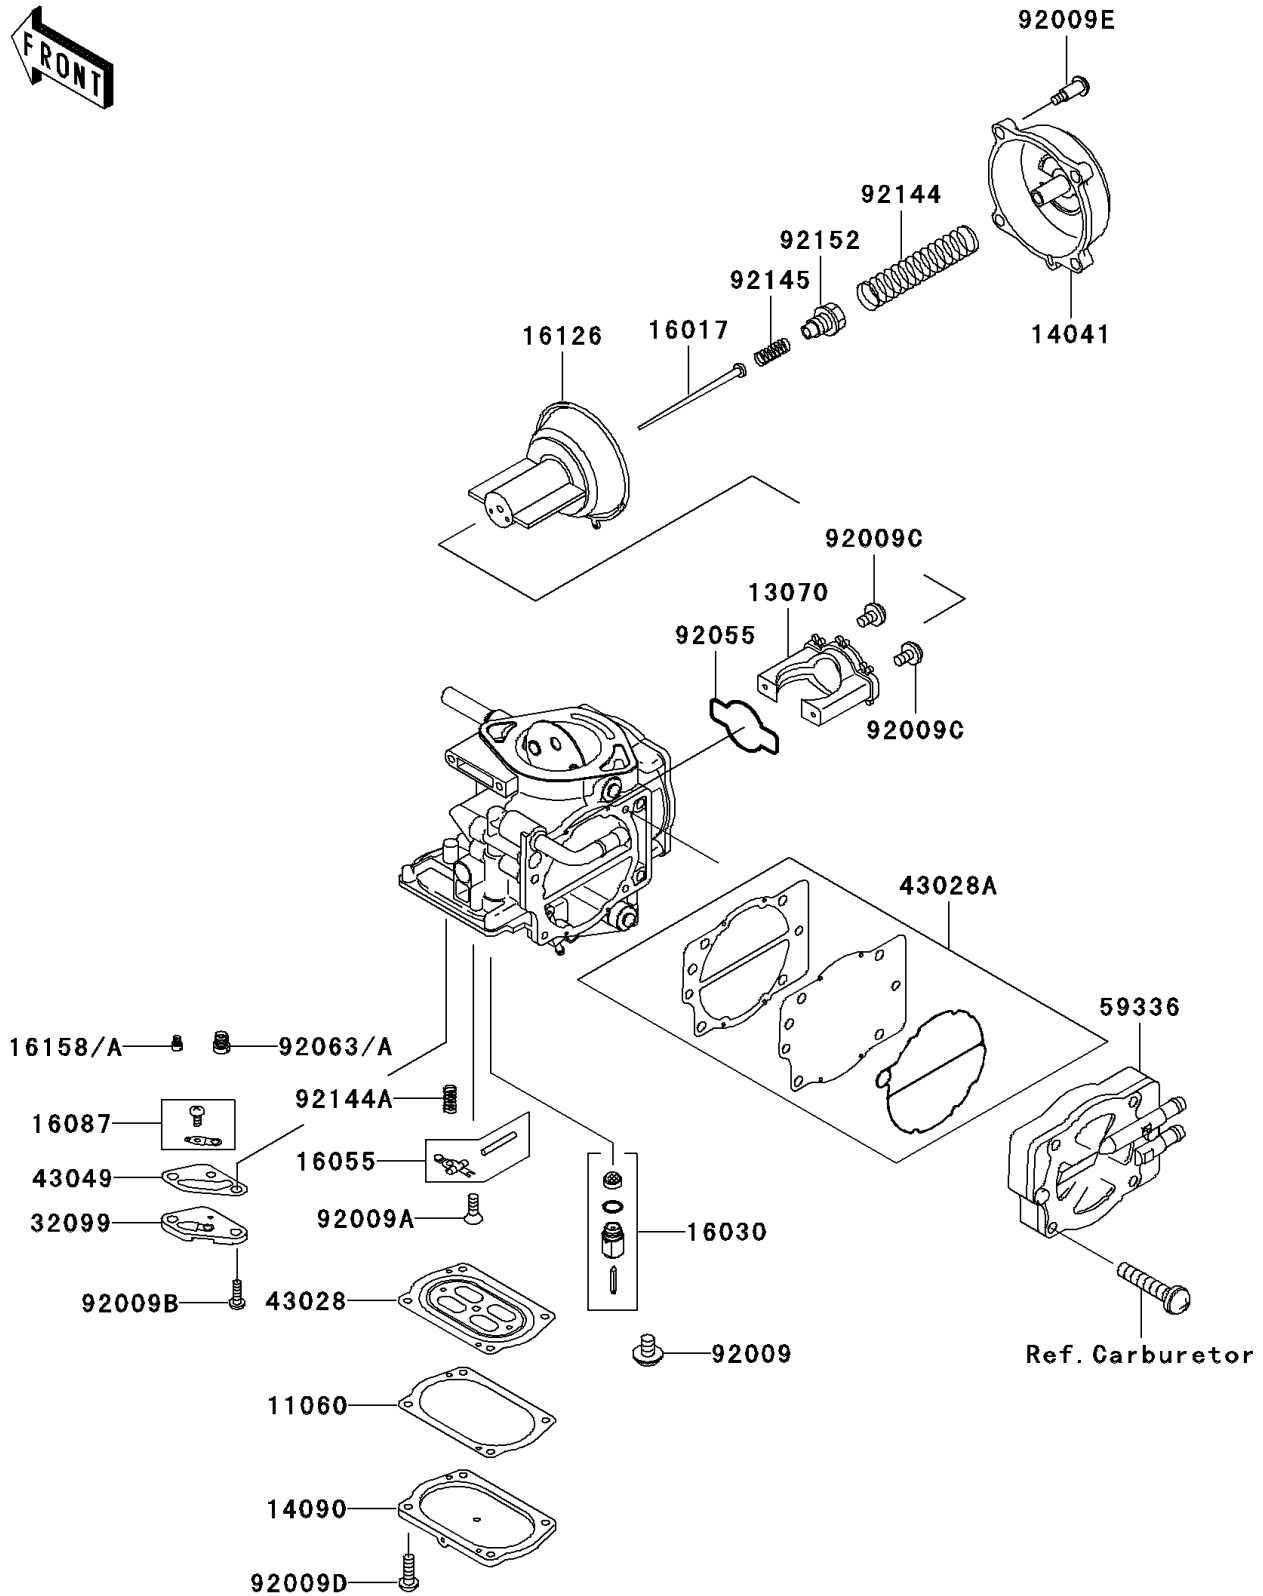

1998 1100 STX PARTS DIAGRAM

Carburetor Parts

E1612

1998 1100 STX PARTS LIST

Carburetor Parts

ITEM NAME	PART NUMBER	QUANTITY
GASKET,DIAPHRAGM COVER (Ref # 11060)	11060-3789	3
GUIDE,VACUUM VALVE (Ref # 13070)	13070-3726	3
COVER-COMP,MIXING (Ref # 14041)	14041-1100	3
COVER,DIAPHRAGM (Ref # 14090)	14090-3816	3
JET-NEEDLE,N6PA (Ref # 16017)	16017-3702	3
VALVE-FLOAT (Ref # 16030)	16030-3704	3
ARM-FLOAT (Ref # 16055)	16055-3702	3
VALVE-CHECK (Ref # 16087)	16087-3706	3
VALVE,VACUUM (Ref # 16126)	16126-3705	3
JET-SLOW,#35 (Ref # 16158)	16158-3720	3
JET-SLOW,#32 (Ref # 16158A)	16158-3723	3
CASE,JET (Ref # 32099)	32099-3833	3
DIAPHRAGM,CARBURETOR (Ref # 43028)	43028-3711	3
DIAPHRAGM (Ref # 43028A)	43028-3713	1
PACKING,JET CASE (Ref # 43049)	43049-3713	3
CASE-PUMP (Ref # 59336)	59336-3715	1
SCREW (Ref # 92009)	92009-1771	3
SCREW,3X8 (Ref # 92009A)	92009-3712	3
SCREW,4X8 (Ref # 92009B)	92009-3804	6
SCREW,VALVE GUIDE (Ref # 92009C)	92009-3839	6
SCREW,DIAPHRAGM COVER (Ref # 92009D)	92009-3840	12
SCREW,MIXING COVER (Ref # 92009E)	92009-3841	12
RING-O,VACUUM VALVE GUIDE (Ref # 92055)	92055-3749	3
JET-MAIN,#165 (Ref # 92063)	92063-3720	3
JET-MAIN,#160 (Ref # 92063A)	92063-3722	3
SPRING,VACUUM VALVE (Ref # 92144)	92144-1962	3
SPRING,FLOAT ARM (Ref # 92144A)	92144-3764	3
SPRING,JET NEEDLE (Ref # 92145)	92145-3707	3
COLLAR,JET NEEDLE (Ref # 92152)	92152-3706	3