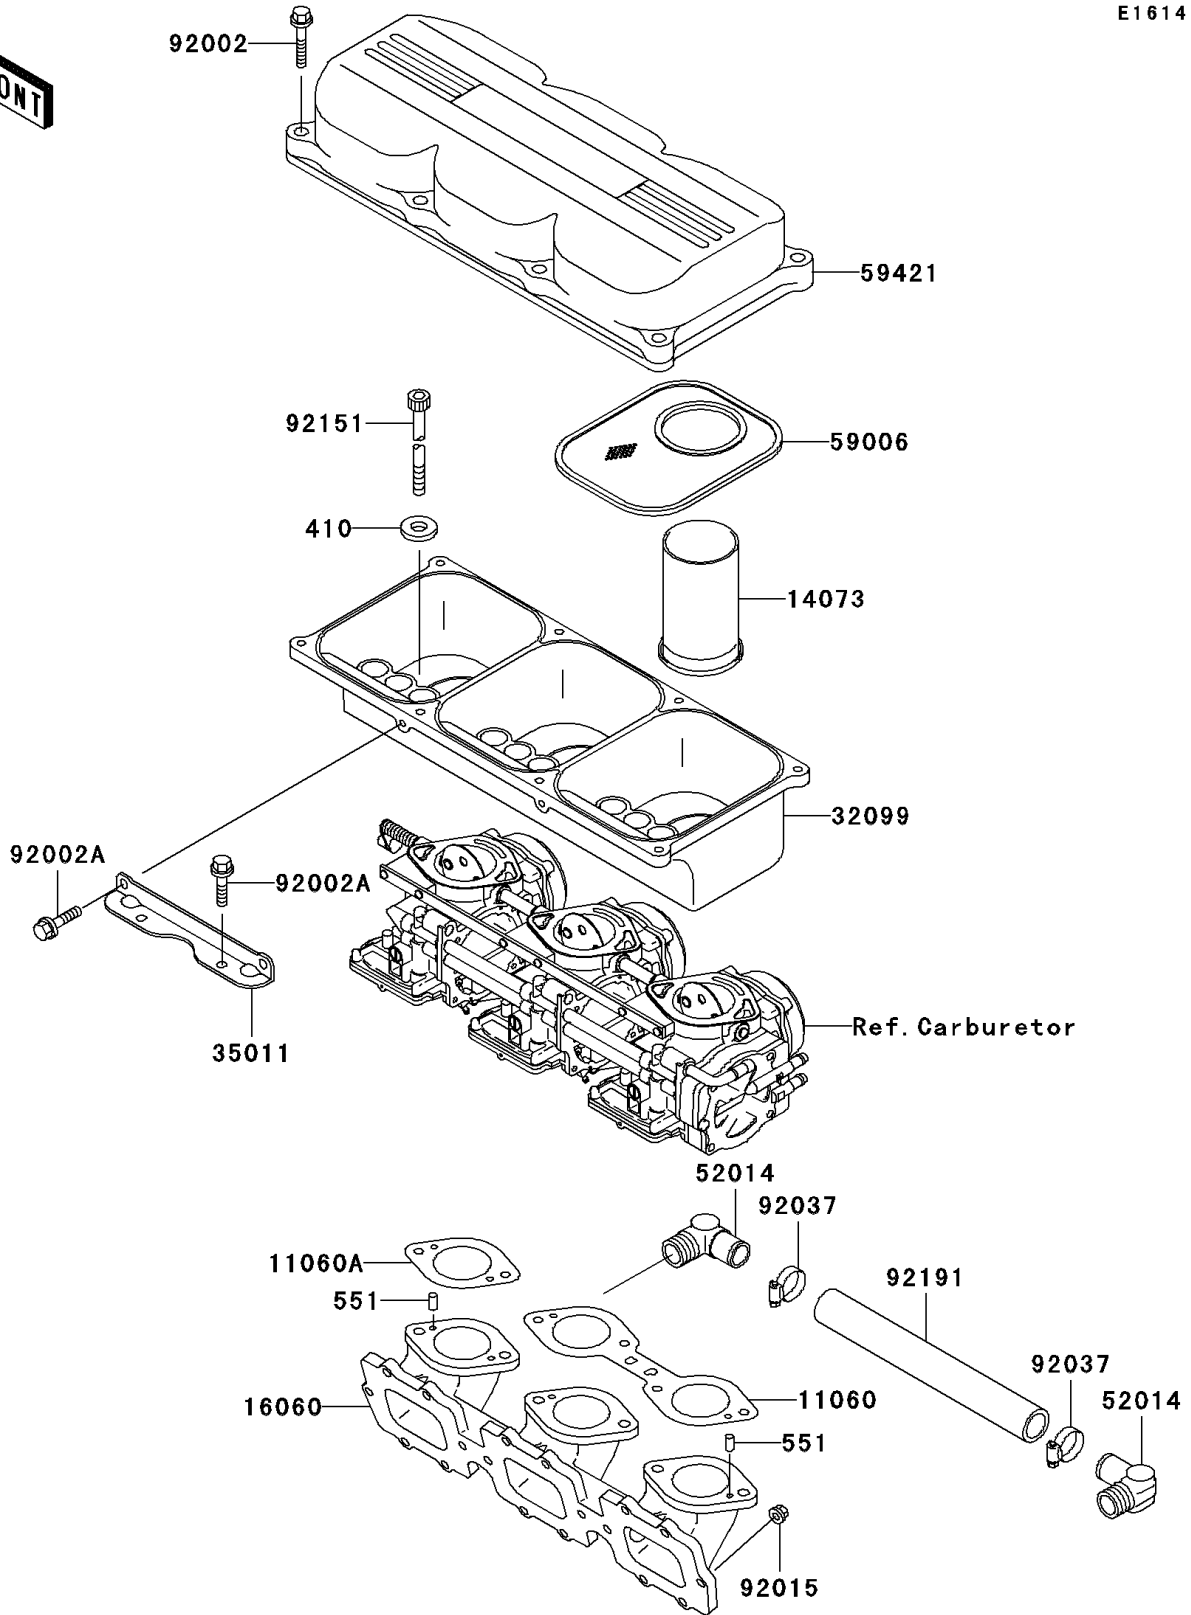

1998 1100 STX PARTS DIAGRAM

Flame Arrester

E1614

1998 1100 STX PARTS LIST

Flame Arrester

ITEM NAME	PART NUMBER	QUANTITY
WASHER-PLAIN-SMALL,6MM (Ref # 410)	410S0600	6
PIN-DOWEL (Ref # 551)	551R0408	4
GASKET,CARBURETOR (Ref # 11060)	11060-3775	1
GASKET (Ref # 11060A)	11060-3776	1
DUCT (Ref # 14073)	14073-3772	3
PIPE-INTAKE (Ref # 16060)	16060-3704	1
CASE (Ref # 32099)	32099-3830	1
STAY (Ref # 35011)	35011-3707	1
ELBOW (Ref # 52014)	52014-3712	2
ARRESTER-FLAME (Ref # 59006)	59006-3713	3
COVER-INTAKE (Ref # 59421)	59421-3724	1
BOLT,6X30 (Ref # 92002)	92002-3726	8
BOLT,6X16 (Ref # 92002A)	92002-3728	4
NUT,6MM (Ref # 92015)	92015-3767	18
CLAMP,COOLING HOSE (Ref # 92037)	92037-1589	2
BOLT,SOCKET,6X130 (Ref # 92151)	92151-3725	6
TUBE (Ref # 92191)	92191-3778	1