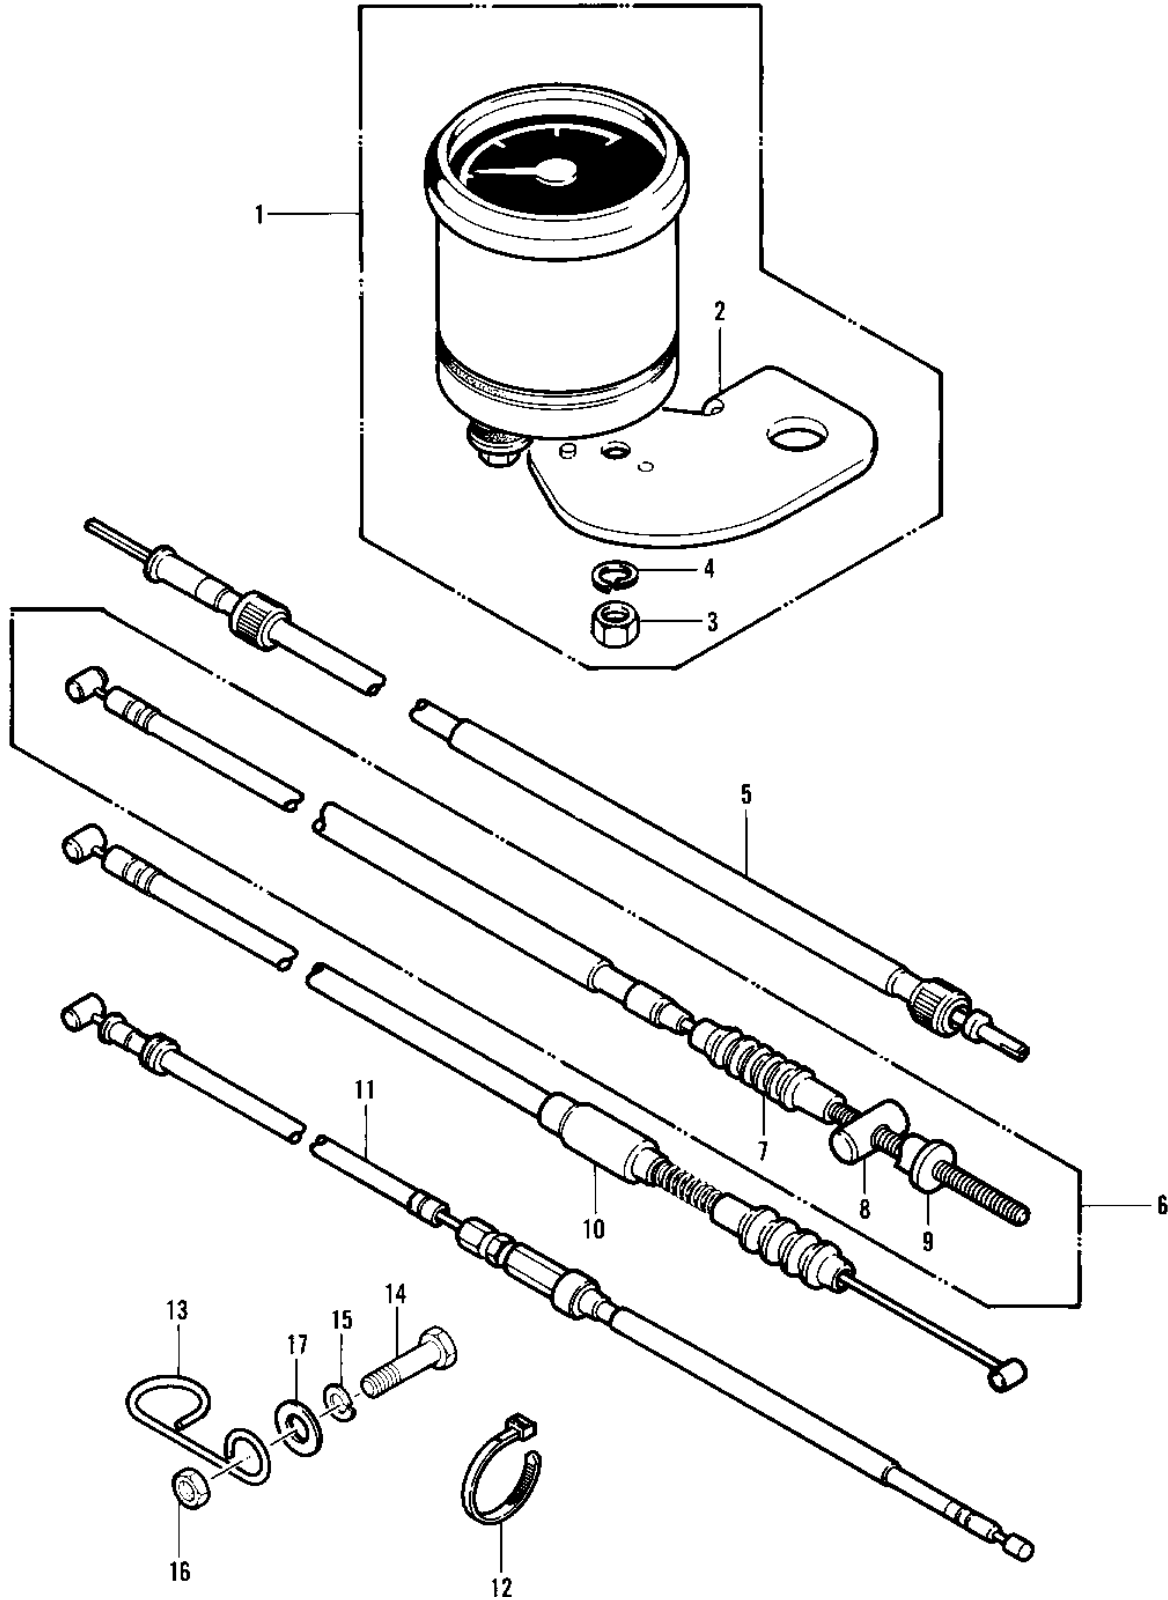

# 1982 KLT250 PARTS DIAGRAM

CABLES/METER ('82 A1)

10

# 1982 KLT250 PARTS LIST

## CABLES/METER ('82 A1)

ITEM NAME	PART NUMBER	QUANTITY
METER-ASSY (Ref # 1)	25001-4006	1
METER-ASSY,KPH (Canada) (Ref # 1)	25001-4007	1
BRACKET-METER ASSY (Ref # 2)	11034-4136	1
NUT 6MM (Ref # 3)	311B0600	1
WASHER SPRING 6MM (Ref # 4)	461F0600	1
CABLE,SPEEDOMETER (Ref # 5)	54001-4002	1
CABLE-BRAKE (Ref # 6)	54005-4004	1
DUST COVER-BRKE CABLE (Ref # 7)	54009-008	1
JOINT-BRAKE ROD (Ref # 8)	92043-082	1
NUT-BRAKE ROD ADJUST (Ref # 9)	92015-052	1
CABLE-CLUTCH (Ref # 10)	54011-4004	1
CABLE-THROTTLE (Ref # 11)	54012-4002	1
BAND (Ref # 12)	92072-3505	2
CLAMP,CLUTCH CABLE (Ref # 13)	92037-1202	1
BOLT-UPSET (Ref # 14)	112G0618	1
WASHER SPRING 6MM (Ref # 15)	461F0600	1
NUT (Ref # 16)	92019-008	1
WASHER 6.5X20X1.6T (Ref # 17)	92022-125	1