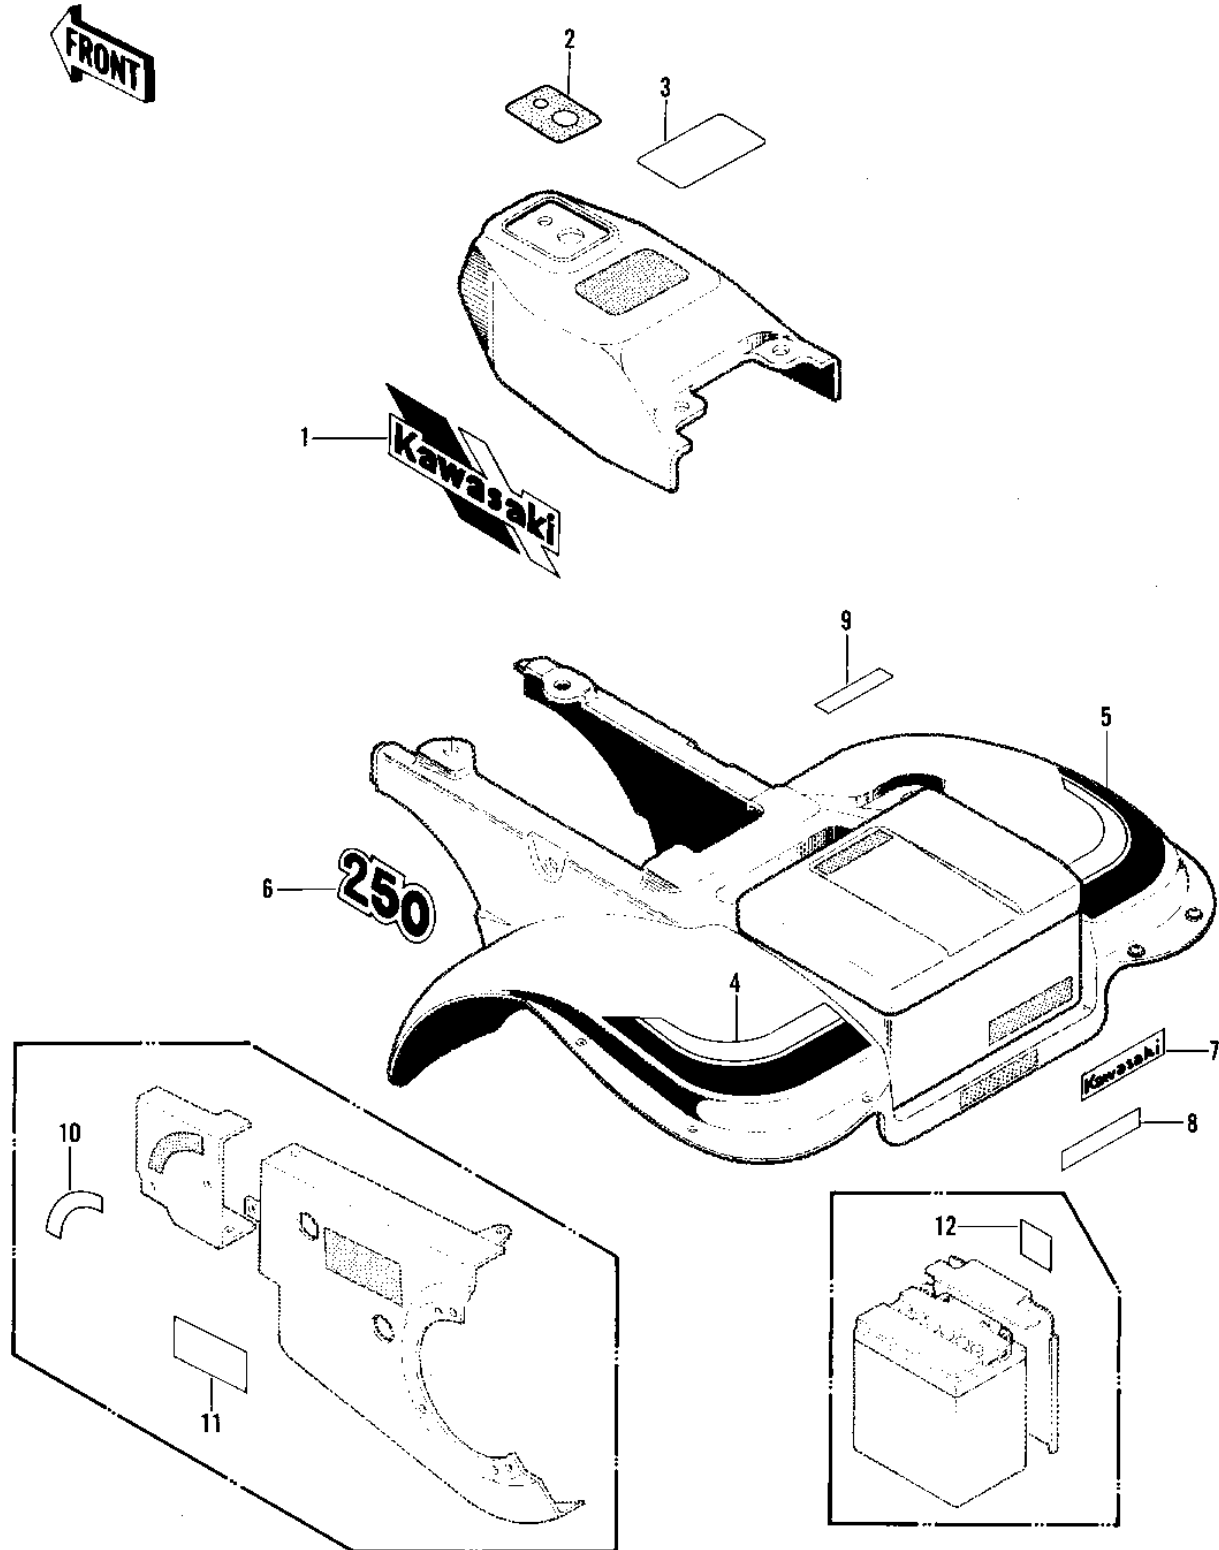

1982 KLT250 PARTS DIAGRAM

LABELS (LIME GREEN MODEL) ('82 A1)

1982 KLT250 PARTS LIST

LABELS (LIME GREEN MODEL) ('82 A1)

ITEM NAME	PART NUMBER	QUANTITY
EMBLEM-"KAWASAKI"-LH (Ref # 1)	56014-4013	1
EMBLEM-"KAWASAKI"-RH (Ref # 1)	56014-4014	1
LABEL-IGNITION PLATE (Ref # 2)	56030-4003	1
LABEL-WARNING,INFO (Ref # 3)	56040-4006	1
PATTERN-FNDR-REAR,LH (Ref # 4)	56027-4059	1
PATTERN-FNDR-REAR,RH (Ref # 5)	56027-4060	1
MARK-"250" (Ref # 6)	56018-4002	2
EMBLEM KAWASAKI TRUNK (Ref # 7)	56014-4017	1
LABEL-DO NOT CARRY (Ref # 8)	56040-4009	1
LABEL-NO PASSENGER (Ref # 9)	56040-4008	1
LABEL-SHIFT PATTERN (Ref # 10)	56031-4008	1
LABEL-CHAIN TENSION (Ref # 11)	56031-4007	1
LABEL-BATTERY VENT (Ref # 12)	56031-4009	1