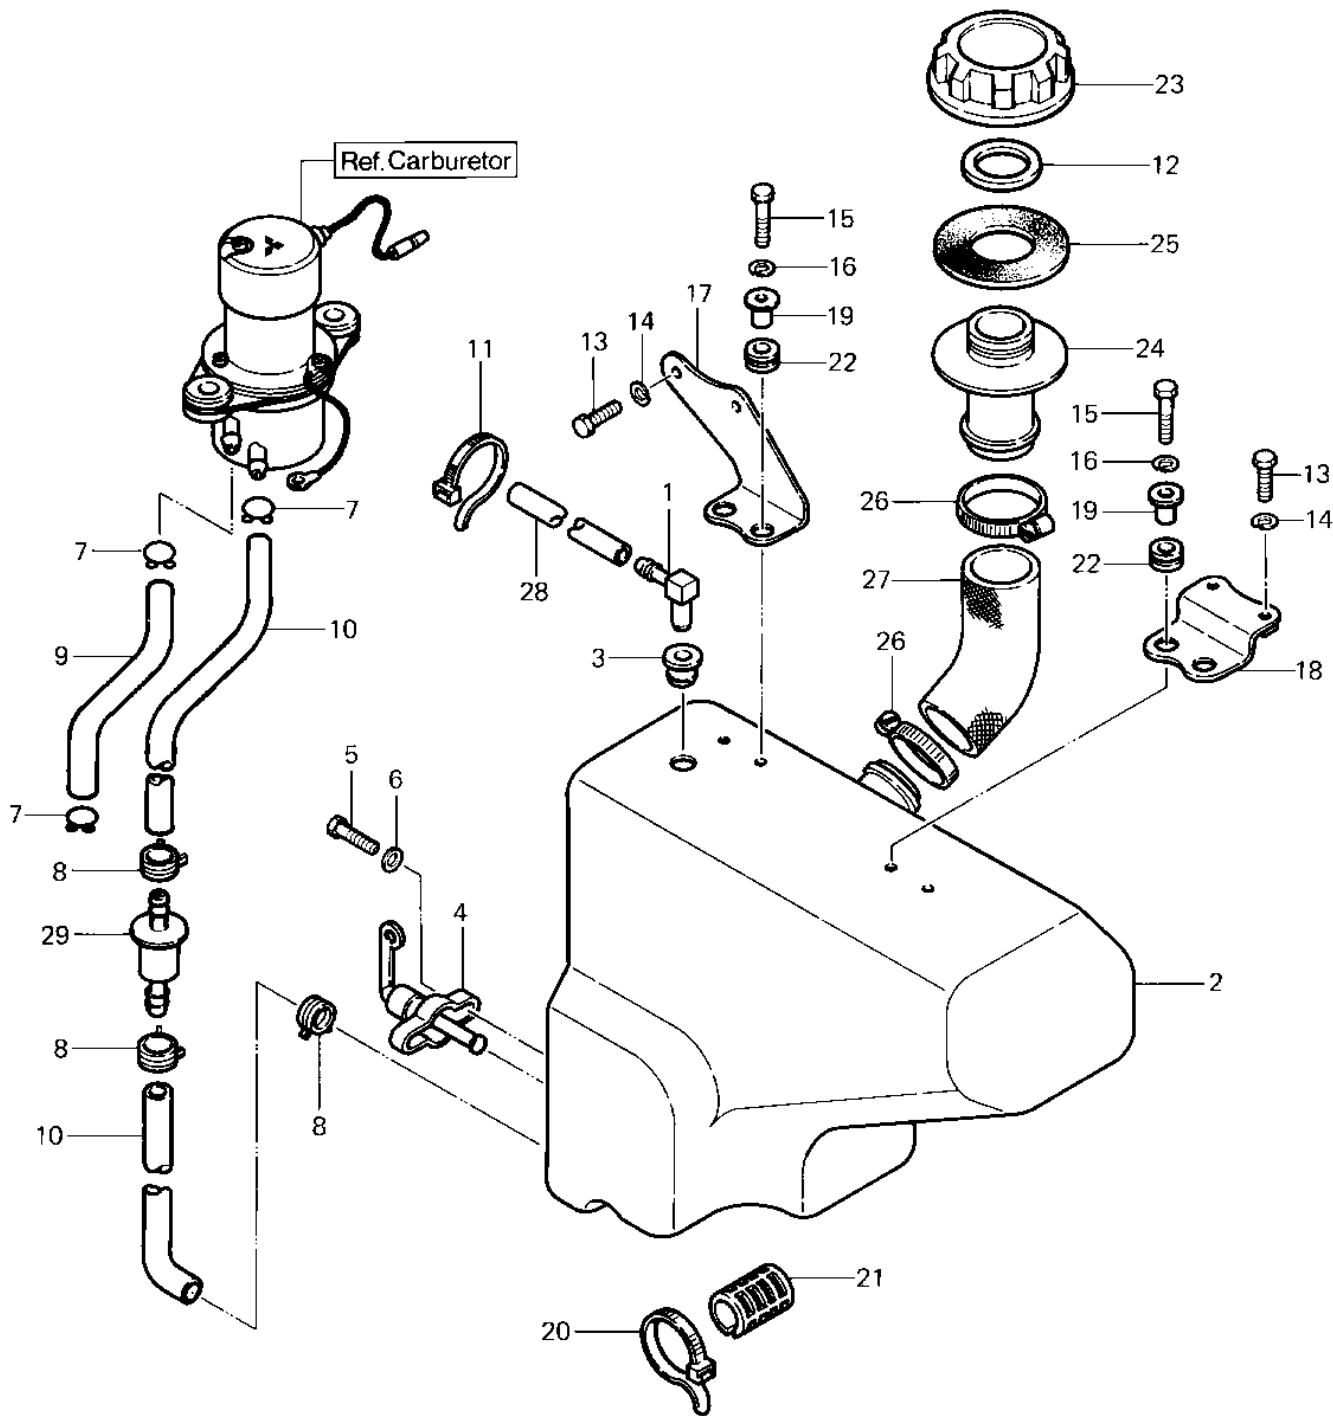

# 1983 KLT250 PARTS DIAGRAM

FUEL TANK ('83 A2)

# 1983 KLT250 PARTS LIST

## FUEL TANK ('83 A2)

ITEM NAME	PART NUMBER	QUANTITY
BREATHER (Ref # 1)	14069-003	1
TANK-FUEL,GRAY (Ref # 2)	51001-4005-8L	1
DAMPER,FUEL TANK (Ref # 3)	92075-4029	1
TAP-ASSY-FUEL (Ref # 4)	51023-1115	1
BOLT-HEX HEAD,6X16 (Ref # 5)	92001-114	2
WASHER-PLAIN (Ref # 6)	92022-183	2
CLAMP,TUBE (Ref # 7)	92037-1682	3
CLAMP (Ref # 8)	92037-4009	3
TUBE,5.3X10.5X450 (Ref # 9)	92059-4030	1
TUBE,5.3X10.5X85 (Ref # 10)	92059-4029	2
BAND (Ref # 11)	92072-4004	5
GASKET,FUEL TANK CAP (Ref # 12)	11009-3020	1
BOLT-UPSET 6X14 (Ref # 13)	112B0614	4
WASHER SPRING 6MM (Ref # 14)	461F0600	4
BOLT-UPSET,6X20 (Ref # 15)	112G0620	4
WASHER SPRING 6MM (Ref # 16)	461F0600	4
BRACKET-TANK (Ref # 17)	32052-4006	1
BRACKET-TANK (Ref # 18)	32052-4007	1
COLLAR (Ref # 19)	92027-1045	4
BAND (Ref # 20)	92072-3505	2
DAMPER RUBBER (Ref # 21)	92075-084	2
DAMPER RUBBER (Ref # 22)	92075-277	4
CAP,FUEL TANK (Ref # 23)	51049-3001	1
FILLER,FUEL TANK (Ref # 24)	59231-3001	1
WASHER-RUBBER (Ref # 25)	92022-4024	1
HOSE CLAMP (Ref # 26)	92037-3009	2
TUBE,TANK (Ref # 27)	92059-4013	1
TUBE-BREATHER (Ref # 28)	92059-4027	1
FILTER-FUEL (Ref # 29)	49019-4001	1