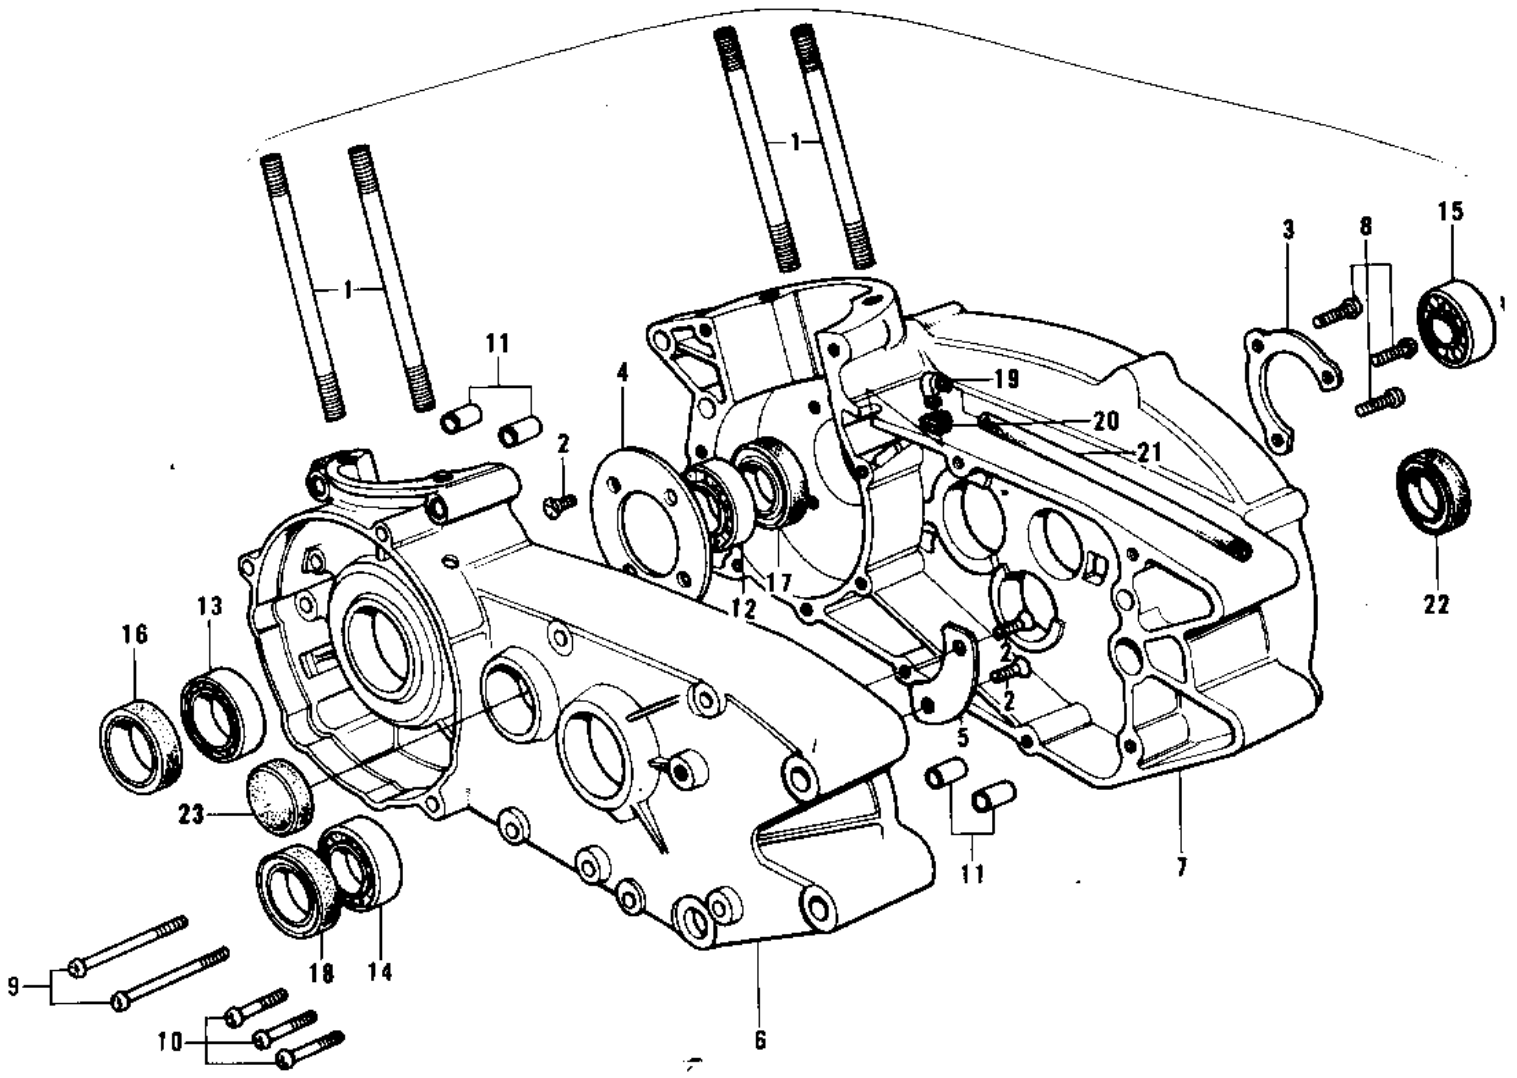

1973 F12MX PARTS DIAGRAM

CRANKCASE ('73 F12MX 450)

1973 F12MX PARTS LIST

CRANKCASE (73 F12MX 450)

| ITEM NAME | PART NUMBER | QUANTITY |
|--------------------------------|-------------|----------|
| STUD 10X90 (Ref # 1) | 172G1090 | 4 |
| SCREW CNTSNK HD 6X16 (Ref # 2) | 221B0616 | 6 |
| PLATE (Ref # 3) | 14014-025 | 1 |
| PLATE (Ref # 4) | 14014-026 | 1 |
| PLATE (Ref # 5) | 14014-027 | 1 |
| CRANKCASE,L.H (Ref # 6) | 14002-094 | 1 |
| CRANKCASE,R.H (Ref # 7) | 14003-067 | 1 |
| SCREW PAN HEAD 6X14 (Ref # 8) | 220B0614 | 3 |
| SCREW PAN HEAD 6X50 (Ref # 9) | 220B0650 | 5 |
| SCREW PAN HEAD 6X70 (Ref # 10) | 220B0670 | 7 |
| PIN,DOWEL,10X8.2X14 (Ref # 11) | 92043-1037 | 4 |
| BEARING-BALL (Ref # 12) | 92045-016 | 1 |
| BEARING,BALL,#6306 (Ref # 13) | 92045-037 | 1 |
| BEARING BALL #6205 (Ref # 14) | 601B6205 | 1 |
| BEARING BALL #6304 (Ref # 15) | 601B6304 | 1 |
| OIL SEAL,TB30508 (Ref # 16) | 92050-057 | 1 |
| OIL SEAL,TB35508 (Ref # 17) | 653B355008 | 1 |
| OIL SEAL TB3040 (Ref # 18) | 92050-033 | 1 |
| BREATHER ASSY (Ref # 19) | 14069-1001 | 1 |
| GROMMET (Ref # 20) | 92071-042 | 1 |
| PIPE-BREATHER (Ref # 21) | 92059-061 | 1 |
| BUSHING (Ref # 22) | 92028-131 | 1 |
| CAP,L.H.CRANKCASE (Ref # 23) | 92073-024 | 1 |