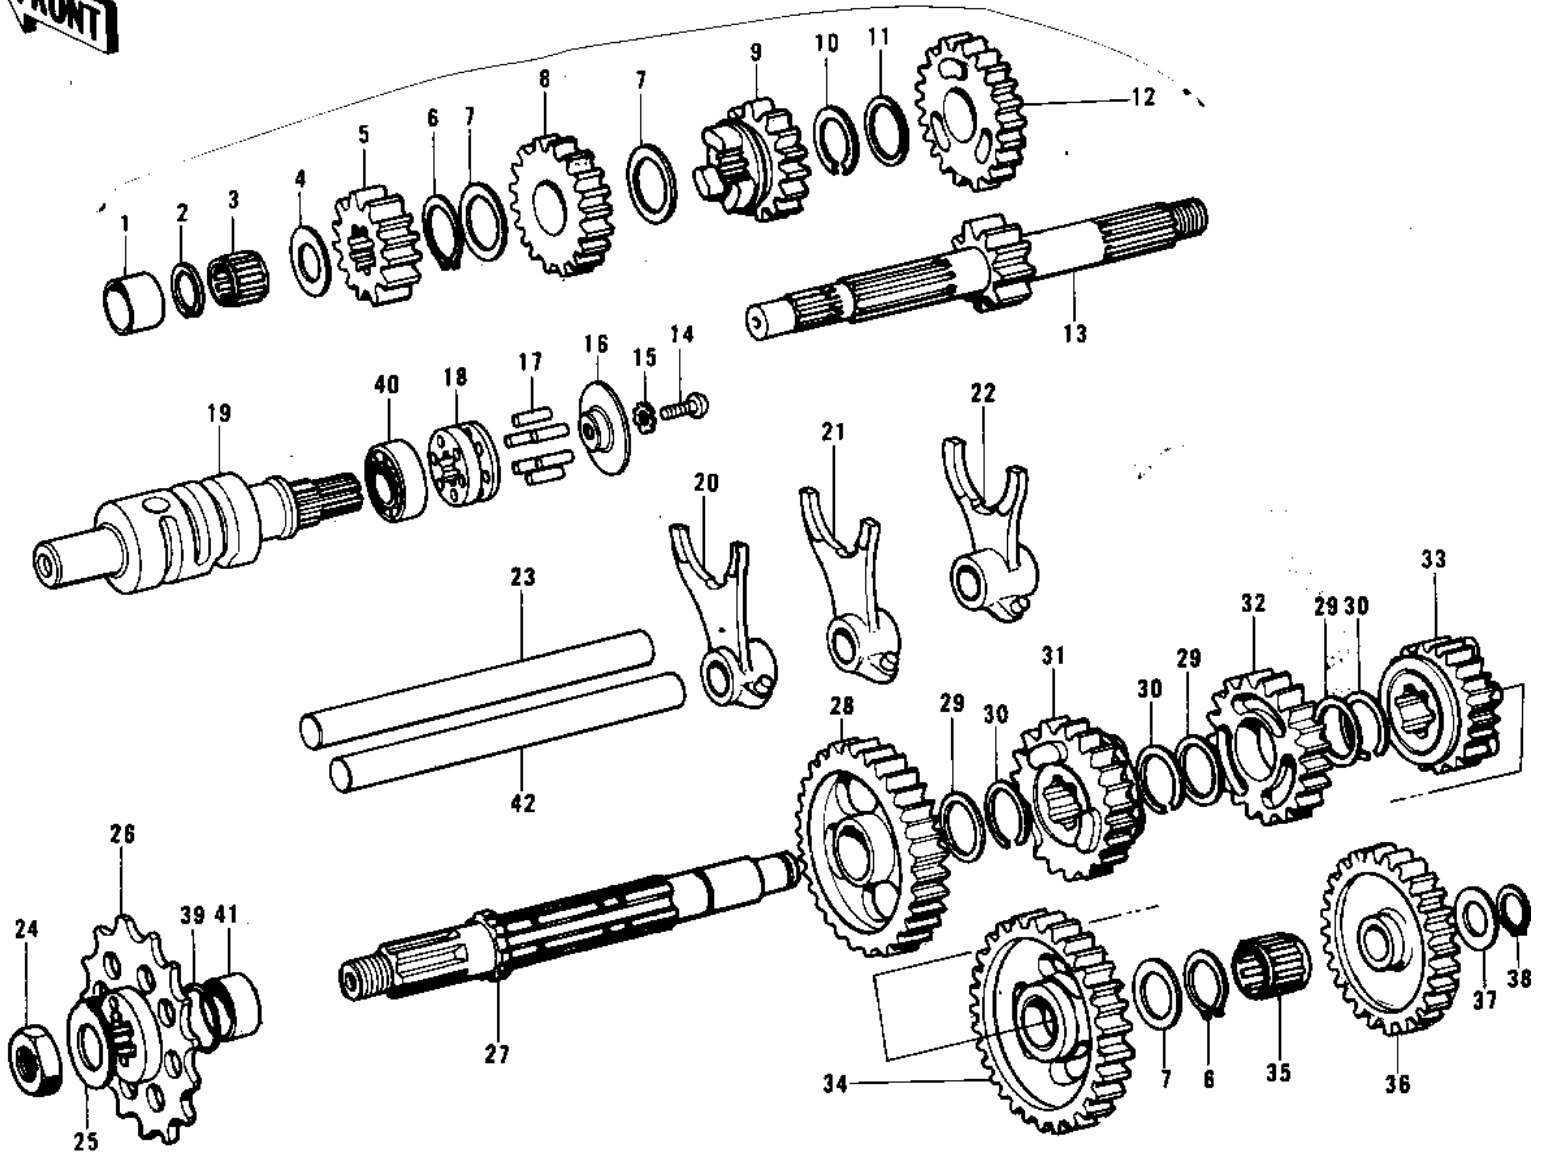

# 1973 F12MX PARTS DIAGRAM

TRANSMISSION/CHANGE DRUM & FORKS ('73 F)

## TRANSMISSION/CHANGE DRUM & FORKS ('73 F)

ITEM NAME	PART NUMBER	QUANTITY
BUSHING (Ref # 1)	92028-132	1
CIRCLIP 17MM (Ref # 2)	92033-009	1
BEARING,BALL,KT17231 (Ref # 3)	92046-035	1
WASHER,17.3X28X1.0 (Ref # 4)	92022-255	1
2ND GEAR,DRIVE SHAFT (Ref # 5)	13130-035	1
CIRCLIP,19MM (Ref # 6)	480J1900	2
WASHER (Ref # 7)	92022-252	3
4TH GEAR,DRIVE SHAFT (Ref # 8)	13134-019	1
3RD GEAR,DRIVE SHAFT (Ref # 9)	13132-034	1
CIRCLIP (Ref # 10)	92033-027	1
WASHER (Ref # 11)	92022-254	1
TOP GEAR,DRIVE SHAFT (Ref # 12)	13136-045	1
SHAFT,DRIVE (Ref # 13)	13127-044	1
SCREW (Ref # 14)	92011-031	1
WASHER LOCK 6MM (Ref # 15)	464H0600	1
HOLDER,CHANGE DRUM (Ref # 16)	13142-014	1
PIN,CHANG DRUM (Ref # 17)	92042-029	6
DISC,CHNG DRUM OPRTN (Ref # 18)	13145-003	1
DRUM,GEAR CHANGE (Ref # 19)	13141-037	1
FORK,SELECTOR (Ref # 20)	13140-055	1
FORK,SELECTOR (Ref # 21)	13140-056	1
FORK,SELECTOR (Ref # 22)	13140-057	1
ROD,CLUTCH RELEASE (Ref # 23)	13209-012	1
NUT 18MM (Ref # 24)	92015-019	1
WASHER,LOCK,18MM (Ref # 25)	92024-067	1
ENGINE SPROCKET 15T (Ref # 26)	13144-050	1
ENGINE SPROCKET 14T (Ref # 26)	13144-051	1
2ND GEAR,OUTPUT SHAF (Ref # 28)	13131-042	1
WASHER (Ref # 29)	92022-253	3

# 1973 F12MX PARTS LIST

## TRANSMISSION/CHANGE DRUM & FORKS (73 F)

ITEM NAME	PART NUMBER	QUANTITY
CIRCLIP (Ref # 30)	92033-026	3
4TH GEAR,OUTPUT SHAF (Ref # 31)	13135-023	1
3RD GEAR,OUTPUT SHAF (Ref # 32)	13133-034	1
TOP GEAR,OUTPUT SHAF (Ref # 33)	13137-028	1
LOW GEAR,OUTPUT SHAF (Ref # 34)	13129-049	1
BEARING-NEEDLE,KT202 (Ref # 35)	92046-1170	1
IDLE GEAR (Ref # 36)	13073-010	1
WASHER-THRUST (Ref # 37)	92022-197	1
CIRCLIP 16MM (Ref # 38)	480J1600	1
"O" RING (Ref # 39)	92055-035	1
BALL BEARING,#6203ZC (Ref # 40)	601B6203Z	1
COLLAR-ENG SPROKET (Ref # 41)	92027-163	1
ROD,SHIFT (Ref # 42)	13209-013	1