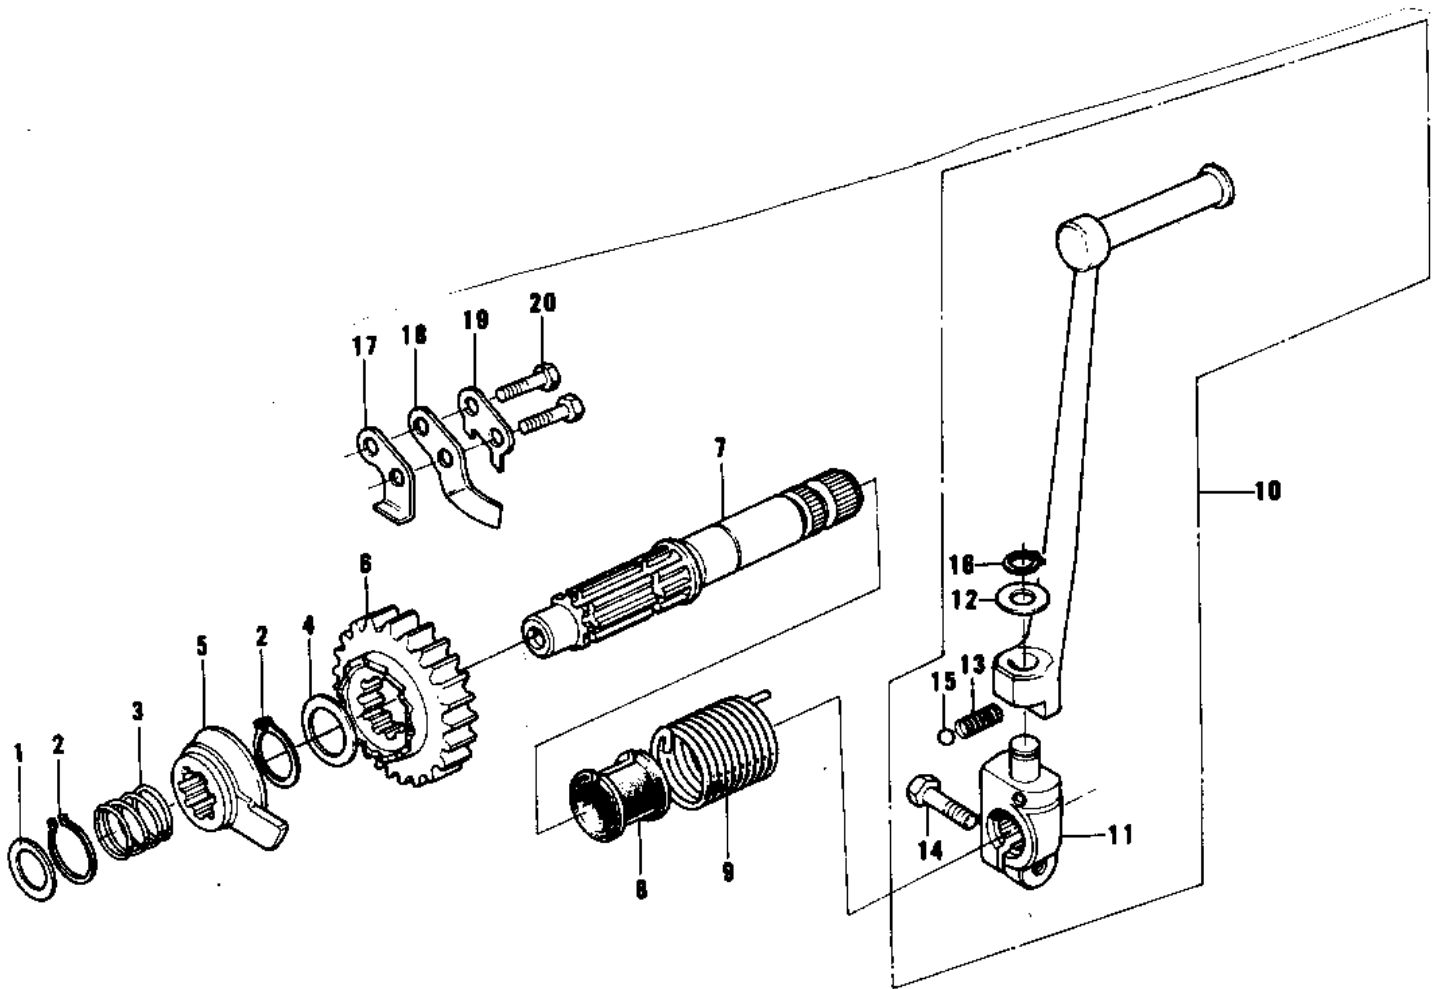

1973 F12MX PARTS DIAGRAM

KICKSTARTER MECHANISM (73 F12MX 450)

1973 F12MX PARTS LIST

KICKSTARTER MECHANISM ('73 F12MX 450)

ITEM NAME	PART NUMBER	QUANTITY
WASHER (Ref # 1)	92022-252	1
CIRCLIP (Ref # 2)	92033-026	2
SPRING (Ref # 3)	92081-097	1
WASHER-PLAIN 25MM (Ref # 4)	92022-159	1
RATCHET (Ref # 5)	13078-007	1
GEAR,KICKSTARTER (Ref # 6)	13068-029	1
SHAFT,KICKSTARTER (Ref # 7)	13066-031	1
GUIDE,KICKSTARTER (Ref # 8)	13070-007	1
SPRING-KICKSTARTER (Ref # 9)	92082-003	1
PEDAL ASSY (Ref # 10)	13058-046	1
BOSS-KICK PEDAL (Ref # 11)	13061-014	1
WASHER BRAKE PEDAL (Ref # 12)	92022-085	1
SPRING KICK PEDAL (Ref # 13)	92081-020	1
BOLT-HEX HEAD,10X25 (Ref # 14)	114B1025	1
BALL STEEL 1/4' (Ref # 15)	600A0800	1
CIRCLIP 10MM (Ref # 16)	482J0100	1
STOPPER,KICKSTARTER (Ref # 17)	13072-014	1
GUIDE,KICKSTARTER (Ref # 18)	13206-1003	1
WASHER,LOCK (Ref # 19)	92031-008	1
BOLT-UPSET,6X16 (Ref # 20)	112G0616	2
BOLT-UPSET,6X16 (Ref # 20)	112G0616	AL