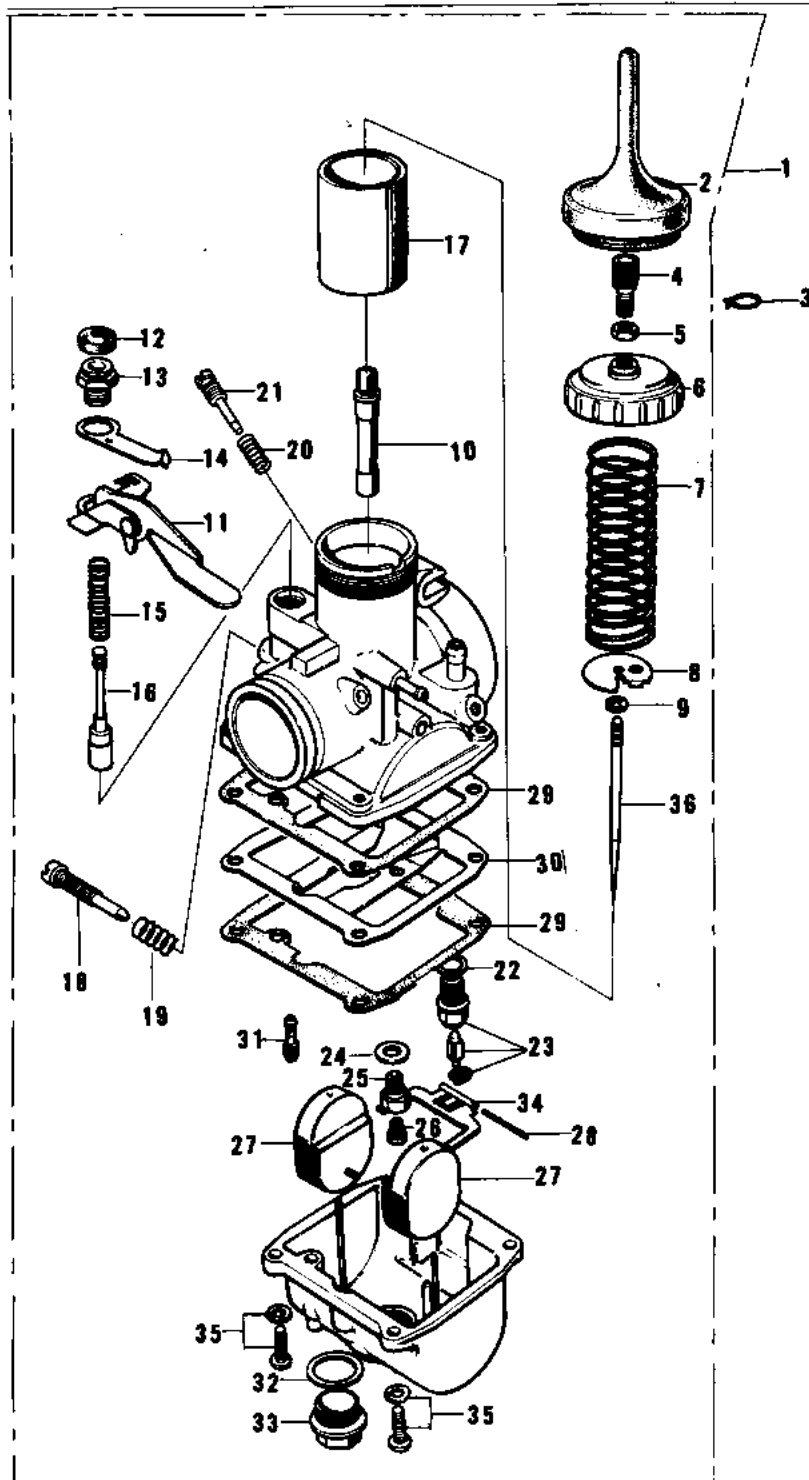

# 1973 F12MX PARTS DIAGRAM

CARBURETOR (73 F12MX 450)

R

# 1973 F12MX PARTS LIST

## CARBURETOR ('73 F12MX 450)

ITEM NAME	PART NUMBER	QUANTITY
CARBURETOR ASSY (Ref # 1)	16001-185	1
CAP,CABLE ADJUSTER (Ref # 2)	16036-011	1
CIRCLIP (Ref # 3)	92036-018	1
CABLE ADJUSTER (Ref # 4)	16002-011	1
NUT-CABLE ADJUST LOC (Ref # 5)	16003-006	1
CAP-MIXING CHAMBER (Ref # 6)	16004-022	1
SPRING-THROTTLE VALV (Ref # 7)	16006-016	1
SEAT-SPRING-CARB (Ref # 8)	16007-022	1
CIRCLIP (Ref # 9)	16008-010	1
NEEDLE JET (Ref # 10)	16017-069	1
LEVER,STARTER PLUNGE (Ref # 11)	16063-004	1
CAP,STARTER PLUNGER (Ref # 12)	16036-012	1
CAP,PLUNGER (Ref # 13)	16012-016	1
SPRING,STATER LEVER (Ref # 14)	16013-009	1
SPRING,STARTER PLUG (Ref # 15)	16013-008	1
PLUNGER (Ref # 16)	16016-011	1
VALVE,THROTTLE (Ref # 17)	16025-059	1
SCREW,THROTTLE ADJUS (Ref # 18)	16021-022	1
SPRING THR STOP SCRE (Ref # 19)	16022-005	1
SPRING-THR STOP SCRE (Ref # 20)	16022-007	1
SCREW (Ref # 21)	16014-006	1
WASHER FLOAT VLV SEA (Ref # 22)	16029-004	1
FLOAT VALVE ASSY (Ref # 23)	16030-020	1
WASHER MAIN JET (Ref # 24)	16034-001	1
HOLDER,MAIN JET (Ref # 25)	16065-025	1
MAIN JET NO 130R (Ref # 26)	92063-057	1
MAIN JET NO 125R (Ref # 26)	92063-055	OP
JET-MAIN,#A127.5 (Ref # 26)	92063-1100	OP
JET-MAIN NO 132.5R (Ref # 26)	92063-103	OP

# 1973 F12MX PARTS LIST

CARBURETOR ('73 F12MX 450)

ITEM NAME	PART NUMBER	QUANTITY
MAIN JET NO 135R (Ref # 26)	92063-104	OP
FLOAT (Ref # 27)	16031-1062	2
FLOAT PIN (Ref # 28)	16032-003	1
GASKET (Ref # 29)	16019-022	2
PLATE (Ref # 30)	16038-010	1
JET-PILOT NO 40 (Ref # 31)	92064-024	1
WASHER-MAIN JET COVE (Ref # 32)	16034-003	1
COVER,MAIN SET (Ref # 33)	16049-004	1
ARM,FLOAT (Ref # 34)	16055-004	1
SCREW FLOAT CHAMBER (Ref # 35)	16033-011	4
JET NEEDLE (Ref # 36)	16009-060	1