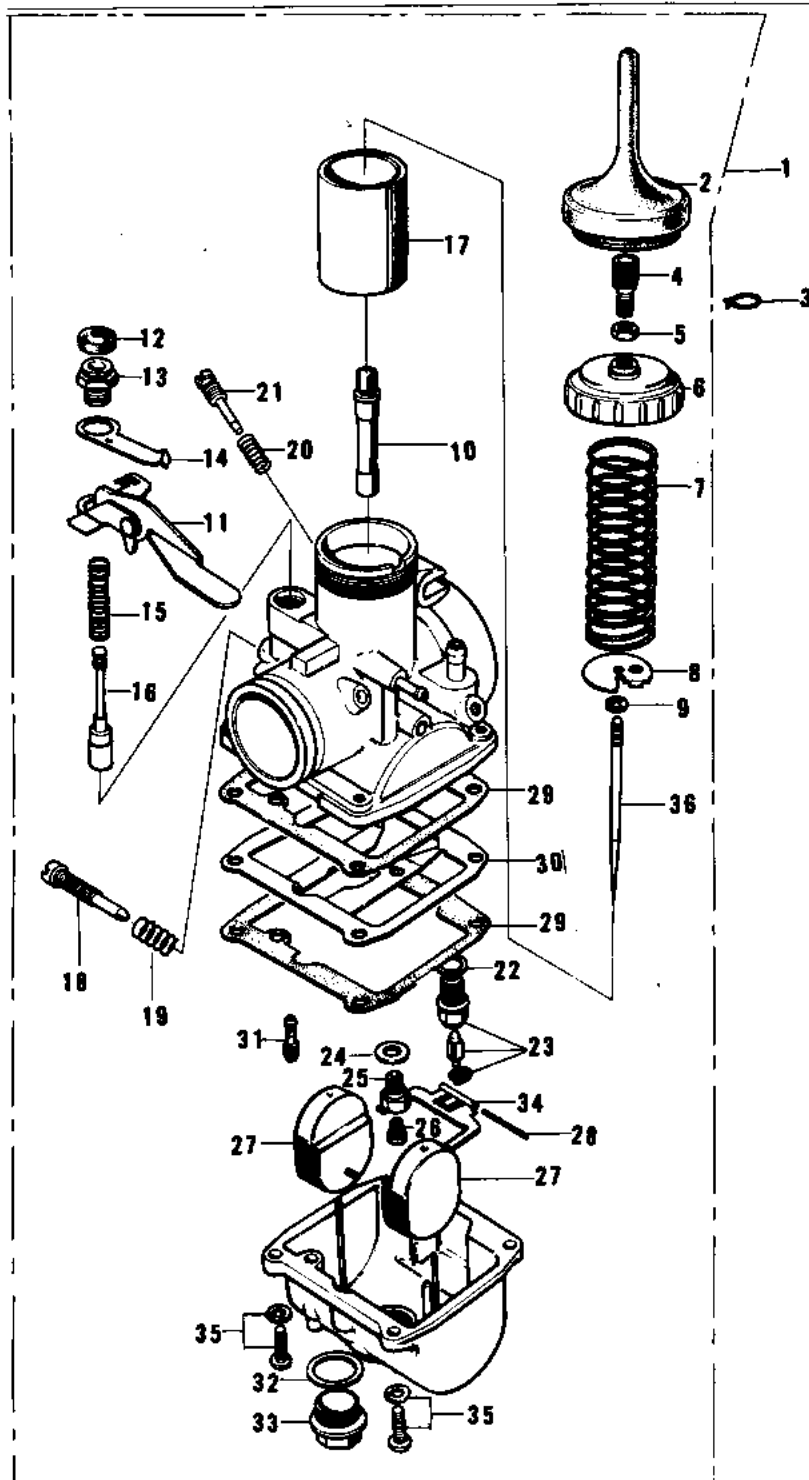

# 1973 F12MX PARTS DIAGRAM

CARBURETOR (73 F12MX 450)

R

# 1973 F12MX PARTS LIST

CARBURETOR ('73 F12MX 450)

ITEM NAME	PART NUMBER	QUANTITY
CARBURETOR ASSY (Ref # 1)	16001-185	1
CAP,CABLE ADJUSTER (Ref # 2)	16036-011	1
CIRCLIP (Ref # 3)	92036-018	1
CABLE ADJUSTER (Ref # 4)	16002-011	1
NUT-CABLE ADJUST LOC (Ref # 5)	16003-006	1
CAP-MIXING CHAMBER (Ref # 6)	16004-022	1
SPRING-THROTTLE VALV (Ref # 7)	16006-016	1
SEAT-SPRING-CARB (Ref # 8)	16007-022	1
CIRCLIP (Ref # 9)	16008-010	1
NEEDLE JET (Ref # 10)	16017-069	1
LEVER,STARTER PLUNGE (Ref # 11)	16063-004	1
CAP,STARTER PLUNGER (Ref # 12)	16036-012	1
CAP,PLUNGER (Ref # 13)	16012-016	1
SPRING,STATER LEVER (Ref # 14)	16013-009	1
SPRING,STARTER PLUG (Ref # 15)	16013-008	1
PLUNGER (Ref # 16)	16016-011	1
VALVE,THROTTLE (Ref # 17)	16025-059	1
SCREW,THROTTLE ADJUS (Ref # 18)	16021-022	1
SPRING THR STOP SCRE (Ref # 19)	16022-005	1
SPRING-THR STOP SCRE (Ref # 20)	16022-007	1
SCREW (Ref # 21)	16014-006	1
WASHER FLOAT VLV SEA (Ref # 22)	16029-004	1
FLOAT VALVE ASSY (Ref # 23)	16030-020	1
WASHER MAIN JET (Ref # 24)	16034-001	1
HOLDER,MAIN JET (Ref # 25)	16065-025	1
MAIN JET NO 130R (Ref # 26)	92063-057	1
MAIN JET NO 125R (Ref # 26)	92063-055	OP
JET-MAIN,#A127.5 (Ref # 26)	92063-1100	OP
JET-MAIN NO 132.5R (Ref # 26)	92063-103	OP

# 1973 F12MX PARTS LIST

CARBURETOR (73 F12MX 450)

ITEM NAME	PART NUMBER	QUANTITY
MAIN JET NO 135R (Ref # 26)	92063-104	OP
FLOAT (Ref # 27)	16031-1062	2
FLOAT PIN (Ref # 28)	16032-003	1
GASKET (Ref # 29)	16019-022	2
PLATE (Ref # 30)	16038-010	1
JET-PILOT NO 40 (Ref # 31)	92064-024	1
WASHER-MAIN JET COVE (Ref # 32)	16034-003	1
COVER,MAIN SET (Ref # 33)	16049-004	1
ARM,FLOAT (Ref # 34)	16055-004	1
SCREW FLOAT CHAMBER (Ref # 35)	16033-011	4
JET NEEDLE (Ref # 36)	16009-060	1