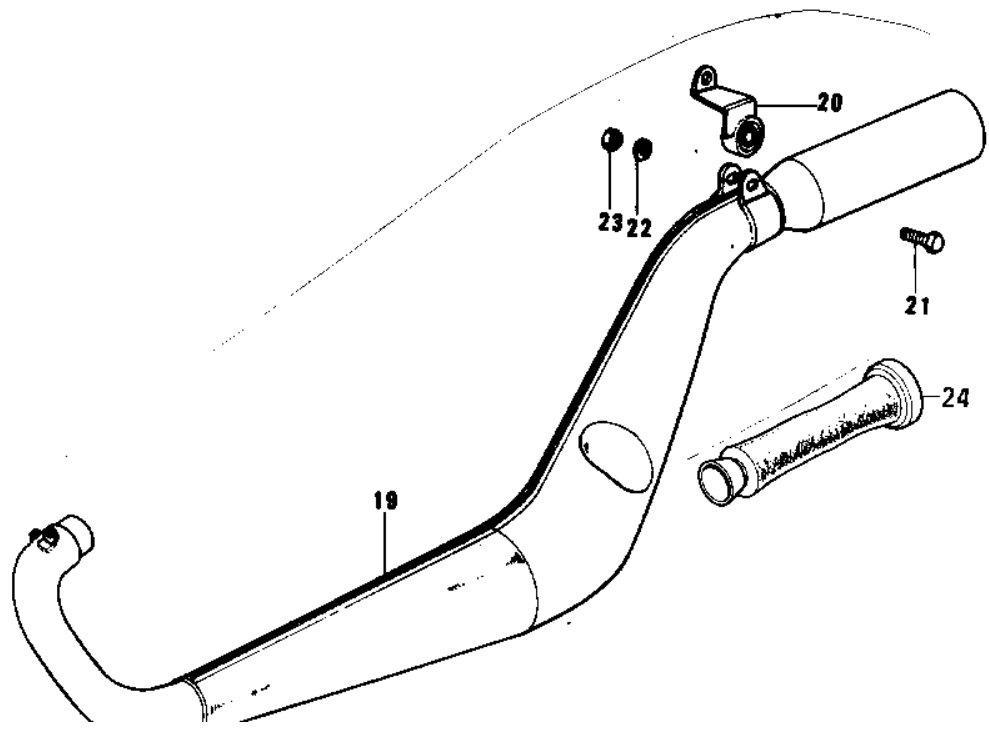

# 1973 F12MX PARTS DIAGRAM

AIR CLEANER/MUFFLER (73 F12MX 450)

# 1973 F12MX PARTS LIST

AIR CLEANER/MUFFLER (73 F12MX 450)

ITEM NAME	PART NUMBER	QUANTITY
BODY,AIR CLEANER (Ref # 1)	11011-030	1
AIR CLEANER ASSY (Ref # 2)	11010-070	1
ELEMENT,AIR,CLNR (Ref # 3)	11013-041	1
CONNECTOR (Ref # 4)	11026-008	1
CAP,AIR CLEANER BODY (Ref # 5)	11012-038	1
CLAMP,AIR CLEANER (Ref # 6)	92037-115	2
SCREW PAN HEAD 6X30 (Ref # 7)	220B0630	2
NUT-WING,6MM (Ref # 8)	92015-030	1
WASHER 6.5X20X1.6T (Ref # 9)	92022-125	6
COLLAR (Ref # 10)	92027-194	4
COLLAR (Ref # 11)	92027-195	2
DAMPER RUBBER (Ref # 12)	92075-207	2
DAMPER RUBBER (Ref # 13)	92075-208	4
SCREW PAN HEAD 6X25 (Ref # 14)	220B0625	4
SCREW PAN HEAD 6X35 (Ref # 15)	220B0635	2
WASHER SPRING 6MM (Ref # 16)	461F0600	8
WASHER PLAIN 6MM (Ref # 17)	411B0600	4
SCREW PAN HEAD 6X12 (Ref # 18)	220B0612	3
MUFFLER ASSY (Ref # 19)	18002-101	1
BRACKET,MUFFLER (Ref # 20)	18024-021	1
BOLT,FLANGED,8X35 (Ref # 21)	92001-1577	1
WASHER PLAIN 8MM (Ref # 22)	410B0800	1
NUT,8MM (Ref # 23)	311B0800	1
BAFFLE TUBE (Ref # 24)	18033-074	1