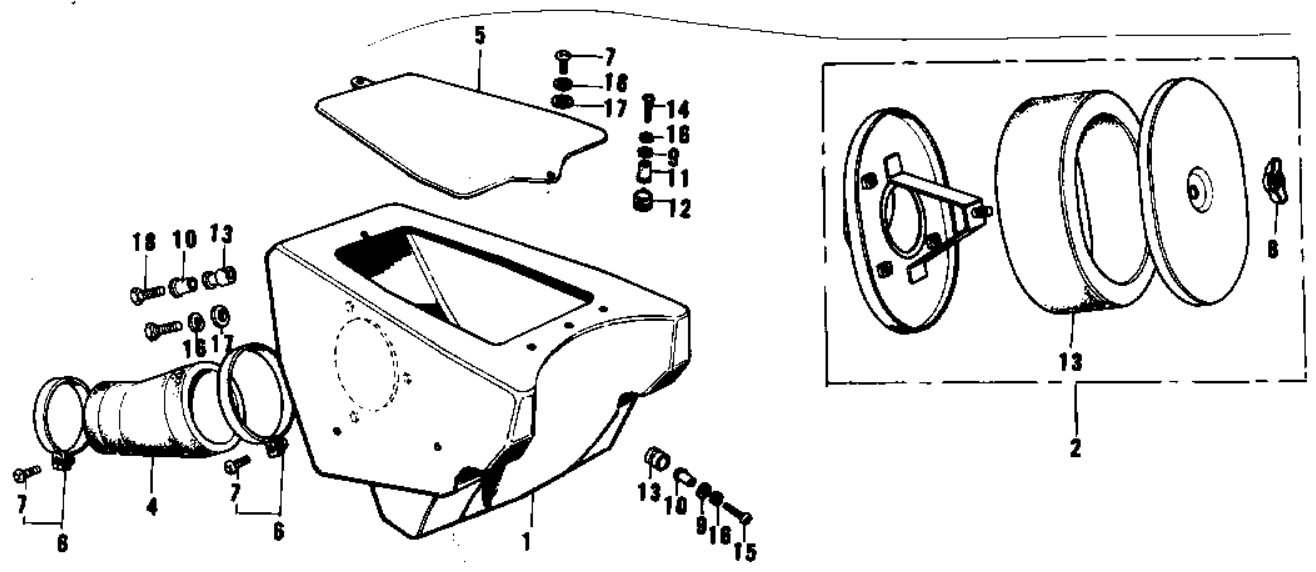

1973 F12MX PARTS DIAGRAM

AIR CLEANER/MUFFLER (73 F12MX 450)

1973 F12MX PARTS LIST

AIR CLEANER/MUFFLER (73 F12MX 450)

ITEM NAME	PART NUMBER	QUANTITY
BODY,AIR CLEANER (Ref # 1)	11011-030	1
AIR CLEANER ASSY (Ref # 2)	11010-070	1
ELEMENT,AIR,CLNR (Ref # 3)	11013-041	1
CONNECTOR (Ref # 4)	11026-008	1
CAP,AIR CLEANER BODY (Ref # 5)	11012-038	1
CLAMP,AIR CLEANER (Ref # 6)	92037-115	2
SCREW PAN HEAD 6X30 (Ref # 7)	220B0630	2
NUT-WING,6MM (Ref # 8)	92015-030	1
WASHER 6.5X20X1.6T (Ref # 9)	92022-125	6
COLLAR (Ref # 10)	92027-194	4
COLLAR (Ref # 11)	92027-195	2
DAMPER RUBBER (Ref # 12)	92075-207	2
DAMPER RUBBER (Ref # 13)	92075-208	4
SCREW PAN HEAD 6X25 (Ref # 14)	220B0625	4
SCREW PAN HEAD 6X35 (Ref # 15)	220B0635	2
WASHER SPRING 6MM (Ref # 16)	461F0600	8
WASHER PLAIN 6MM (Ref # 17)	411B0600	4
SCREW PAN HEAD 6X12 (Ref # 18)	220B0612	3
MUFFLER ASSY (Ref # 19)	18002-101	1
BRACKET,MUFFLER (Ref # 20)	18024-021	1
BOLT,FLANGED,8X35 (Ref # 21)	92001-1577	1
WASHER PLAIN 8MM (Ref # 22)	410B0800	1
NUT,8MM (Ref # 23)	311B0800	1
BAFFLE TUBE (Ref # 24)	18033-074	1