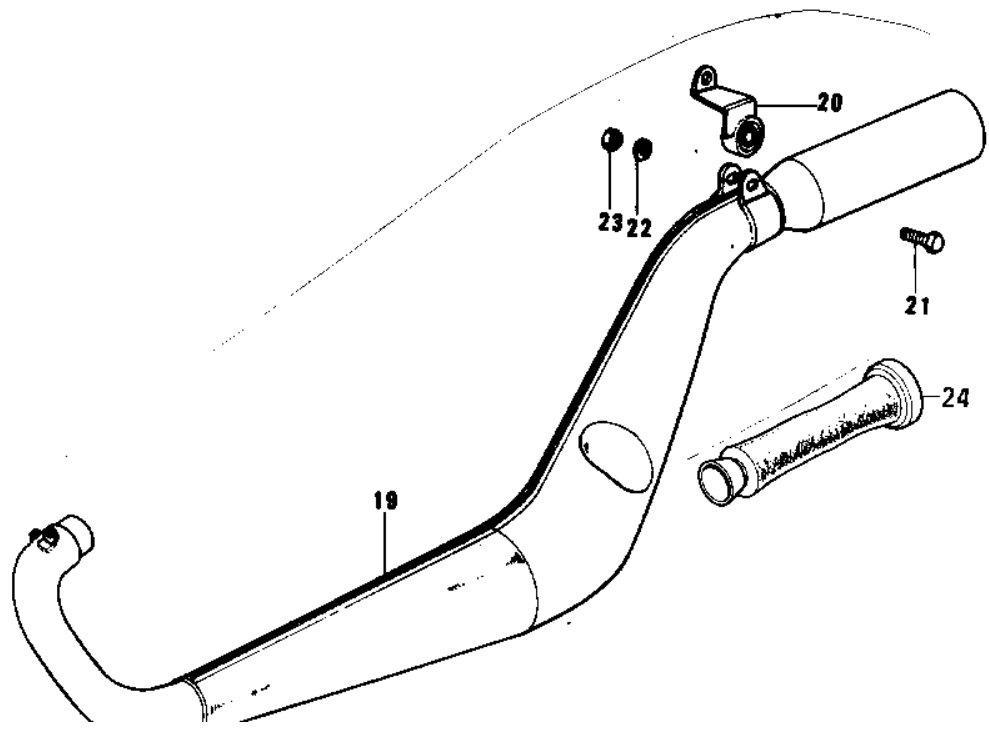

1973 F12MX PARTS DIAGRAM

AIR CLEANER/MUFFLER (73 F12MX 450)

1973 F12MX PARTS LIST

AIR CLEANER/MUFFLER (73 F12MX 450)

ITEM NAME	PART NUMBER	QUANTITY
BODY,AIR CLEANER (Ref # 1)	11011-030	1
AIR CLEANER ASSY (Ref # 2)	11010-070	1
ELEMENT,AIR,CLNR (Ref # 3)	11013-041	1
CONNECTOR (Ref # 4)	11026-008	1
CAP,AIR CLEANER BODY (Ref # 5)	11012-038	1
CLAMP,AIR CLEANER (Ref # 6)	92037-115	2
SCREW PAN HEAD 6X30 (Ref # 7)	220B0630	2
NUT-WING,6MM (Ref # 8)	92015-030	1
WASHER 6.5X20X1.6T (Ref # 9)	92022-125	6
COLLAR (Ref # 10)	92027-194	4
COLLAR (Ref # 11)	92027-195	2
DAMPER RUBBER (Ref # 12)	92075-207	2
DAMPER RUBBER (Ref # 13)	92075-208	4
SCREW PAN HEAD 6X25 (Ref # 14)	220B0625	4
SCREW PAN HEAD 6X35 (Ref # 15)	220B0635	2
WASHER SPRING 6MM (Ref # 16)	461F0600	8
WASHER PLAIN 6MM (Ref # 17)	411B0600	4
SCREW PAN HEAD 6X12 (Ref # 18)	220B0612	3
MUFFLER ASSY (Ref # 19)	18002-101	1
BRACKET,MUFFLER (Ref # 20)	18024-021	1
BOLT,FLANGED,8X35 (Ref # 21)	92001-1577	1
WASHER PLAIN 8MM (Ref # 22)	410B0800	1
NUT,8MM (Ref # 23)	311B0800	1
BAFFLE TUBE (Ref # 24)	18033-074	1