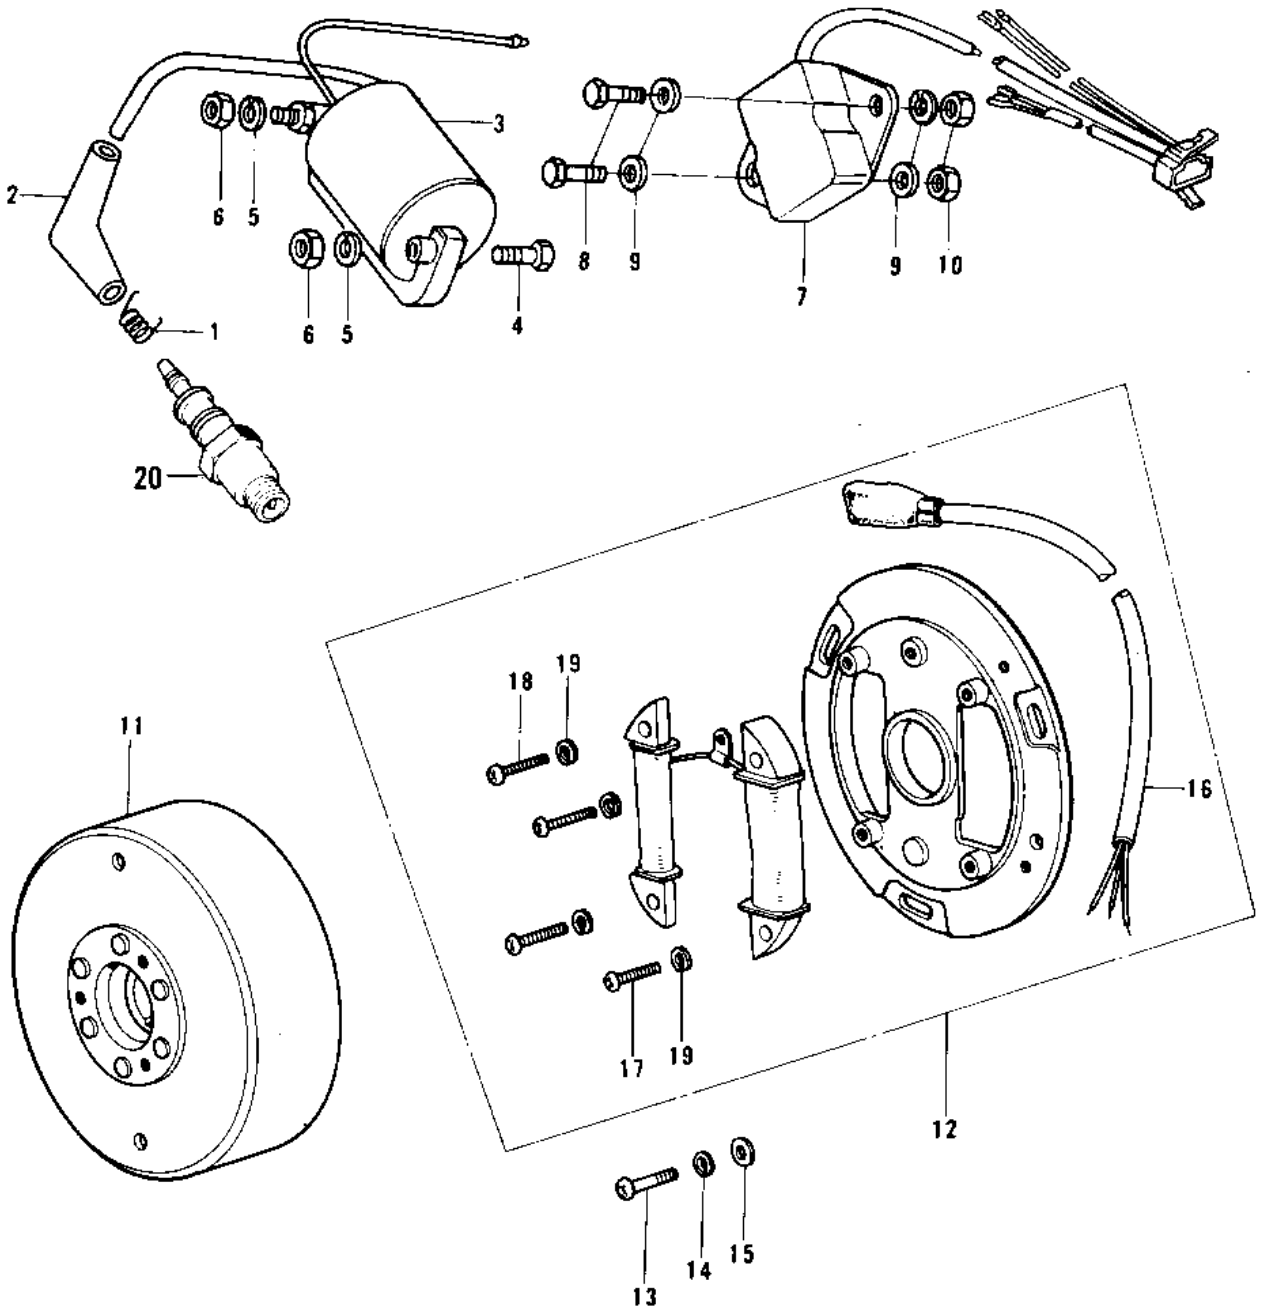

1973 F12MX PARTS DIAGRAM

IGNITION ('73 F12MX 450)

1973 F12MX PARTS LIST

IGNITION (73 F12MX 450)

ITEM NAME	PART NUMBER	QUANTITY
SPRING-SPARK PLUG CA (Ref # 1)	92101-001	1
CAP SPARK PLUG (Ref # 2)	21130-009	1
COIL,IGNITION (Ref # 3)	21121-067	1
BOLT, HEX HEAD 5X22 (Ref # 4)	110B0522A	2
WASHER PLAIN 5MM (Ref # 5)	411B0500	2
NUT,5MM (Ref # 6)	311B0500	2
IGNITION UNIT (Ref # 7)	21119-013	1
IGNITION UNIT (Ref # 7)	21119-013	1
BOLT-UPSET (Ref # 8)	112G0618	2
WASHER SPRING 6MM (Ref # 9)	461F0600	2
NUT 6MM (Ref # 10)	311B0600	2
FLYWHEEL (Ref # 11)	21050-014	1
STATOR ASST (Ref # 12)	21003-019	1
SCREW PAN HEAD 5X20 (Ref # 13)	220B0520	3
WASHER SPRING 5MM (Ref # 14)	461F0500	3
WASHER PLAIN 5MM (Ref # 15)	411B0500	3
WIRING HARNESS,MAGNT (Ref # 16)	21029-026	1
SCREW-PAN HEAD,4X20 (Ref # 17)	220E0420A	2
SCREW PAN HEAD 4X16 (Ref # 18)	220B0416	2
WASHER SPRING 4MM (Ref # 19)	461F0400	4
SPARK PLUG B9HS1 (Ref # 20)	B9HS1	1
SPARK PLUG B9HS1 (Ref # 20)	B9HS1	AL
SPK PLG B8HV (Ref # 20)	B8HV	AL