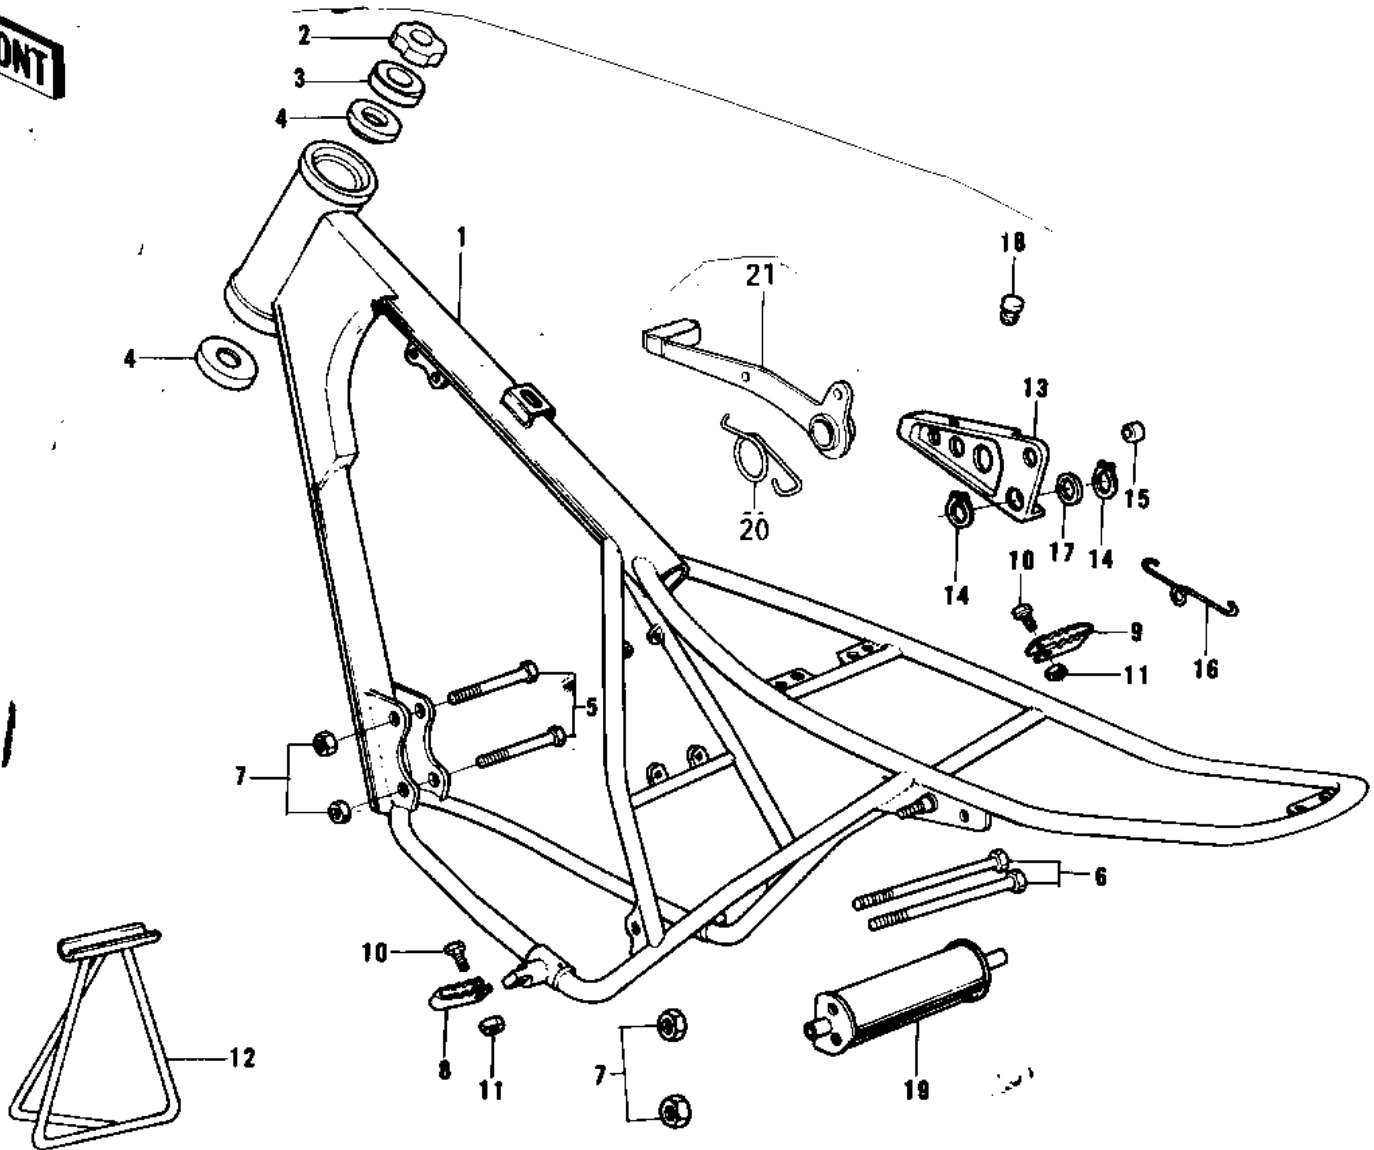

# 1973 F12MX PARTS DIAGRAM

FRAME/FRAME FITTINGS (73 F12MX 450)

Re

# 1973 F12MX PARTS LIST

## FRAME/FRAME FITTINGS (73 F12MX 450)

ITEM NAME	PART NUMBER	QUANTITY
UNAVAILABLE IN PRICE BOOK (Ref # 1)	32002-068	1
NUT (Ref # 2)	92015-1546	1
CAP,STEERING STEM (Ref # 3)	46098-014	1
BEARING,STREERIN STE (Ref # 4)	92047-016	2
BOLT,HEX HEAD,10X65 (Ref # 5)	92001-1255	2
BOLT (Ref # 6)	92003-133	2
NUT,10MM (Ref # 7)	92019-016	4
BAR,L.H FOOTREST (Ref # 8)	34028-013	1
BAR,R.H FOOTREST (Ref # 9)	34028-014	1
BOLT,HEX HEAD,8X30 (Ref # 10)	92003-137	2
NUT,LOCK,8MM (Ref # 11)	92015-1124	2
STAND,PORTABLE (Ref # 12)	34033-013	1
PEDAL-BRAKE (Ref # 13)	43001-051	1
CIRCLIP,22MM (Ref # 14)	480J2200	2
COLLAR,BRAKE PEDAL (Ref # 15)	92027-197	1
SPRING,BRK PEDAL RTN (Ref # 16)	43005-024	1
WASHER,PLAIN,30MM (Ref # 17)	92022-264	2
DAMPER RUBBER (Ref # 18)	92075-225	1
PLATE,ENGINE BASE (Ref # 19)	32117-003	1
SPRING,BRAKE PEDAL (Ref # 20)	43005-027	1
PEDAL,BRAKE (Ref # 21)	43001-061	1