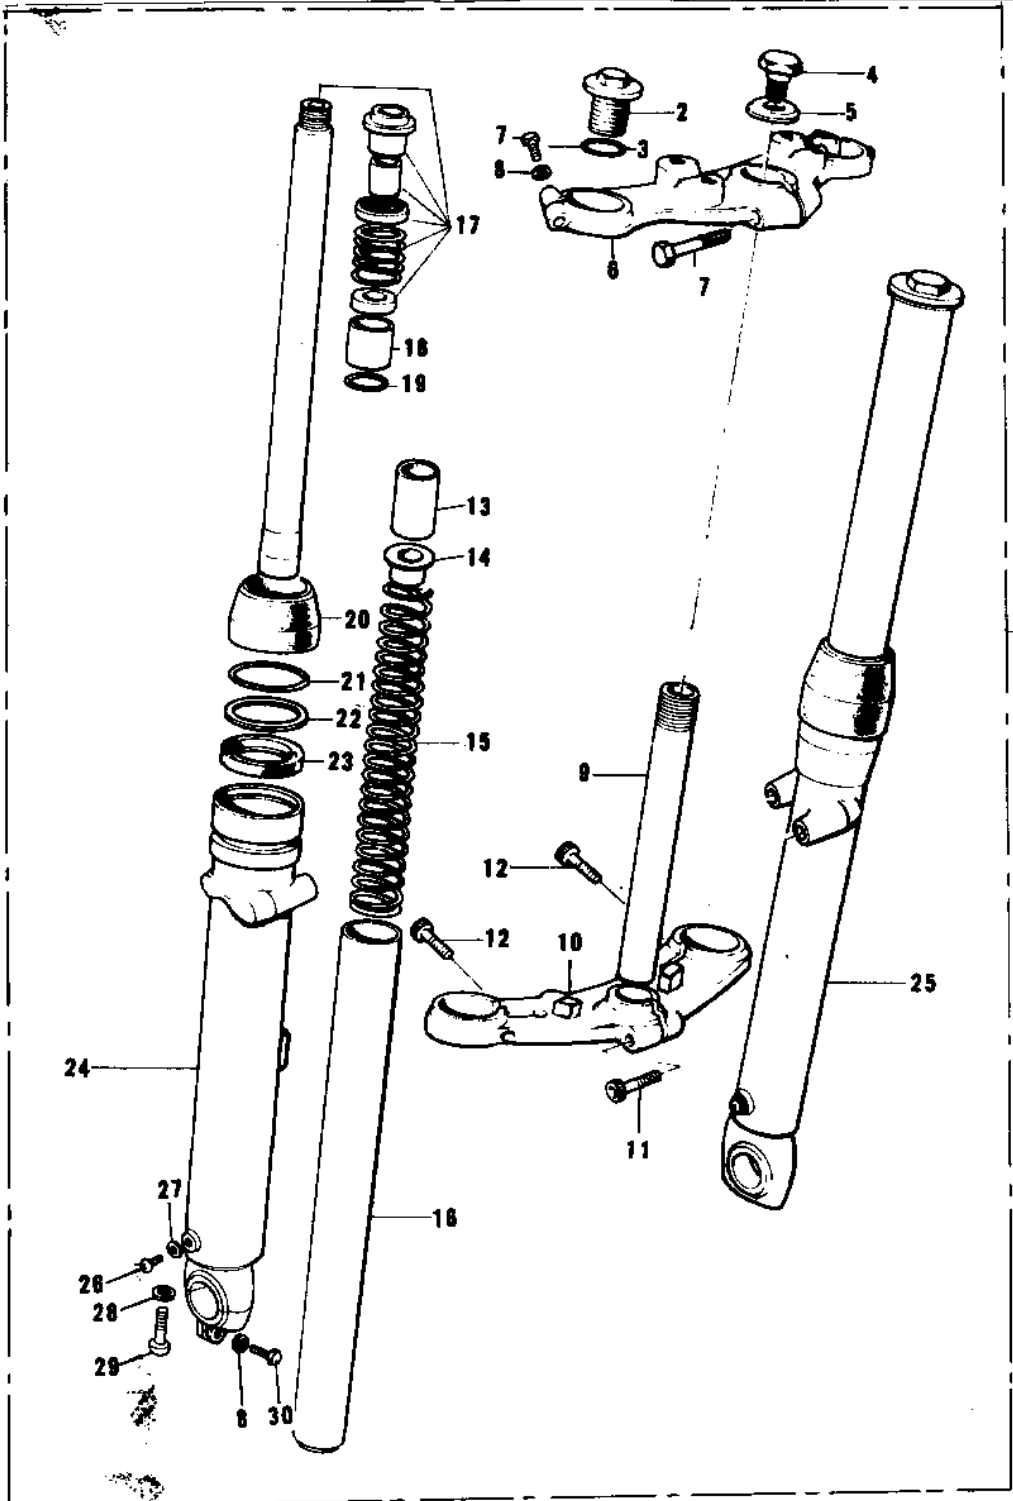

1973 F12MX PARTS DIAGRAM

FRONT FORK (73 F12MX 450)

—
R
—

1973 F12MX PARTS LIST

FRONT FORK ('73 F12MX 450)

ITEM NAME	PART NUMBER	QUANTITY
UNAVAILABLE IN PRICE BOOK (Ref # 1)	44001-120	1
BOLT-FORK FITTING (Ref # 2)	44041-037	2
"O" RING,FORK TOP (Ref # 3)	92055-1012	2
BOLT STRNG STEM HEAD (Ref # 4)	44041-007	1
WASHER STRNG STEM HD (Ref # 5)	44043-016	1
HEAD,STEERING STEM (Ref # 6)	44039-059	1
BOLT-HEX HEAD.8M/M (Ref # 7)	44041-045	3
WASHER SPRING 8MM (Ref # 8)	461F0800	4
SHAFT,STEERING STEM (Ref # 9)	44052-006	1
STEM,STEERING (Ref # 10)	44038-007	1
BOLT-STEERING STEM (Ref # 11)	44041-043	1
BOLT (Ref # 12)	44041-061	4
SPACER,FORK SPRING (Ref # 13)	44028-030	2
GUIDE-FORK SPRING (Ref # 14)	44029-019	2
SPRING,FORK (Ref # 15)	44026-050	2
TUBE,FORK INNER (Ref # 16)	44013-044	2
CYLINDER-FORK (Ref # 17)	44022-015	2
PISTON FORK (Ref # 18)	44018-001	2
CIRCLIP FORK PISTON (Ref # 19)	44044-008	2
DUST SHIELD-FORK (Ref # 20)	44010-019	2
CIRCLIP OIL SEAL FIT (Ref # 21)	44044-005	2
WASHER OIL SEAL FIT (Ref # 22)	44043-023	2
OIL SEAL,FORK (Ref # 23)	44009-020	2
TUBE,LH,FORK OUTER (Ref # 24)	44005-051	1
TUBE,RH,FORK OUTER (Ref # 25)	44006-049	1
BOLT-STEERING STEM (Ref # 26)	44041-043	2
GASKET (Ref # 27)	44045-045	2
GASKET,FORK CYLINDER (Ref # 28)	44045-057	2
BOLT-FORK CYLINDER (Ref # 29)	44041-040	2