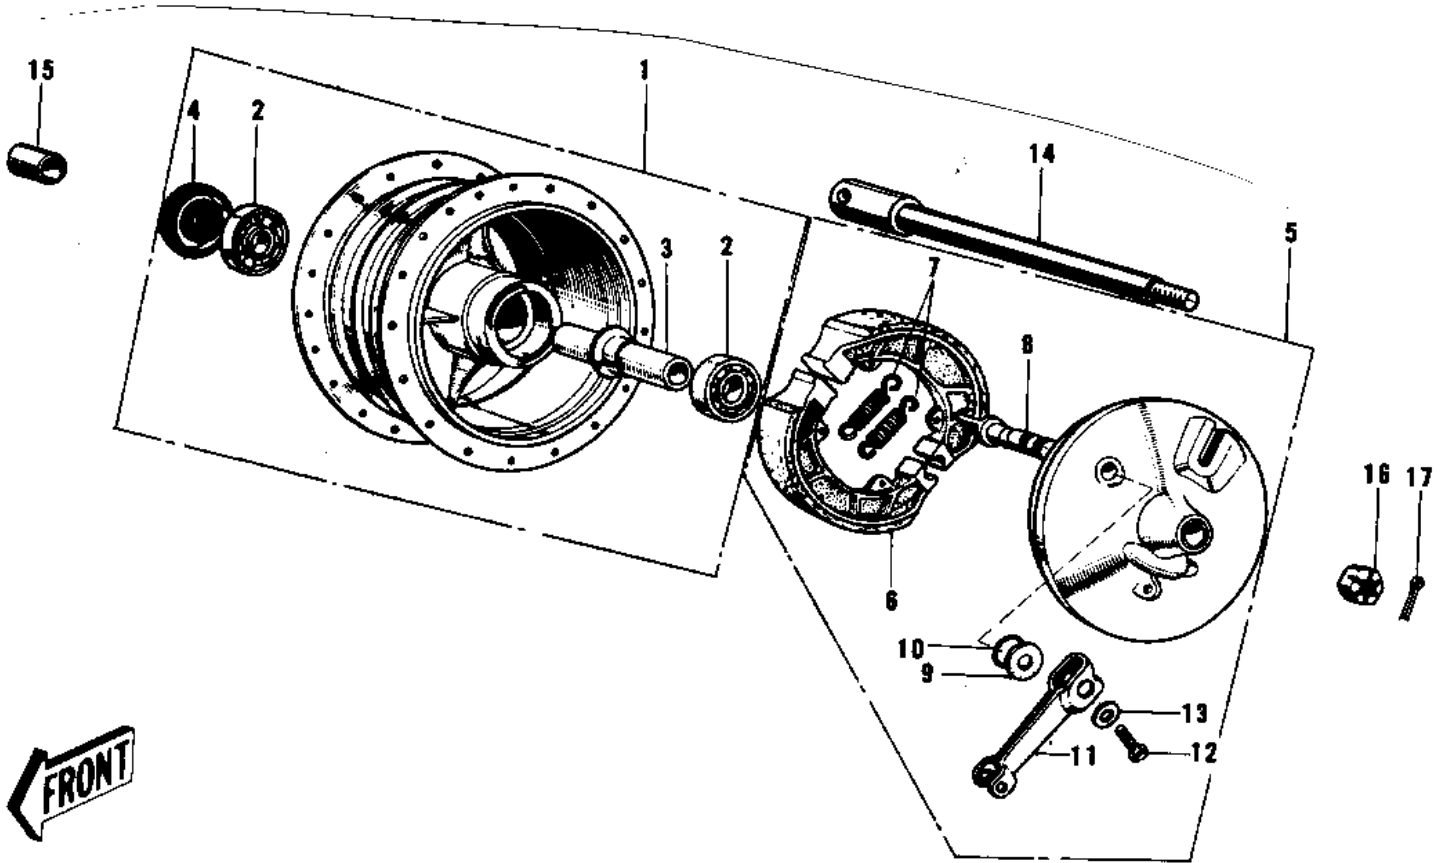

1973 F12MX PARTS DIAGRAM

FRONT HUB/BRAKE ('73 F12MX 450)

Re

1973 F12MX PARTS LIST

FRONT HUB/BRAKE ('73 F12MX 450)

ITEM NAME	PART NUMBER	QUANTITY
UNAVAILABLE IN PRICE BOOK (Ref # 1)	41034-030	1
BEARING,BALL, #6201 (Ref # 2)	92045-029	2
COLLAR (Ref # 3)	41039-023	1
OIL SEAL,TB18376 (Ref # 4)	654A18376	1
UNAVAILABLE IN PRICE BOOK (Ref # 5)	41035-043	1
SHOE,BRAKE (Ref # 6)	41048-1007	2
SPRING,BRAKE SHOE (Ref # 7)	92081-1766	2
CAM SHAFT,BRAKE (Ref # 8)	41050-014	1
WASHER (Ref # 9)	92022-257	1
"O" RING,12MM (Ref # 10)	670B2012	1
LEVER,FRT BRK CAM (Ref # 11)	41053-018	1
BOLT-UPSET (Ref # 12)	112G0630	1
WASHER PLAIN 6MM (Ref # 13)	410B0600	1
AXLE,FRONT (Ref # 14)	41068-041	1
COLLAR,FRONT AXLE (Ref # 15)	41069-023	1
NUT CASTLE 12MM (Ref # 16)	321B1200	1
PIN COTTER 3.0X25 (Ref # 17)	550D3025	1