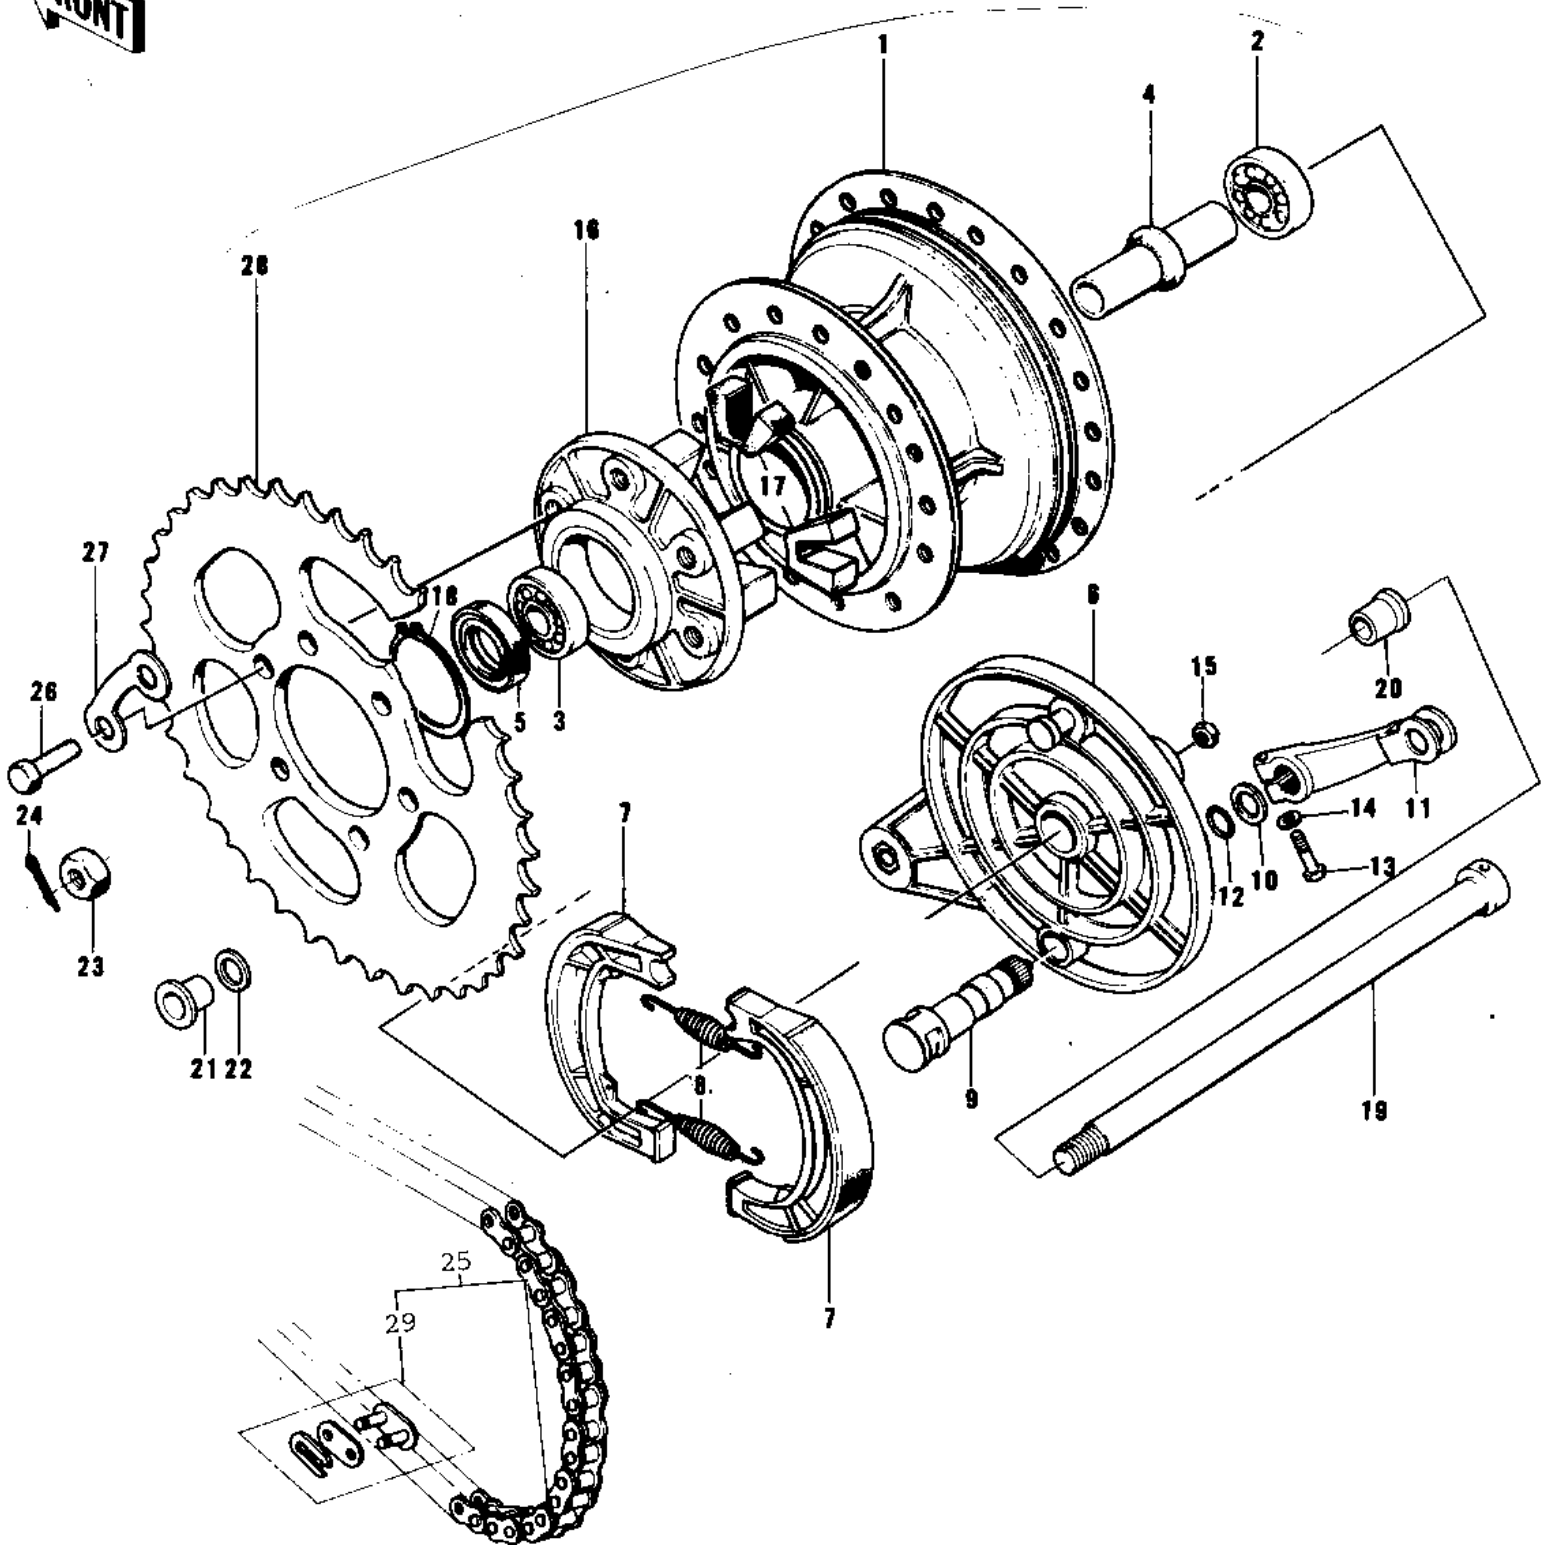

# 1973 F12MX PARTS DIAGRAM

REAR HUB/BRAKE/CHAIN (73 F12MX 450)

# 1973 F12MX PARTS LIST

REAR HUB/BRAKE/CHAIN (73 F12MX 450)

ITEM NAME	PART NUMBER	QUANTITY
DRUM ASSY REAR BRAKE (Ref # 1~5)	42005-036	1
BEARING,BALL, #6202 (Ref # 2)	92045-027	1
BEARING,BALL, #6302 (Ref # 3)	92045-028	1
COLLAR,REAR HUB BRNG (Ref # 4)	42010-024	1
OIL SEAL,TB22427 (Ref # 5)	653A22427	1
COUPLING ASSY,REAR BRAKES (Ref # 6~15)	42006-035	1
SHOE,BRAKE (Ref # 7)	42019-011	2
SPRING-BRAKE SHOE (Ref # 8)	42020-004	2
CAM SHAFT,BRAKE CAM (Ref # 9)	42026-013	1
WASHER (Ref # 10)	92022-258	1
LEVER,REAR BRAKE CAM (Ref # 11)	42029-037	1
"O" RING,15MM (Ref # 12)	670B2015	1
BOLT-UPSET,6X40 (Ref # 13)	112G0640	1
WASHER PLAIN 6MM (Ref # 14)	410B0600	1
NUT 6MM (Ref # 15)	311B0600	1
UNAVAILABLE IN PRICE BOOK (Ref # 16~18)	42008-015	1
SHOCK DAMPER (Ref # 17)	42014-022	6
CIRCLIP,50MM (Ref # 18)	480J5000	1
AXLE,REAR (Ref # 19)	42031-044	1
COLLAR,REAR AXLE (Ref # 20)	42032-041	1
COLLAR,REAR AXLE (Ref # 21)	42032-042	1
WASHER (Ref # 22)	92022-260	1
NUT-CASTLE,14MM (Ref # 23)	320B1400	1
PIN COTTER 3.0X25 (Ref # 24)	550D3025	1
DR CHAIN 520X102 (Ref # 25)	92057-023	1
BOLT-HEA HEAD,8X20 (Ref # 26)	92001-086	6
WASHER-LOCK (Ref # 27)	92088-013	3
REAR SPROCKET,43T (Ref # 28)	42041-129	1
92058-1051 (Canada) (Ref # 29)	92058-020	1