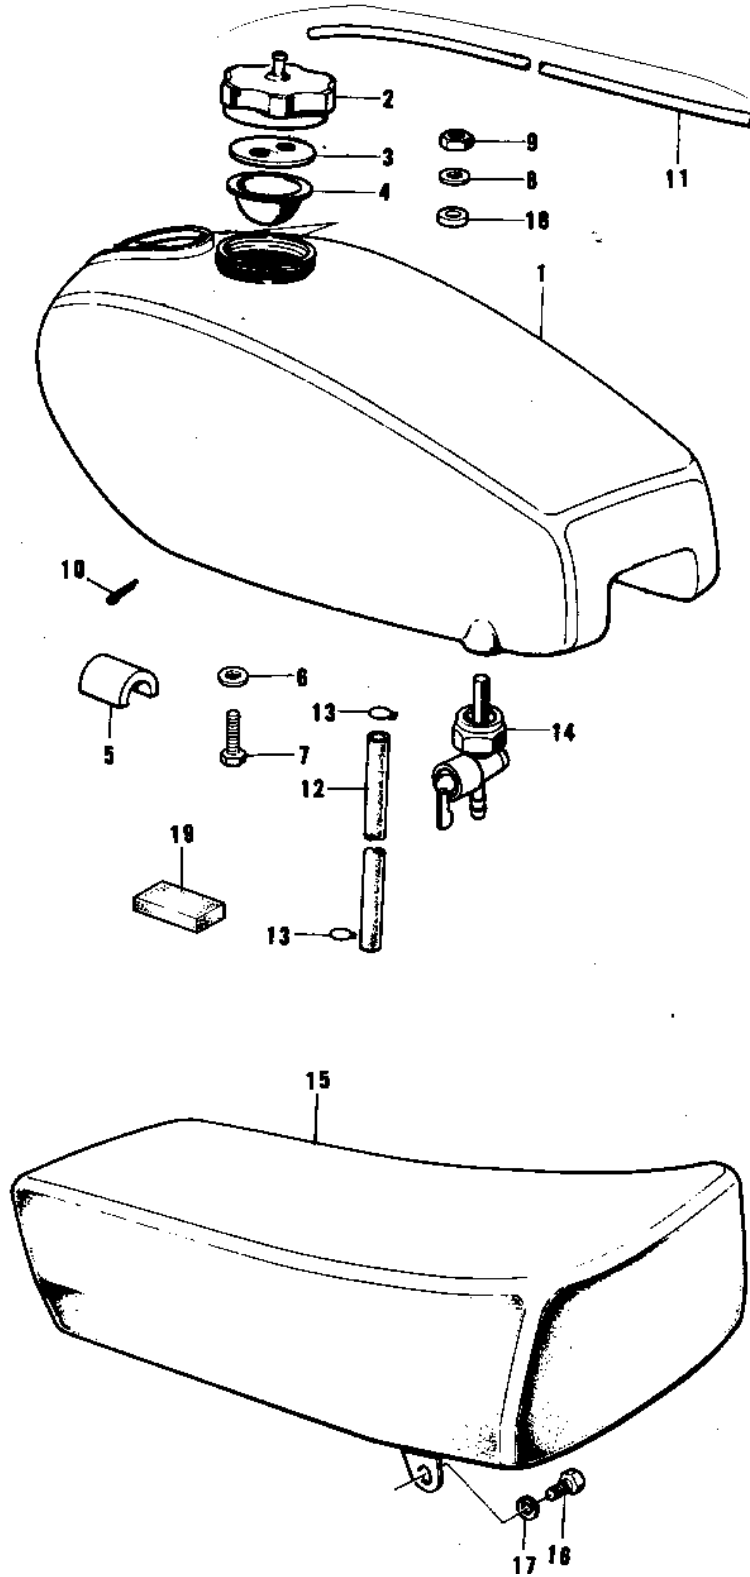

# 1973 F12MX PARTS DIAGRAM

FUEL TANK/SEAT ('73 KX 450)

—  
R  
—

## 1973 F12MX PARTS LIST

FUEL TANK/SEAT ('73 KX 450)

ITEM NAME	PART NUMBER	QUANTITY
UNAVAILABLE IN PRICE BOOK (Ref # 1)	51001-086	1
CAP,FUEL TANK (Ref # 2)	51049-021	1
WASHER (Ref # 3)	51058-003	1
GASKET,FUEL TANK CAP (Ref # 4)	51059-010	1
MAT FUEL TANK (Ref # 5)	51067-002	2
DAMPER RUBBER (Ref # 6)	92075-203	1
BOLT,FUEL TANK FITT (Ref # 7)	92003-149	1
WASHER-PL-10.5X26X2. (Ref # 8)	92022-044	1
NUT,10MM (Ref # 9)	92019-016	1
PIN-COTTER,2.5X35 (Ref # 10)	550D2535	1
TUBE-VINYL,5X400 (Ref # 11)	700Q05400	1
TUBE,FUEL TANK (Ref # 12)	51047-011	1
CLAMP-PIPE (Ref # 13)	92037-072	2
FUEL COCK ASSY (Ref # 14)	51023-033	1
SEAT ASSY (Ref # 15)	53001-085	1
BOLT-UPSET,10X20 (Ref # 16)	112B1020	2
WASHER SPRING 10MM (Ref # 17)	461F1000	2
DAMPER RUBBER,RR FEN (Ref # 18)	92075-121	1
MAT BATTERY (Ref # 19)	32103-006	1