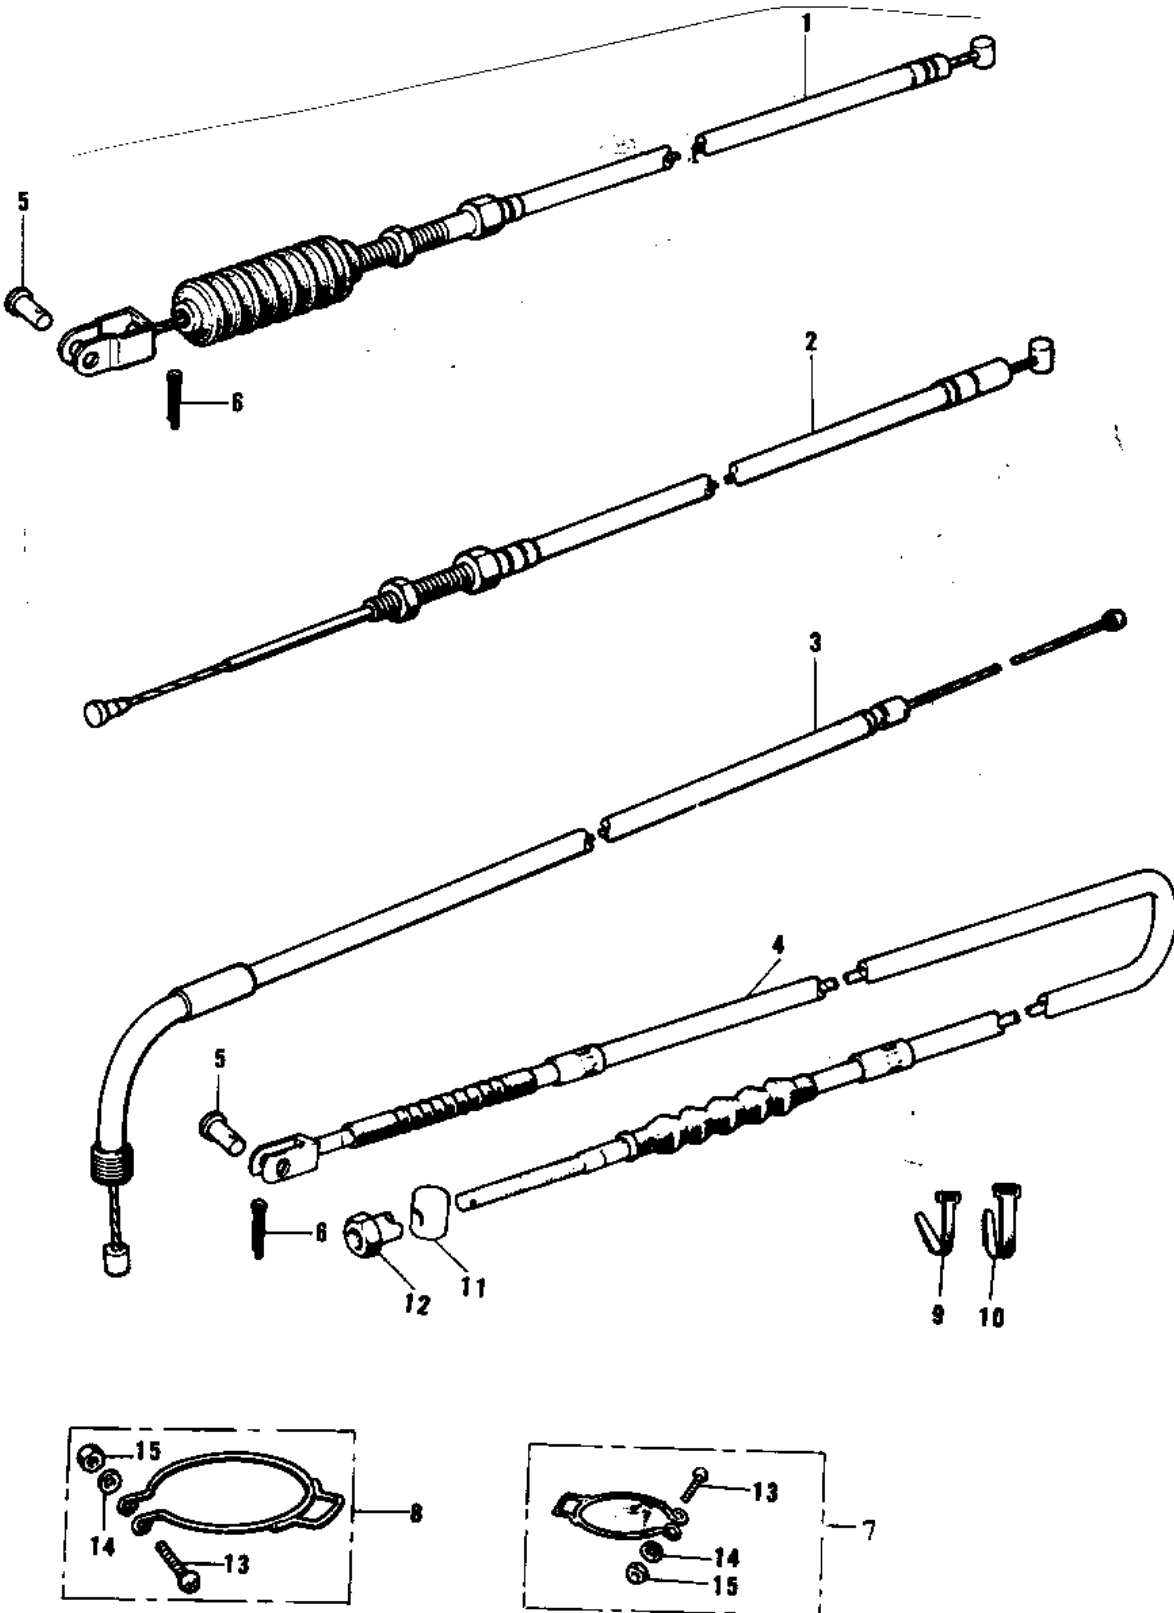

# 1973 F12MX PARTS DIAGRAM

CABLES (73 KX 450)

R  
—

## 1973 F12MX PARTS LIST

### CABLES (73 KX 450)

ITEM NAME	PART NUMBER	QUANTITY
CABLE,FRONT BRAKE (Ref # 1)	54005-075	1
CABLE,CLUTCH (Ref # 2)	54011-056	1
CABLE,THROTTLE (Ref # 3)	54012-106	1
CABLE,REAR BRAKE (Ref # 4)	54022-023	1
PIN R BRK CABLE JOIN (Ref # 5)	92043-034	2
PIN COTTER 2.0X15 (Ref # 6)	550D2015	2
GUIDE,CABLE (Ref # 7)	54030-010	1
GUIDE,CABLE (Ref # 8)	54030-009	1
BAND,SHORT (Ref # 9)	92072-030	1
BAND,MIDDLE (Ref # 10)	92072-031	2
PIN-BRAKE ROD (Ref # 11)	92043-065	1
NUT-BRAKE ROD ADJUST (Ref # 12)	92015-042	1
SCREW PAN HEAD 5X22 (Ref # 13)	220B0522	2
WASHER PLAIN 5MM (Ref # 14)	411B0500	2
NUT,5MM (Ref # 15)	311B0500	2