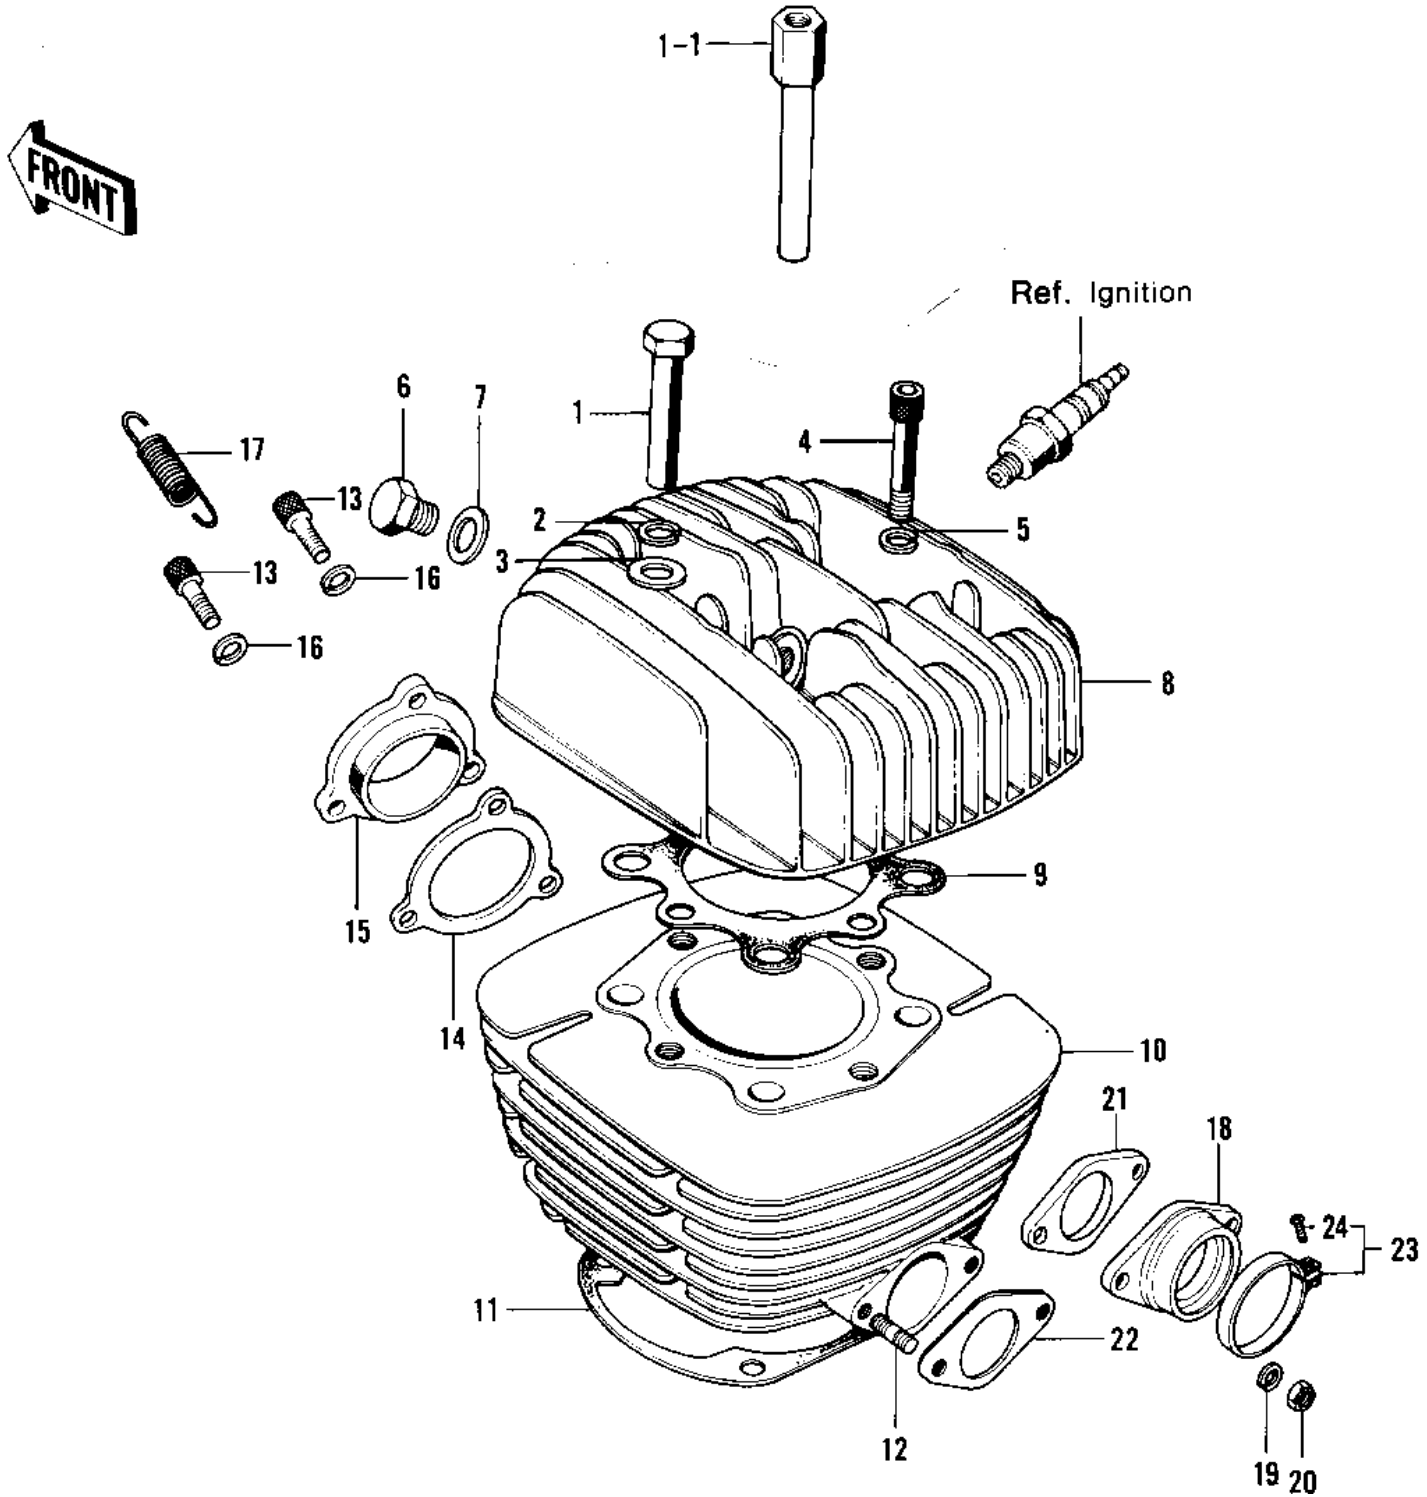

# 1974 KX450 PARTS DIAGRAM

CYLINDER HEAD/CYLINDER (74 KX 450)

F

# 1974 KX450 PARTS LIST

## CYLINDER HEAD/CYLINDER (74 KX 450)

ITEM NAME	PART NUMBER	QUANTITY
NUT 10MM (Ref # 1)	92015-022	2
NUT,CYLINDER HEAD (Ref # 1-1)	92015-073	2
WASHER SPRING 14MM (Ref # 2)	461F1400	4
WASHER PLAIN 14MM (Ref # 3)	410B1400	4
BOLT,8X50 (Ref # 4)	120P0850	4
WASHER SPRING 8MM (Ref # 5)	461F0800	4
WASHER SPRING 8MM (Ref # 5)	461F0800	4
PLUG-CYLINDER HEAD (Ref # 6)	92067-005	1
GASKET-CYL HEAD PLUG (Ref # 7)	92065-068	1
CYLINDER HEAD (Ref # 8)	11001-082	1
GASKET,CYLINDER HEAD (Ref # 9)	11004-059	1
CYLINDER (Ref # 10)	11005-102	1
GASKET,CYLINDER BASE (Ref # 11)	11009-035	1
STUD 8X20 (Ref # 12)	172G0820	2
BOLT,6X20 (Ref # 13)	120P0620	3
GASKET,EXHAUST PIPE (Ref # 14)	18050-005	1
HOLDER,EXHAUST PIPE (Ref # 15)	18062-007	1
WASHER SPRING 6MM (Ref # 16)	461F0600	3
SPRING,MUFFLER CONEC (Ref # 17)	18071-007	2
HOLDER,CARBURETOR (Ref # 18)	16065-021	1
WASHER SPRING 8MM (Ref # 19)	461F0800	2
WASHER SPRING 8MM (Ref # 19)	461F0800	2
NUT 8MM (Ref # 20)	318B0800	2
INSULATOR,HEAT (Ref # 21)	16061-015	1
GASKET,AIR INLET (Ref # 22)	16062-017	1
CLAMP,CARBURETOR HLD (Ref # 23)	92037-116	1
SCREW-PAN-CROS (Ref # 24)	220B0535	1