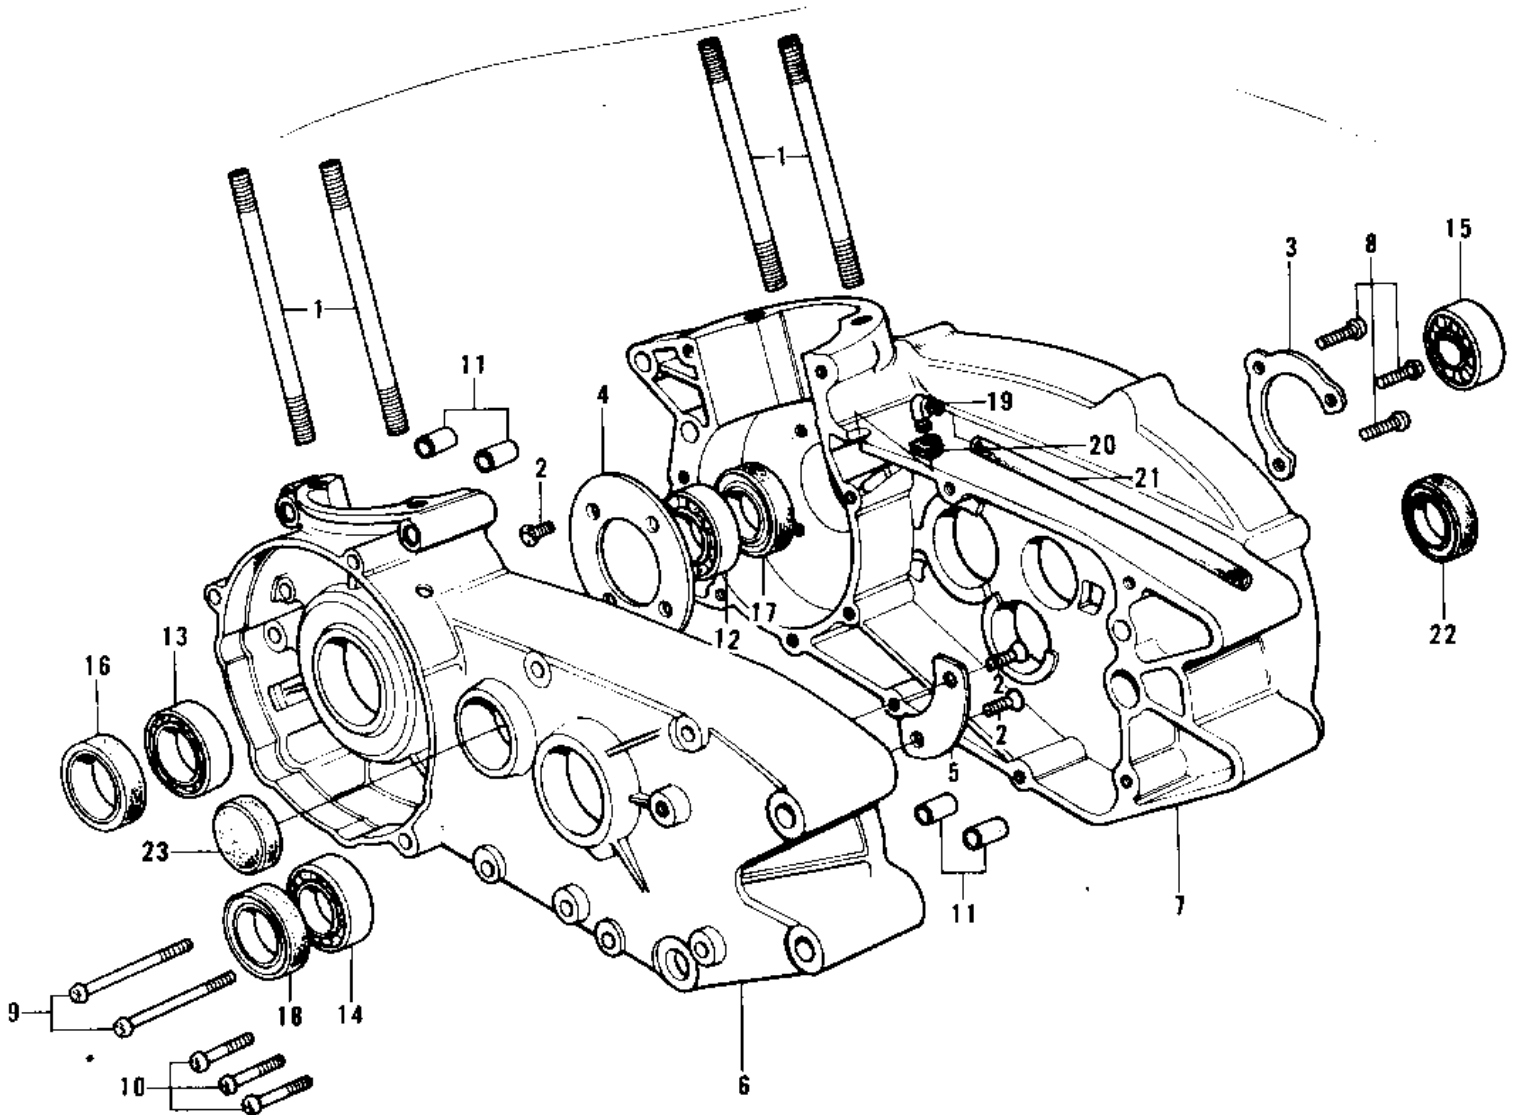

1974 KX450 PARTS DIAGRAM

CRANKCASE ('74 KX 450)

1974 KX450 PARTS LIST

CRANKCASE ('74 KX 450)

ITEM NAME	PART NUMBER	QUANTITY
STUD 10X90 (Ref # 1)	172G1090	4
SCREW CNTSNK HD 6X14 (Ref # 2)	221B0614	6
PLATE (Ref # 3)	14014-025	1
PLATE (Ref # 4)	14014-026	1
PLATE (Ref # 5)	14014-027	1
CRANKCASE,L.H (Ref # 6)	14002-094	1
CRANKCASE,R.H (Ref # 7)	14003-067	1
SCREW PAN HEAD 6X14 (Ref # 8)	220B0614	3
SCREW PAN HEAD 6X50 (Ref # 9)	220B0650	5
SCREW PAN HEAD 6X70 (Ref # 10)	220B0670	7
PIN,DOWEL,10X8.2X14 (Ref # 11)	92043-1037	4
BEARING-BALL (Ref # 12)	92045-016	1
BEARING,BALL,#6306 (Ref # 13)	92045-037	1
BEARING BALL #6205 (Ref # 14)	601B6205	1
BEARING BALL #6304 (Ref # 15)	601B6304	1
OIL SEAL,TB30508 (Ref # 16)	92050-057	1
OIL SEAL,TB35508 (Ref # 17)	653B355008	1
OIL SEAL TB3040 (Ref # 18)	92050-033	1
BREATHER ASSY (Ref # 19)	14069-1001	1
GROMMET (Ref # 20)	92071-042	1
PIPE-BREATHER (Ref # 21)	92059-061	1
BUSHING (Ref # 22)	92028-131	1
CAP,L.H.CRANKCASE (Ref # 23)	92073-024	1