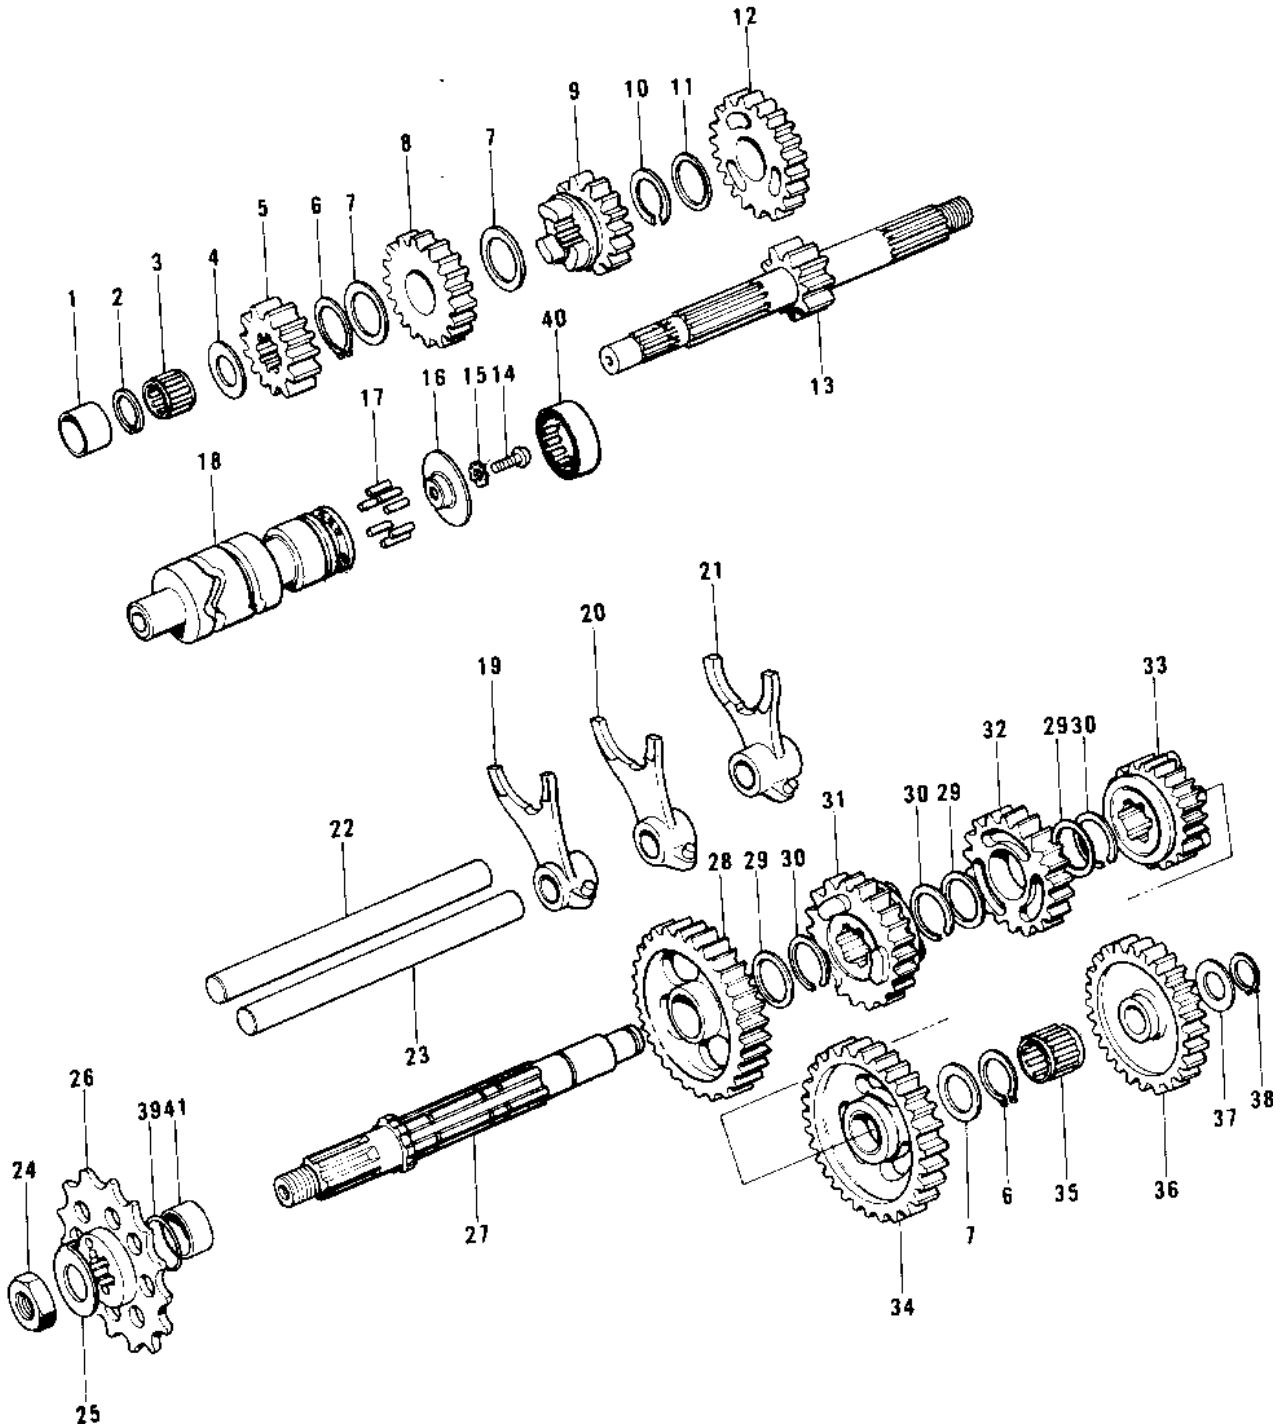

1974 KX450 PARTS DIAGRAM

TRANSMISSION/CHANGE DRUM & FORKS (74 KX)

1974 KX450 PARTS LIST

TRANSMISSION/CHANGE DRUM & FORKS (74 KX)

ITEM NAME	PART NUMBER	QUANTITY
BUSHING (Ref # 1)	92028-132	1
CIRCLIP 17MM (Ref # 2)	92033-009	1
BEARING,BALL,KT17231 (Ref # 3)	92046-035	1
WASHER,17.3X28X1.0 (Ref # 4)	92022-255	1
2ND GEAR,DRIVE SHAFT (Ref # 5)	13130-035	1
CIRCLIP,19MM (Ref # 6)	480J1900	2
WASHER (Ref # 7)	92022-252	3
4TH GEAR,DRIVE SHAFT (Ref # 8)	13134-019	1
3RD GEAR,DRIVE SHAFT (Ref # 9)	13132-034	1
CIRCLIP (Ref # 10)	92033-027	1
WASHER (Ref # 11)	92022-254	1
TOP GEAR,DRIVE SHAFT (Ref # 12)	13136-045	1
SHAFT,DRIVE (Ref # 13)	13127-044	1
SCREW PAN HEAD 6X14 (Ref # 14)	220B0614	1
WASHER LOCK 6MM (Ref # 15)	464H0600	1
HOLDER,CHANGE DRUM (Ref # 16)	13142-014	1
PIN,CHANG DRUM (Ref # 17)	92042-029	6
DRUM,GEAR CHANGE (Ref # 18)	13141-042	1
FORK,SELECTOR (Ref # 19)	13140-055	1
FORK,SELECTOR (Ref # 20)	13140-056	1
FORK,SELECTOR (Ref # 21)	13140-057	1
ROD,CLUTCH RELEASE (Ref # 22)	13209-012	1
ROD,SHIFT (Ref # 23)	13209-013	1
NUT 18MM (Ref # 24)	92015-019	1
WASHER,LOCK,18MM (Ref # 25)	92024-067	1
ENGINE SPROCKET 15T (Ref # 26)	13144-050	1
ENGINE SPROCKET 14T (Ref # 26)	13144-051	1
SHAFT,OUTPUT (Ref # 27)	13128-039	1
2ND GEAR,OUTPUT SHAF (Ref # 28)	13131-042	1

1974 KX450 PARTS LIST

TRANSMISSION/CHANGE DRUM & FORKS (74 KX)

ITEM NAME	PART NUMBER	QUANTITY
WASHER (Ref # 29)	92022-253	3
CIRCLIP (Ref # 30)	92033-026	3
4TH GEAR,OUTPUT SHAF (Ref # 31)	13135-023	1
3RD GEAR,OUTPUT SHAF (Ref # 32)	13133-034	1
TOP GEAR,OUTPUT SHAF (Ref # 33)	13137-028	1
LOW GEAR,OUTPUT SHAF (Ref # 34)	13129-049	1
BEARING-NEEDLE,KT202 (Ref # 35)	92046-1170	1
IDLE GEAR (Ref # 36)	13073-010	1
WASHER-THRUST (Ref # 37)	92022-197	1
CIRCLIP 16MM (Ref # 38)	480J1600	1
"O" RING (Ref # 39)	92055-035	1
BEARING,NEEDLE,34401 (Ref # 40)	92046-040	1
COLLAR-ENG SPROKET (Ref # 41)	92027-163	1