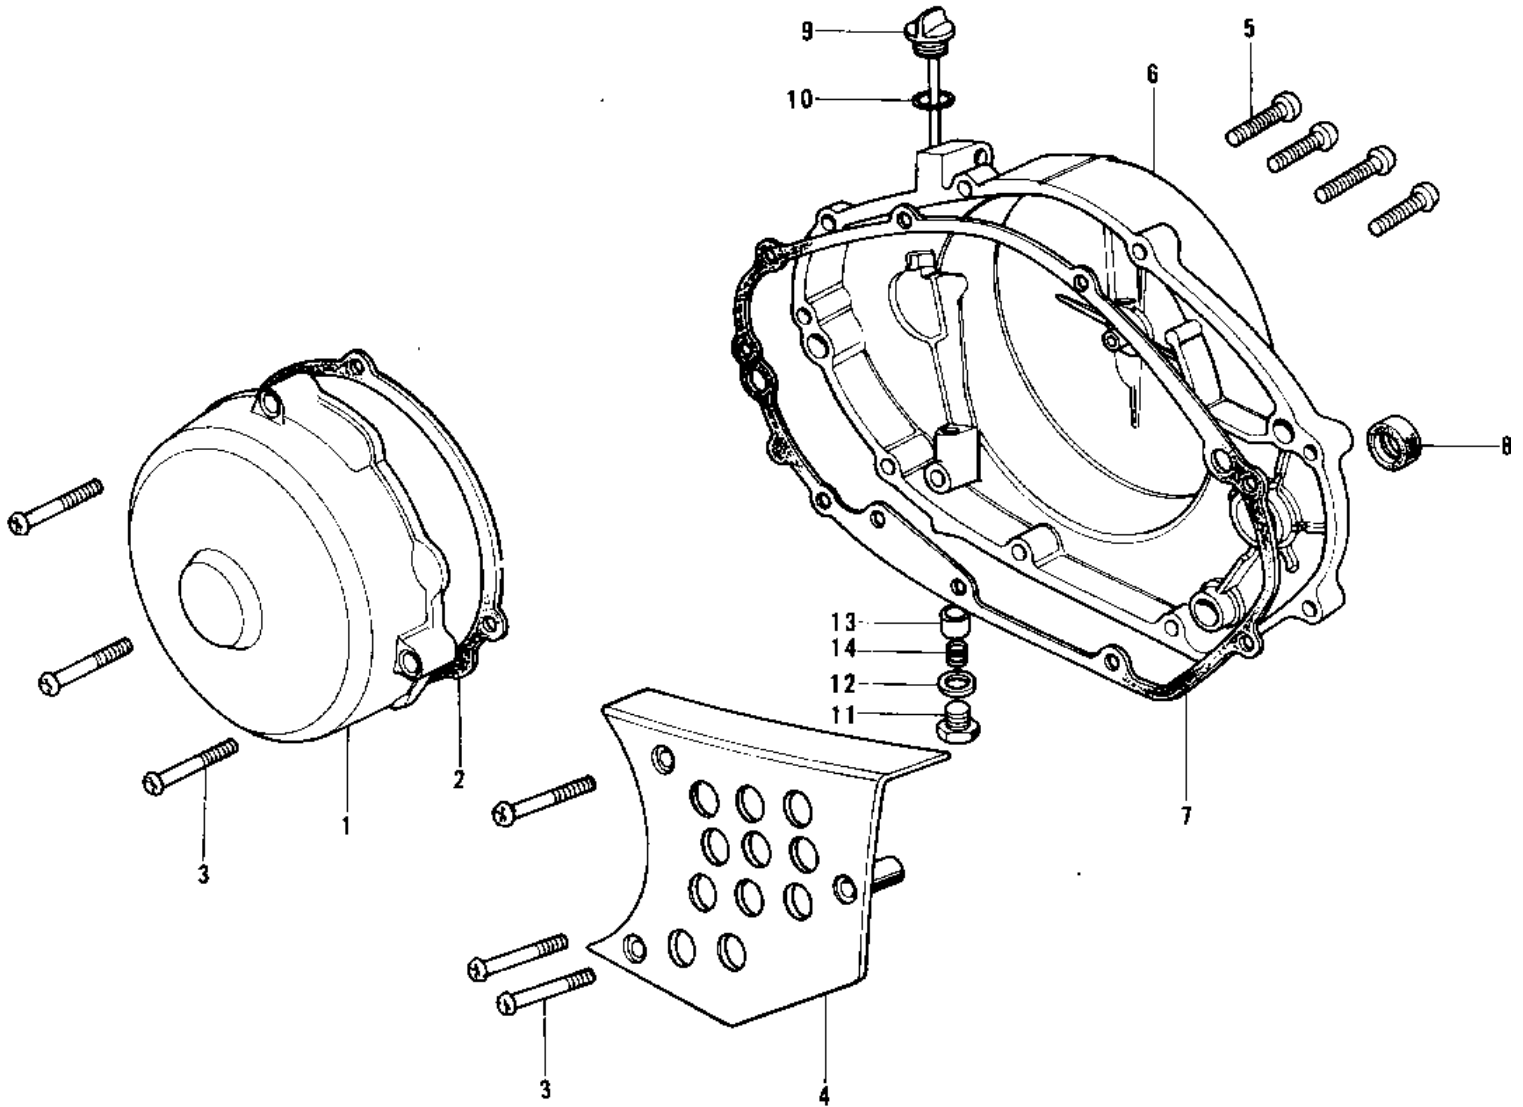

# 1974 KX450 PARTS DIAGRAM

ENGINE COVERS ('74 KX 450)

## 1974 KX450 PARTS LIST

### ENGINE COVERS ('74 KX 450)

ITEM NAME	PART NUMBER	QUANTITY
COVER,L.H ENGINE (Ref # 1)	14031-065	1
GASKET,L.H ENG COVER (Ref # 2)	14045-016	1
SCREW PAN HEAD 6X50 (Ref # 3)	220B0650	3
COVER,FRONT CHAIN (Ref # 4)	14026-017	1
SCREW PAN HEAD 6X30 (Ref # 5)	220B0630	1
COVER,R.H ENGINE (Ref # 6)	14032-087	1
GASKET,R.H ENG COTER (Ref # 7)	14046-027	1
OIL SEAL SB20285 (Ref # 8)	92049-012	1
PLUG,OIL FILLER (Ref # 9)	16115-019	1
"O" RING,20MM (Ref # 10)	670B2020	1
PLUG,OIL DRAIN (Ref # 11)	92067-014	1
GASKET,DRAIN PLUG (Ref # 12)	92065-088	1
BUSHING (Ref # 13)	92028-133	1
SPRING (Ref # 14)	92081-118	1