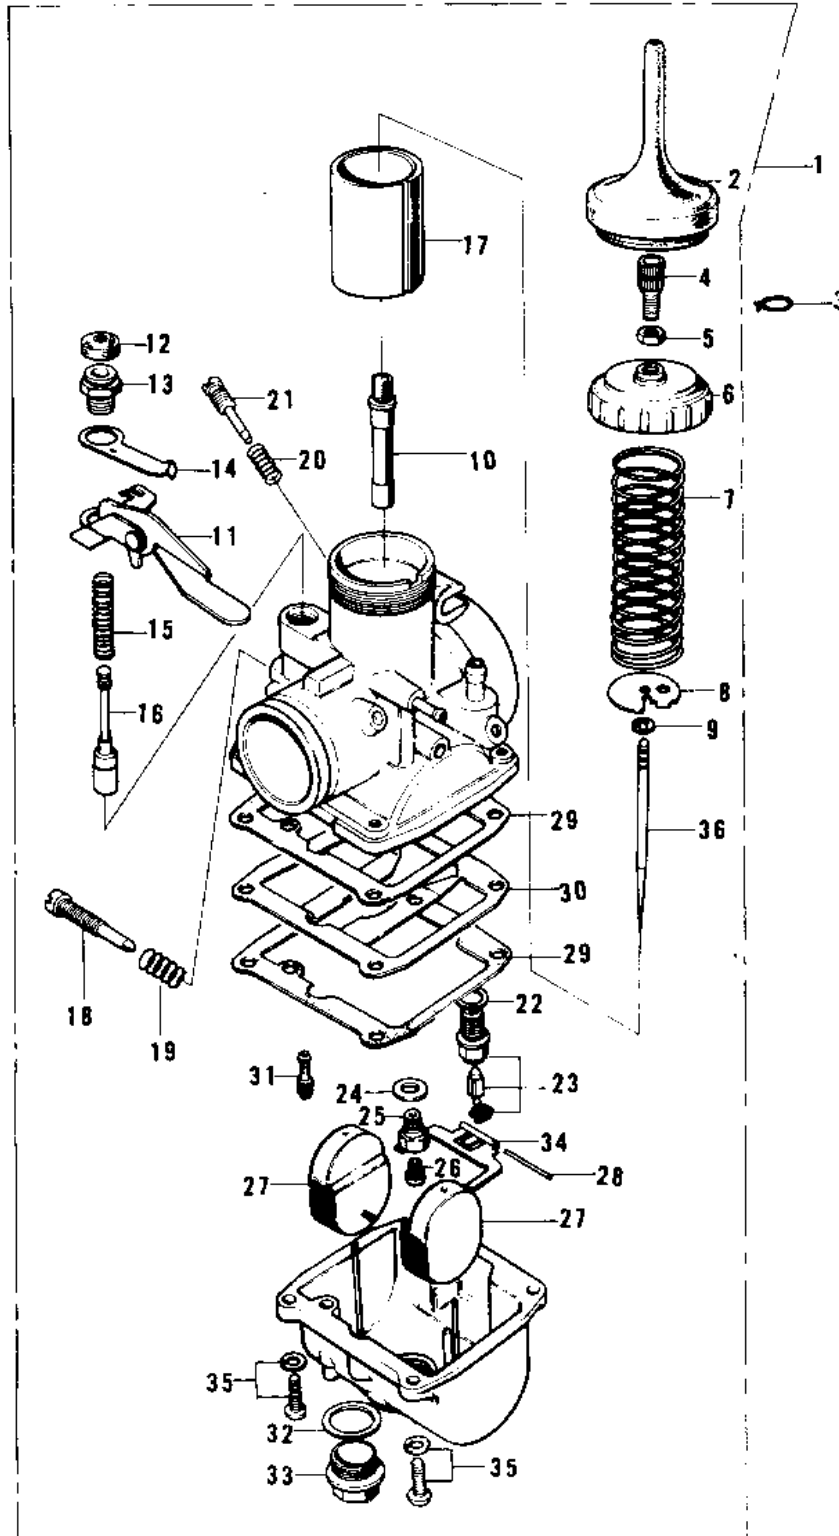

1974 KX450 PARTS DIAGRAM

CARBURETOR (74 KX 450)

1974 KX450 PARTS LIST

CARBURETOR (74 KX 450)

ITEM NAME	PART NUMBER	QUANTITY
CARBURETOR ASSY (Ref # 1)	16001-218	1
CAP,CABLE ADJUSTER (Ref # 2)	16036-011	1
CIRCLIP (Ref # 3)	92036-018	1
ADJUSTER,CABLE (Ref # 4)	16002-014	1
NUT-CABLE ADJUST LOC (Ref # 5)	16003-006	1
CAP-MIXING CHAMBER (Ref # 6)	16004-022	1
SPRING-THROTTLE VALV (Ref # 7)	16006-016	1
SEAT-SPRING-CARB (Ref # 8)	16007-022	1
CIRCLIP (Ref # 9)	16008-010	1
NEEDLE JET (Ref # 10)	16017-069	1
LEVER,STARTER PLUNGE (Ref # 11)	16063-004	1
CAP,STARTER PLUNGER (Ref # 12)	16036-012	1
CAP,PLUNGER (Ref # 13)	16012-016	1
SPRING,STATER LEVER (Ref # 14)	16013-009	1
SPRING,STARTER PLUG (Ref # 15)	16013-008	1
PLUNGER (Ref # 16)	16016-011	1
VALVE,THROTTLE (Ref # 17)	16025-059	1
SCREW,THROTTLE ADJUS (Ref # 18)	16021-022	1
SPRING THR STOP SCRE (Ref # 19)	16022-005	1
SPRING-THR STOP SCRE (Ref # 20)	16022-007	1
SCREW (Ref # 21)	16014-006	1
WASHER FLOAT VLV SEA (Ref # 22)	16029-004	1
FLOAT VALVE ASSY (Ref # 23)	16030-020	1
WASHER MAIN JET (Ref # 24)	16034-001	1
HOLDER,MAIN JET (Ref # 25)	16065-025	1
MAIN JET NO 130R (Ref # 26)	92063-057	1
FLOAT (Ref # 27)	16031-1062	2
FLOAT PIN (Ref # 28)	16032-003	1
GASKET (Ref # 29)	16019-022	2

1974 KX450 PARTS LIST

CARBURETOR (74 KX 450)

ITEM NAME	PART NUMBER	QUANTITY
PLATE (Ref # 30)	16038-010	1
JET-PILOT NO 40 (Ref # 31)	92064-024	1
WASHER-MAIN JET COVE (Ref # 32)	16034-003	1
COVER,MAIN SET (Ref # 33)	16049-004	1
ARM,FLOAT (Ref # 34)	16055-004	1
SCREW FLOAT CHAMBER (Ref # 35)	16033-011	4
JET NEEDLE (Ref # 36)	16009-060	1