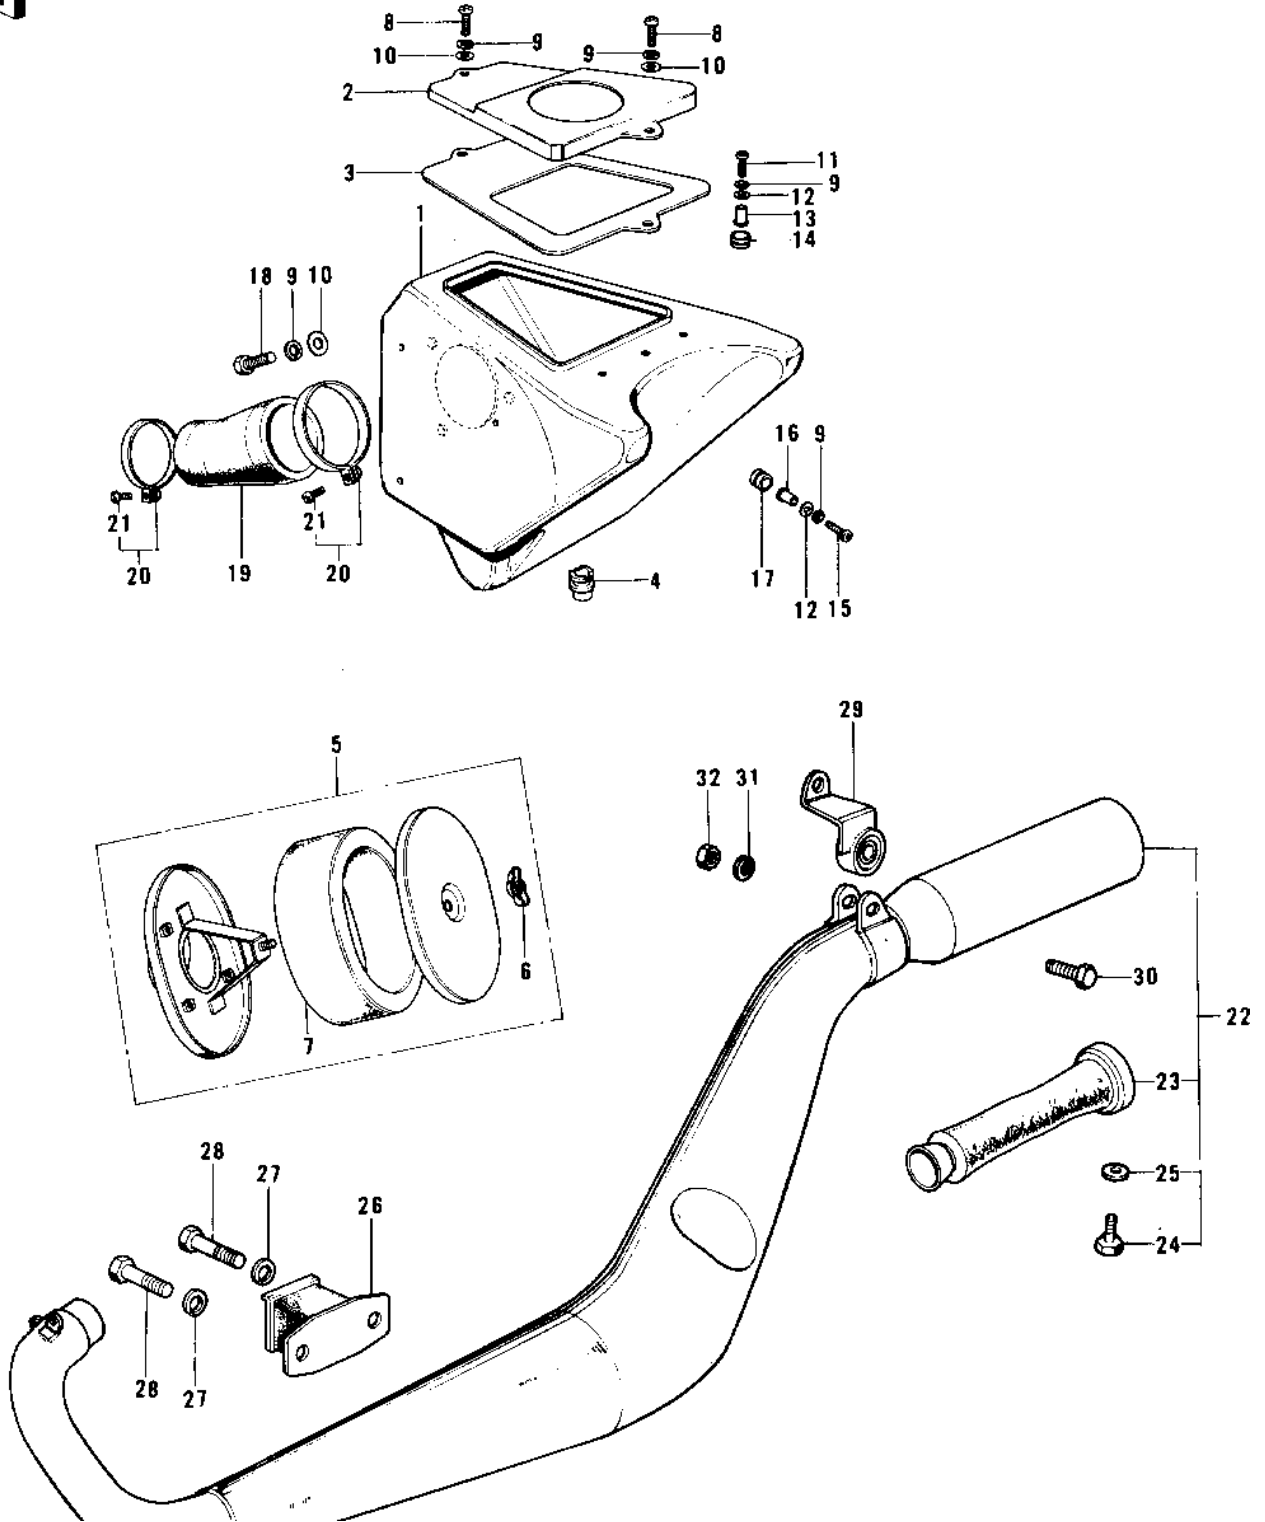

1974 KX450 PARTS DIAGRAM

AIR CLEANER/MUFFLER (74 KX 450)

1974 KX450 PARTS LIST

AIR CLEANER/MUFFLER (74 KX 450)

ITEM NAME	PART NUMBER	QUANTITY
BODY,AIR CLEANER (Ref # 1)	11011-040	1
CAP,AIR CLEANER BODY (Ref # 2)	11012-047	1
GASKET,CLEANER BODY (Ref # 3)	11017-011	1
PLUG,AIR CLEANER BOD (Ref # 4)	92067-020	1
AIR CLEANER ASSY (Ref # 5)	11010-070	1
NUT,6MM (Ref # 6)	92019-019	1
ELEMENT,AIR,CLNR (Ref # 7)	11013-041	1
SCREW PAN HEAD 6X30 (Ref # 8)	220B0630	2
WASHER SPRING 6MM (Ref # 9)	461F0600	8
WASHER PLAIN 6MM (Ref # 10)	411B0600	3
SCREW PAN HEAD 6X25 (Ref # 11)	220B0625	4
WASHER 6.5X20X1.6T (Ref # 12)	92022-125	6
COLLAR (Ref # 13)	92027-195	2
DAMPER RUBBER (Ref # 14)	92075-207	2
SCREW PAN HEAD 6X35 (Ref # 15)	220B0635	2
COLLAR (Ref # 16)	92027-194	4
DAMPER RUBBER (Ref # 17)	92075-208	4
SCREW PAN HEAD 6X12 (Ref # 18)	220B0612	3
CONNECTOR (Ref # 19)	11026-008	1
CLAMP,AIR CLEANER (Ref # 20)	92037-115	2
SCREW PAN HEAD 6X35 (Ref # 21)	220B0635	2
MUFFLER ASSY (Ref # 22)	18002-131	1
BAFFLE TUBE (Ref # 23)	18033-074	1
BOLT-UPSET,6X12 (Ref # 24)	112G0612	1
WASHER LOCK 6MM (Ref # 25)	92024-016	1
DAMPER RUBBER,MUFFLE (Ref # 26)	92075-244	1
WASHER SPRING 8MM (Ref # 27)	461F0800	2
BOLT SMALL (Ref # 28)	114G0812	2
BRACKET,MUFFLER (Ref # 29)	18024-021	1

1974 KX450 PARTS LIST

AIR CLEANER/MUFFLER (74 KX 450)

ITEM NAME	PART NUMBER	QUANTITY
BOLT,FLANGED,8X35 (Ref # 30)	92001-1577	1
WASHER PLAIN 8MM (Ref # 31)	410B0800	1
NUT,8MM (Ref # 32)	311B0800	1