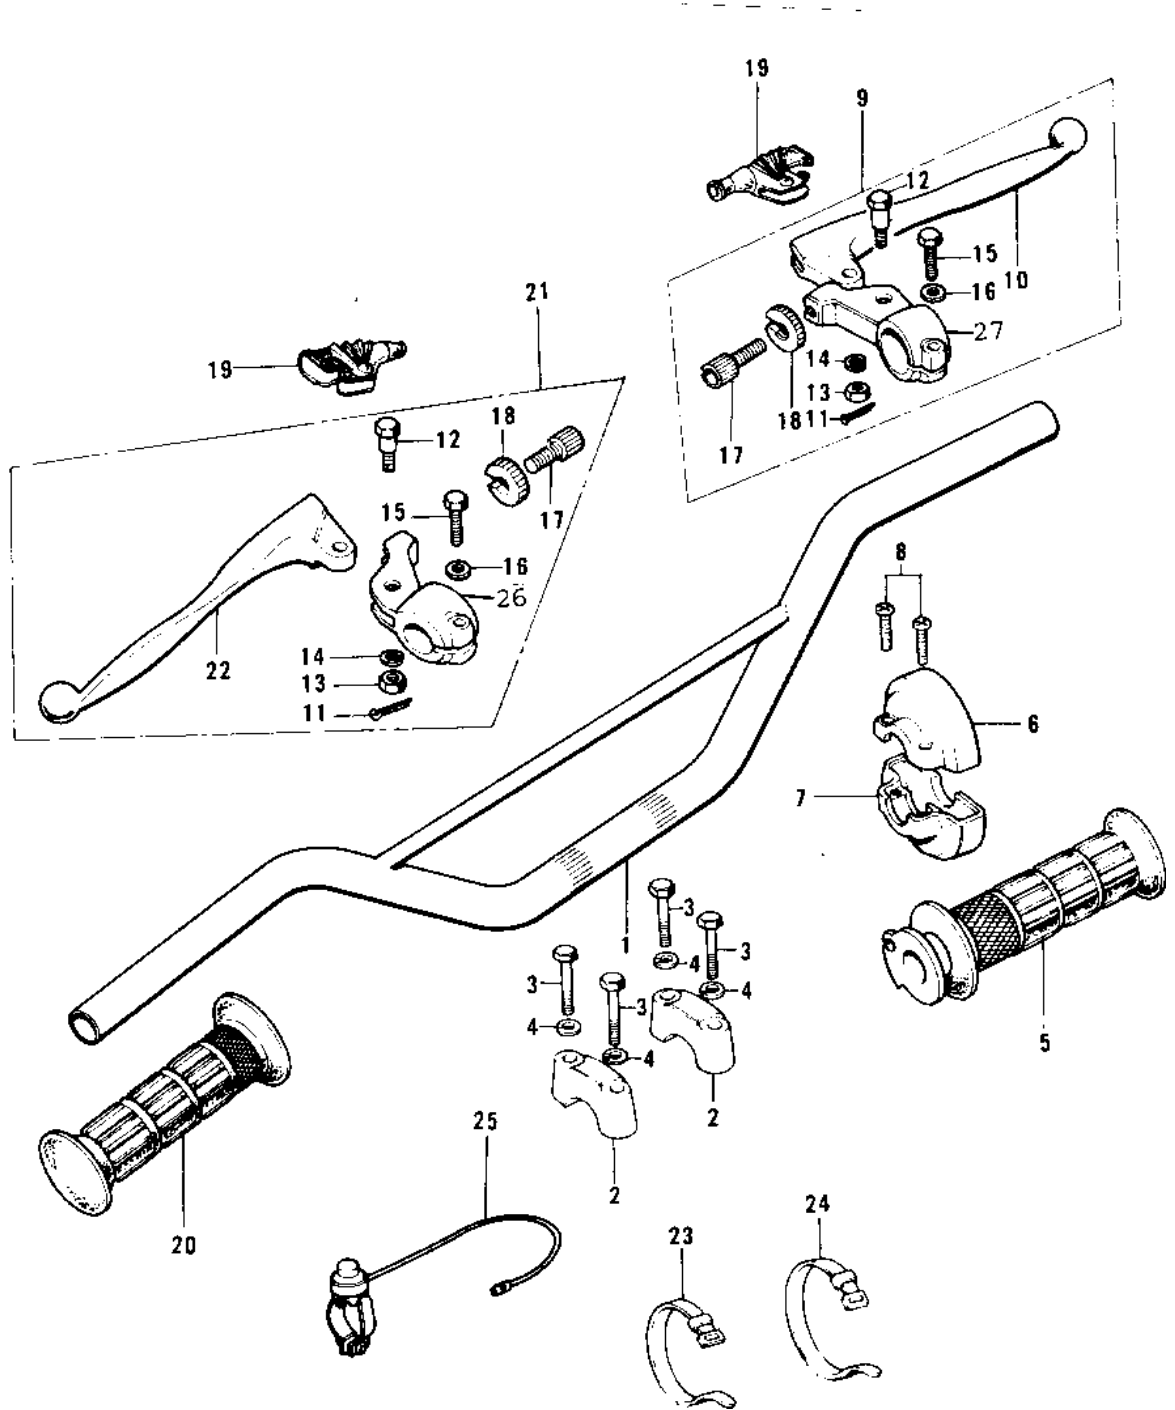

# 1974 KX450 PARTS DIAGRAM

HANDLEBAR (74 KX 450)

# 1974 KX450 PARTS LIST

## HANDLEBAR ('74 KX 450)

ITEM NAME	PART NUMBER	QUANTITY
HANDLEBAR (Ref # 1)	46004-028	1
HOLDER UPPER HANDLBA (Ref # 2)	46012-004	2
BOLT 8X38 (Ref # 3)	92001-1405	4
WASHER SPRING 8MM (Ref # 4)	461F0800	4
GRIP ASSY,THROTTLE (Ref # 5)	46019-032	1
CASE,R.H UPPER (Ref # 6)	46041-024	1
CASE,R.H LOWER (Ref # 7)	46023-020	1
SCREW PAN HEAD 5X20 (Ref # 8)	220B0520	2
LEVER ASSY,FRNT BRAK (Ref # 9)	46021-024	1
LEVER,FRONT BRAKE (Ref # 10)	46058-017	1
PIN COTTER 1.6X15 (Ref # 11)	550D1615	2
BOLT,HEX HEAD,6MM (Ref # 12)	92001-140	2
NUT CASTLE (Ref # 13)	320B0600	2
WASHER SPRING 6MM (Ref # 14)	461F0600	2
BOLT, HEX HEAD 6X22 (Ref # 15)	110N0622	2
WASHER PLAIN 6MM (Ref # 16)	411B0600	2
SCREW,CABLE ADJUST (Ref # 17)	46055-009	2
NUT,CABLE ADJUST LOC (Ref # 18)	46056-006	2
BOOTS,LEVER HOLDER (Ref # 19)	49006-1017	2
RUBBER,L.H GRIP (Ref # 20)	46075-025	1
LEVER ASSY,CLUTCH (Ref # 21)	46076-037	1
LEVER,CLUTCH (Ref # 22)	46092-020	1
BAND,SHORT (Ref # 23)	92072-030	1
BAND,MIDDLE (Ref # 24)	92072-031	2
SWITCH,ENGINE STOP (Ref # 25)	46027-012	1
HOLDER,CLUTCH LEVER (Ref # 26)	46094-014	1
HOLDER,FR BRAKE LEVE (Ref # 27)	46060-010	1