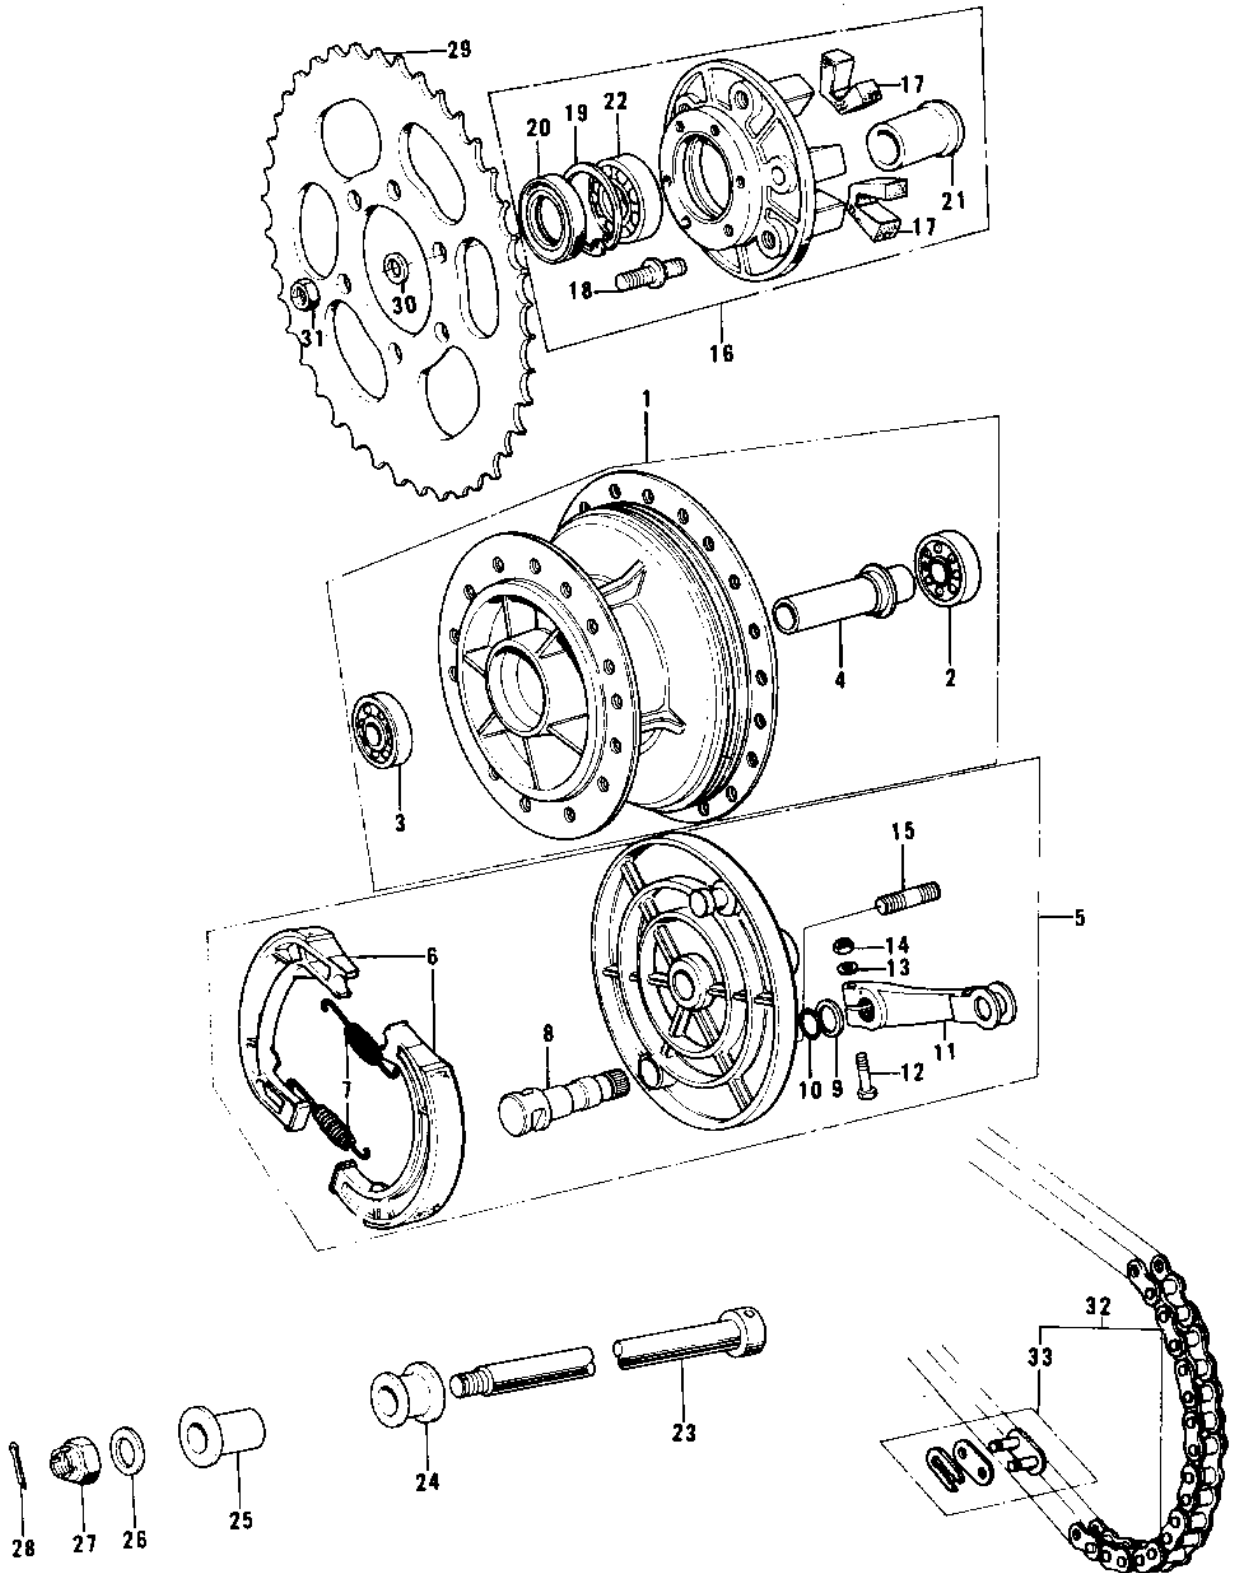

1974 KX450 PARTS DIAGRAM

REAR HUB/BRAKE/CHAIN (74 KX 450)

1974 KX450 PARTS LIST

REAR HUB/BRAKE/CHAIN (74 KX 450)

ITEM NAME	PART NUMBER	QUANTITY
DRUM ASSY,REAR BRAKE (Ref # 1)	42005-043	1
BEARING,BALL, #6202 (Ref # 2)	92045-027	1
BEARING,BALL, #6302 (Ref # 3)	92045-028	1
COLLAR,REAR HUB BRNG (Ref # 4)	42010-024	1
PANEL-ASY,RR BRK (Ref # 5)	42006-051	1
SHOE,BRAKE (Ref # 6)	42019-011	2
SPRING-BRAKE SHOE (Ref # 7)	42020-004	2
CAM SHAFT,BRAKE CAM (Ref # 8)	42026-013	1
WASHER (Ref # 9)	92022-258	1
"O" RING,15MM (Ref # 10)	670B2015	1
LEVER,REAR BRAKE CAM (Ref # 11)	42029-037	1
BOLT-UPSET,6X40 (Ref # 12)	112G0640	1
BOLT-UPSET,6X40 (Ref # 12)	112G0640	AL
WASHER PLAIN 6MM (Ref # 13)	410B0600	1
NUT 6MM (Ref # 14)	311B0600	1
STUD,10X18 (Ref # 15)	92006-004	1
COUPLING ASSY,RR BRK (Ref # 16)	42008-025	1
SHOCK DAMPER (Ref # 17)	42014-022	6
STUD,8MM,10MM (Ref # 18)	92006-005	6
CIRCLIP,47M/M (Ref # 19)	92033-1042	1
DUST SHIELD,RR BRK (Ref # 20)	42027-004	1
SLEEVE,COUPLING (Ref # 21)	42036-022	1
BEARING,BALL (Ref # 22)	92045-032	1
AXLE,REAR (Ref # 23)	42031-048	1
COLLAR,R.H RR.AXLE (Ref # 24)	42032-051	1
COLLAR,RR AXLE L.H (Ref # 25)	42032-054	1
WASHER (Ref # 26)	92022-260	1
NUT CASTLE 14MM (Ref # 27)	92103-006	1
PIN COTTER 3.0X25 (Ref # 28)	550D3025	1

1974 KX450 PARTS LIST

REAR HUB/BRAKE/CHAIN (74 KX 450)

ITEM NAME	PART NUMBER	QUANTITY
REAR SPROCKET,43T (Ref # 29)	42041-129	1
WASHER PLAIN 8MM (Ref # 30)	410B0800	6
NUT,8MM (Ref # 31)	92019-018	6
DR CHAIN 520X102 (Ref # 32)	92057-023	1
92058-1051 (Canada) (Ref # 33)	92058-020	1