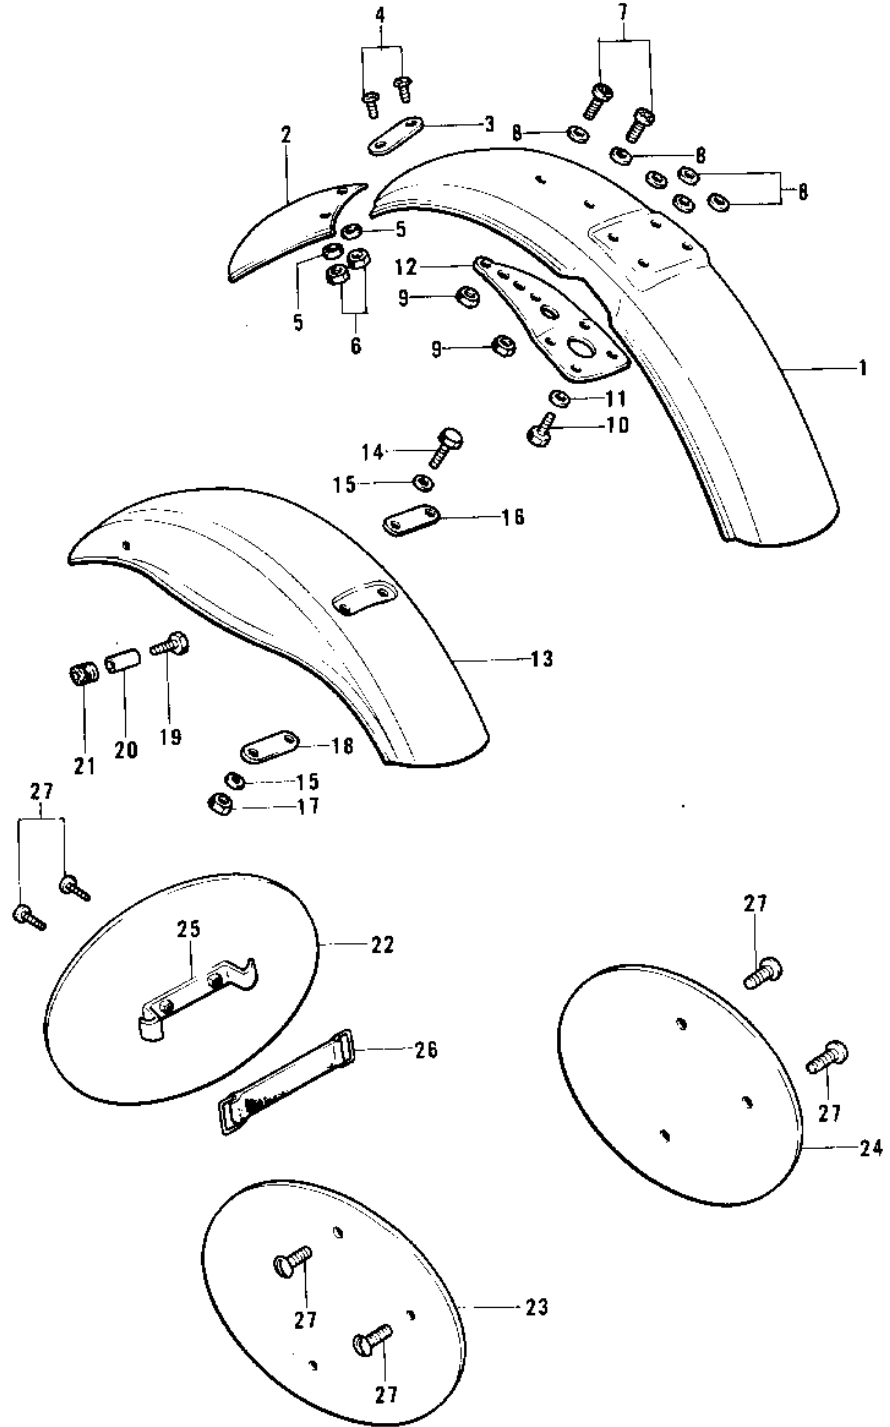

1974 KX450 PARTS DIAGRAM

FENDERS/NUMBER PLATES ('74 KX 450)

1974 KX450 PARTS LIST

FENDERS/NUMBER PLATES ('74 KX 450)

ITEM NAME	PART NUMBER	QUANTITY
FENDER-FR (Ref # 1)	35004-096	1
FLAP,FRONT FENDER (Ref # 2)	35019-005	1
PLATE,FENDER FLAP (Ref # 3)	35020-012	1
BOLT,5X12 (Ref # 4)	92001-134	2
WASHER SPRING 5MM (Ref # 5)	461F0500	2
NUT,5MM (Ref # 6)	311B0500	2
SCREW PAN HEAD 6X14 (Ref # 7)	220E0614	2
WASHER 6.5X20X1.6T (Ref # 8)	92022-125	6
NUT,6MM (Ref # 9)	92019-019	2
BOLT-UPSET,6X16 (Ref # 10)	112G0616	4
WASHER SPRING 6MM (Ref # 11)	461F0600	4
BRACKET,FRONT FENDER (Ref # 12)	35013-013	1
FENDER-RR (Ref # 13)	35022-110	1
BOLT-UPSET,6X16 (Ref # 14)	112G0616	2
WASHER PLAIN 6MM (Ref # 15)	411B0600	4
DAMPER-RUBBER (Ref # 16)	92075-072	1
NUT,6MM (Ref # 17)	92019-019	4
BRACKET,REAR FENDER (Ref # 18)	35026-008	1
BOLT 6X22 (Ref # 19)	112B0622	2
COLLAR (Ref # 20)	92027-194	2
DAMPER RUBBER (Ref # 21)	92075-208	2
PLATE,FRONT NUMBER (Ref # 22)	58029-026	1
PLATE,NUMBER (Ref # 23)	58029-019	1
PLATE,REAR NUMBER,R. (Ref # 24)	58029-032	1
BRACKET,NUMBER PLATE (Ref # 25)	58030-008	1
BAND BATTERY (Ref # 26)	92072-006	1
SCREW,6X10 (Ref # 27)	92009-1286	7