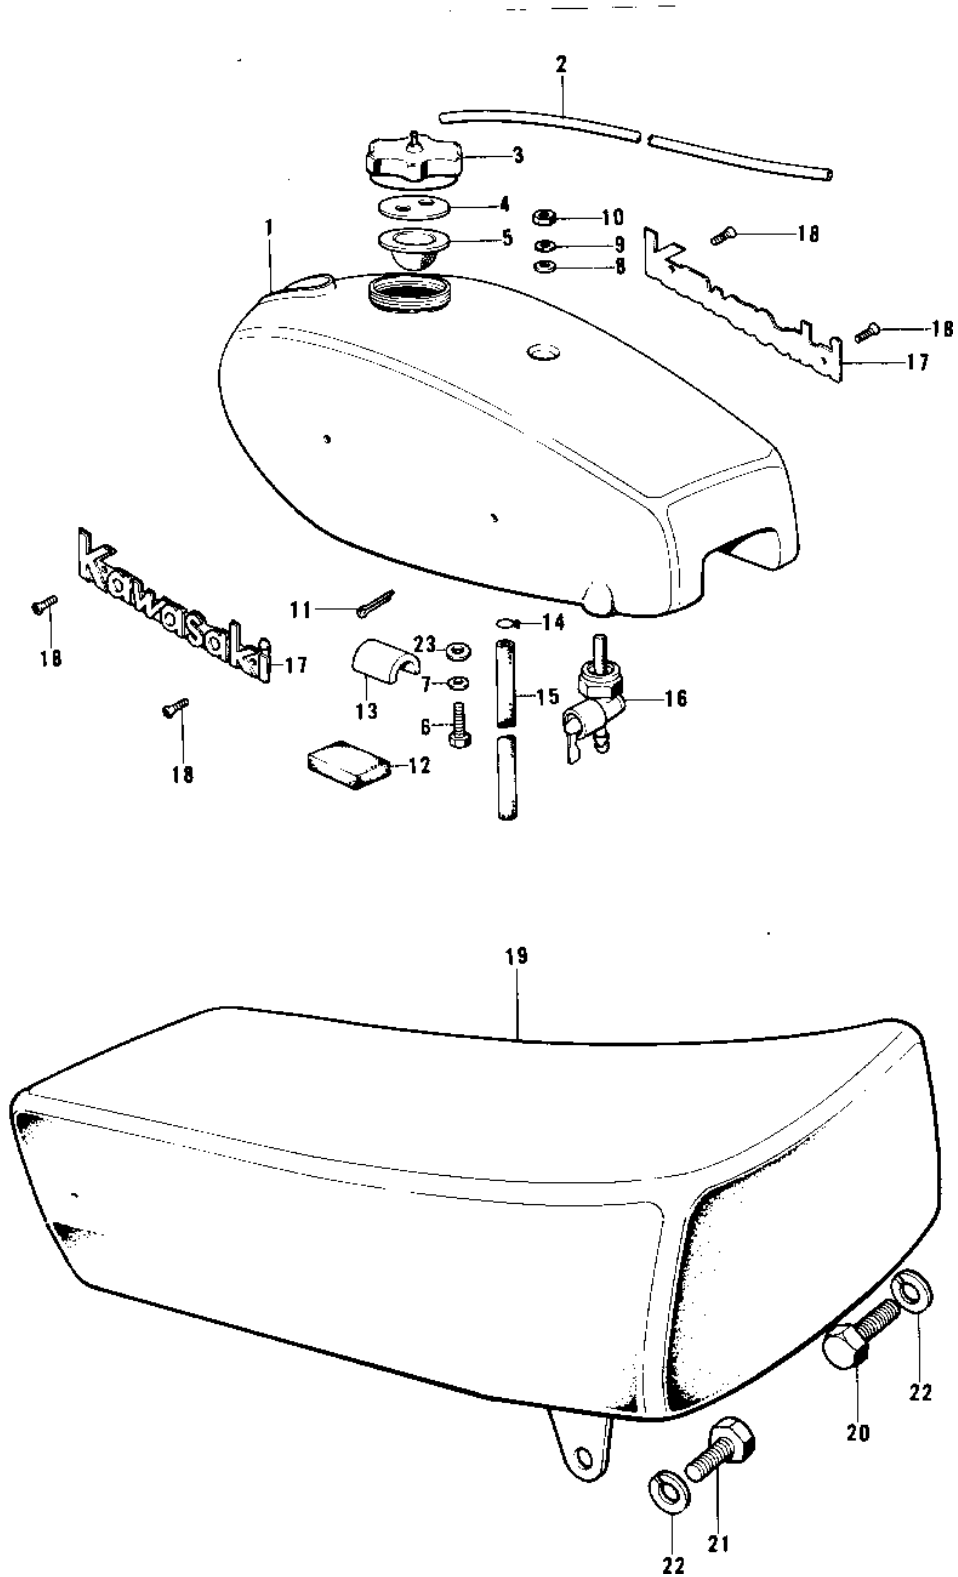

1974 KX450 PARTS DIAGRAM

FUEL TANK/SEAT ('74 KX 450)

1974 KX450 PARTS LIST

FUEL TANK/SEAT ('74 KX 450)

ITEM NAME	PART NUMBER	QUANTITY
TANK-FUEL, (Ref # 1)	51001-097	1
TUBE-VINYL,5X280 (Ref # 2)	700Q05280	1
CAP,FUEL TANK (Ref # 3)	51049-1002	1
WASHER,FUEL TANK CAP (Ref # 4)	51058-004	1
GASKET,FUEL TANK CAP (Ref # 5)	51059-012	1
BOLT,FUEL TANK FITT (Ref # 6)	92003-149	1
DAMPER RUBBER (Ref # 7)	92075-203	1
DAMPER RUBBER,RR FEN (Ref # 8)	92075-121	1
WASHER-PL-10.5X26X2. (Ref # 9)	92022-044	1
NUT,10MM (Ref # 10)	92019-016	1
PIN,COTTER,2.5X40 (Ref # 11)	550D2540	1
MAT BATTERY (Ref # 12)	32103-006	1
MAT FUEL TANK (Ref # 13)	51067-002	1
CLAMP-PIPE (Ref # 14)	92037-072	2
HOSE,FUEL (Ref # 15)	92059-144	1
FUEL COCK ASSY (Ref # 16)	51023-033	1
EMBLEM,FUEL TANK (Ref # 17)	56013-055	2
SCREW CNTSNK HD 3X6 (Ref # 18)	221B0306A	4
SEAT ASSY (Ref # 19)	53001-085	1
BOLT,HEX HEAD,10MM (Ref # 20)	92003-166	1
BOLT-UPSET,10X20 (Ref # 21)	112B1020	1
WASHER SPRING 10MM (Ref # 22)	461F1000	2
WASHER,PLAIN,10MM (Ref # 23)	92022-301	1