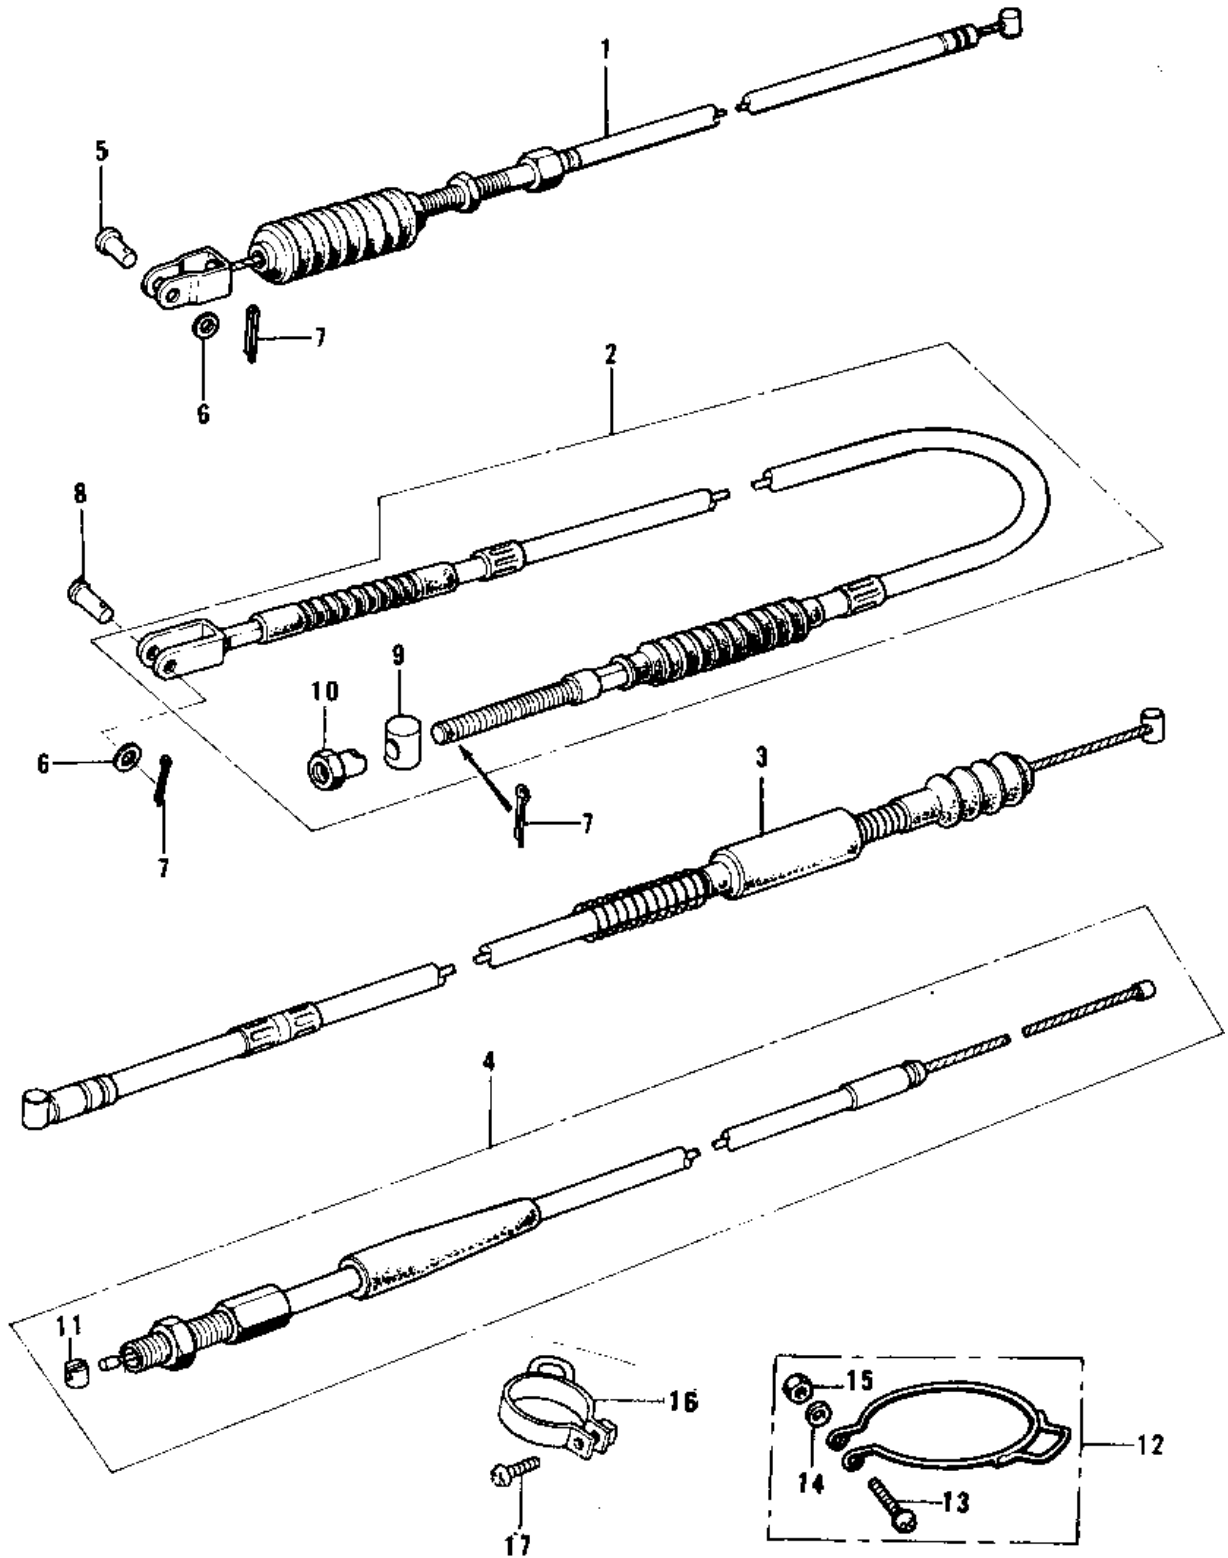

1974 KX450 PARTS DIAGRAM

CABLES (74 KX 450)

1974 KX450 PARTS LIST

CABLES (74 KX 450)

ITEM NAME	PART NUMBER	QUANTITY
CABLE,FRONT BRAKE (Ref # 1)	54005-076	1
CABLE,REAR BRAKE (Ref # 2)	54022-023	1
CABLE,CLUTCH (Ref # 3)	54011-066	1
CABLE,THROTTLE (Ref # 4)	54012-106	1
PIN-BRAKE ROD FITTIN (Ref # 5)	92043-064	1
WASHER PLAIN 6MM (Ref # 6)	410B0600	2
PIN COTTER 1.6X15 (Ref # 7)	550D1615	3
PIN R BRK CABLE JOIN (Ref # 8)	92043-034	1
PIN-BRAKE ROD (Ref # 9)	92043-065	1
NUT-BRAKE ROD ADJUST (Ref # 10)	92015-042	1
PIECE,THROTTLE CABLE (Ref # 11)	54013-001	1
GUIDE,CABLE (Ref # 12)	54030-010	1
SCREW PAN HEAD 5X22 (Ref # 13)	220B0522	1
WASHER PLAIN 5MM (Ref # 14)	411B0500	1
NUT,5MM (Ref # 15)	311B0500	1
CLAMP,FRONT BRK CABL (Ref # 16)	92037-196	1
SCREW PAN HEAD 6X20 (Ref # 17)	220B0620	1