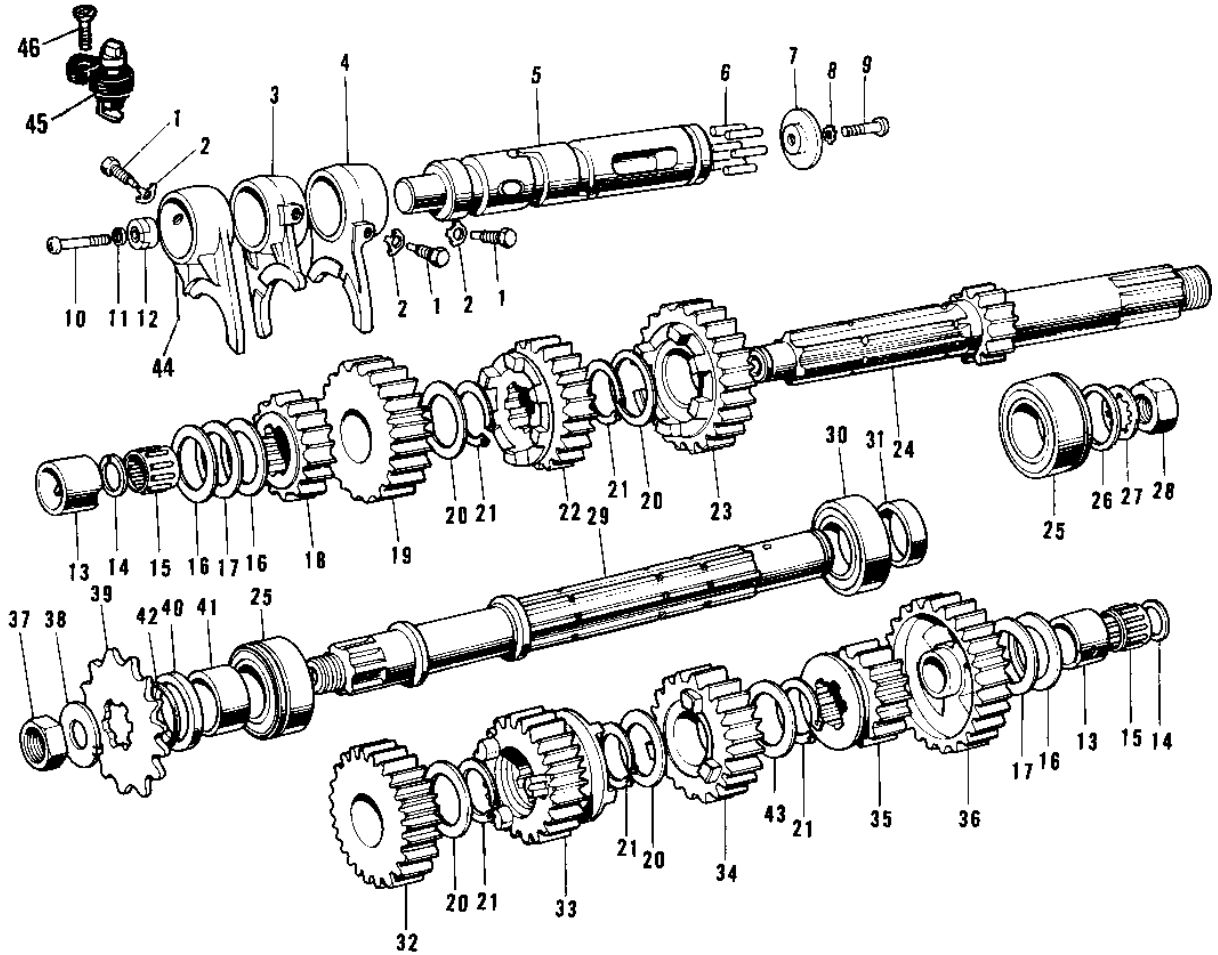

1969 Mach III PARTS DIAGRAM

TRANSMISSION/CHANGE DRUM ('69-72 H1/A/B)

1969 Mach III PARTS LIST

TRANSMISSION/CHANGE DRUM ('69-'72 H1/A/B)

ITEM NAME	PART NUMBER	QUANTITY
PIN SELECT FORK GUIDE (Ref # 1)	92043-016	3
WASHER LOCK 10MM (Ref # 2)	92031-001	3
FORK SELECTOR TOP (Ref # 3)	13140-013	1
FORK-SELECTOR,LOW (Ref # 4)	13140-014	1
DRUM ASSY-GEAR CHANGE (Ref # 5)	13239-007	1
PIN GEAR CHANGE DRUM (Ref # 6)	92042-014	6
PLATE CHANGE DRUM PIN (Ref # 7)	13142-004	1
WASHER LOCK 6MM (Ref # 8)	464H0600	1
SCREW PAN HEAD 6X12 (Ref # 9)	220B0612	1
SCREW PAN HEAD 6X25 (Ref # 10)	220B0625	1
WASHER SPRING 6MM (Ref # 11)	461F0600	1
ROTOR NEUTRAL SWITCH (Ref # 12)	13147-001	1
BUSH (Ref # 13)	92028-073	2
CIRCLIP (Ref # 14)	92033-015	2
BEARING NEEDLE (Ref # 15)	92046-010	2
WASHER THRUST (Ref # 16)	92022-112	3
WASHER THRUST (Ref # 17)	92022-113	2
2ND GEAR DRIVE SHAFT (Ref # 18)	13130-017	1
4TH GEAR DRIVE SHAFT (Ref # 19)	13134-003	1
WASHER 25MM (Ref # 20)	92022-076	4
CIRCLIP (Ref # 21)	92033-026	5
3RD GEAR DRIVE SHAFT (Ref # 22)	13132-014	1
TOP GEAR-DRIVE SHAFT (Ref # 23)	13136-041	1
SHAFT DRIVE (Ref # 24)	13127-019	1
BEARING BALL 6205NX3 (Ref # 25)	92045-010	1
WASHER THRUST (Ref # 26)	92022-114	1
WASHER LOCK 20MM (Ref # 27)	463G2000	1
NUT,20MM (Ref # 28)	92016-043	1
SHAFT OUTPUT (Ref # 29)	13128-020	1