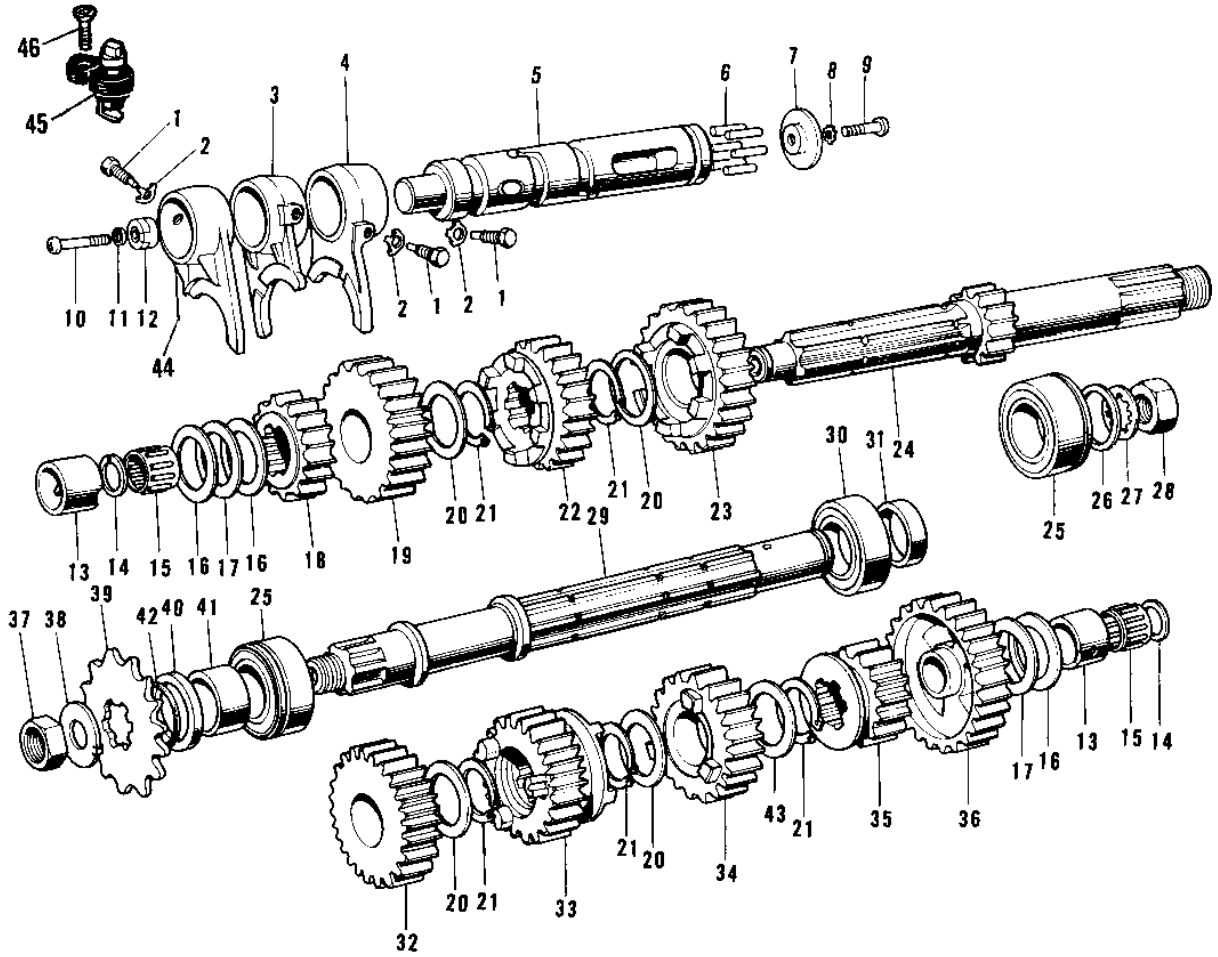

1969 Mach III PARTS DIAGRAM

TRANSMISSION/CHANGE DRUM ('69-72 H1/A/B)

1969 Mach III PARTS LIST

TRANSMISSION/CHANGE DRUM ('69-'72 H1/A/B)

ITEM NAME	PART NUMBER	QUANTITY
PIN SELECT FORK GUIDE (Ref # 1)	92043-016	3
WASHER LOCK 10MM (Ref # 2)	92031-001	3
FORK SELECTOR TOP (Ref # 3)	13140-013	1
FORK-SELECTOR,LOW (Ref # 4)	13140-014	1
DRUM ASSY-GEAR CHANGE (Ref # 5)	13239-007	1
PIN GEAR CHANGE DRUM (Ref # 6)	92042-014	6
PLATE CHANGE DRUM PIN (Ref # 7)	13142-004	1
WASHER LOCK 6MM (Ref # 8)	464H0600	1
SCREW PAN HEAD 6X12 (Ref # 9)	220B0612	1
SCREW PAN HEAD 6X25 (Ref # 10)	220B0625	1
WASHER SPRING 6MM (Ref # 11)	461F0600	1
ROTOR NEUTRAL SWITCH (Ref # 12)	13147-001	1
BUSH (Ref # 13)	92028-073	2
CIRCLIP (Ref # 14)	92033-015	2
BEARING NEEDLE (Ref # 15)	92046-010	2
WASHER THRUST (Ref # 16)	92022-112	3
WASHER THRUST (Ref # 17)	92022-113	2
2ND GEAR DRIVE SHAFT (Ref # 18)	13130-017	1
4TH GEAR DRIVE SHAFT (Ref # 19)	13134-003	1
WASHER 25MM (Ref # 20)	92022-076	4
CIRCLIP (Ref # 21)	92033-026	5
3RD GEAR DRIVE SHAFT (Ref # 22)	13132-014	1
TOP GEAR-DRIVE SHAFT (Ref # 23)	13136-041	1
SHAFT DRIVE (Ref # 24)	13127-019	1
BEARING BALL 6205NX3 (Ref # 25)	92045-010	1
WASHER THRUST (Ref # 26)	92022-114	1
WASHER LOCK 20MM (Ref # 27)	463G2000	1
NUT,20MM (Ref # 28)	92016-043	1
SHAFT OUTPUT (Ref # 29)	13128-020	1