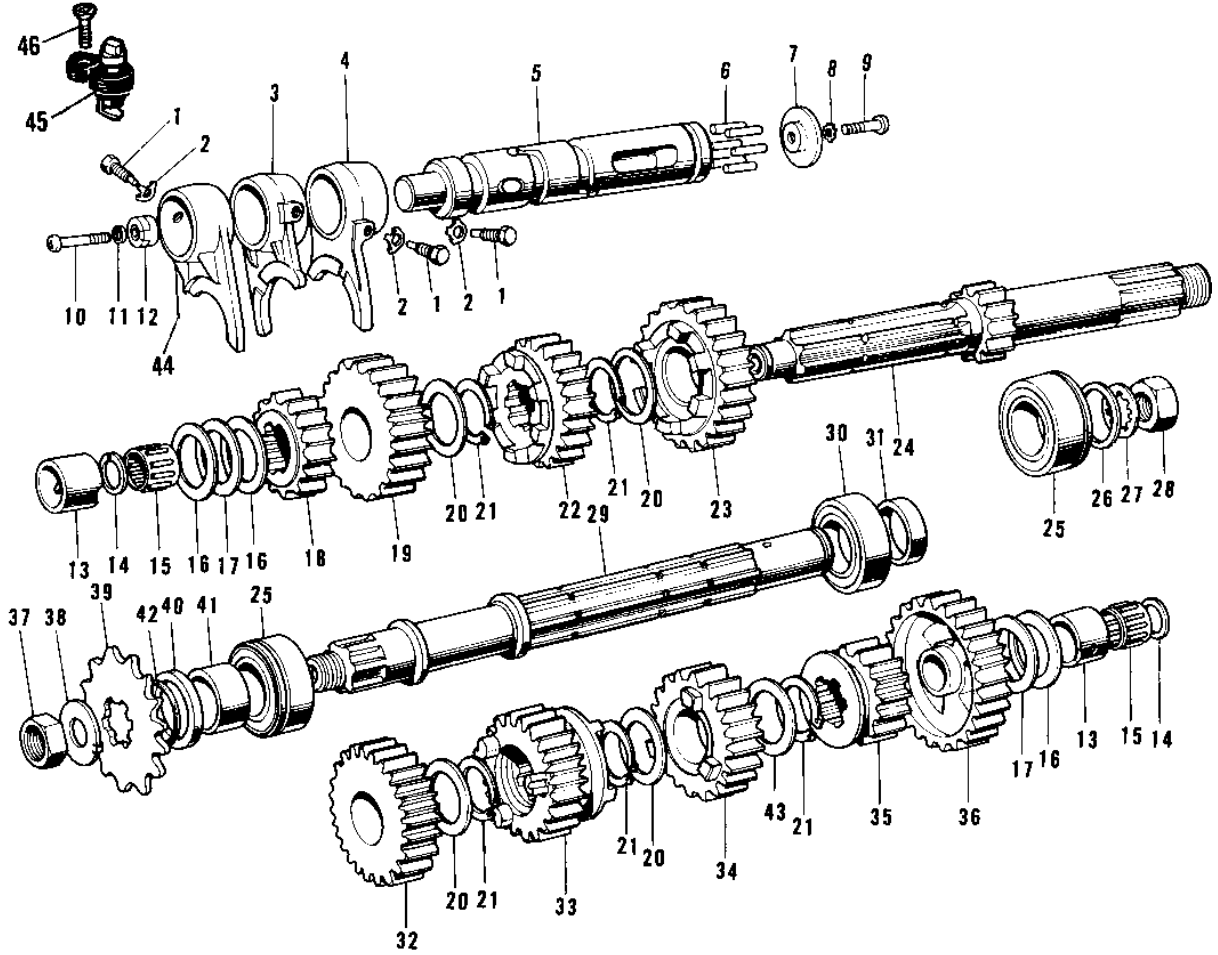

1971 H1-B PARTS DIAGRAM

TRANSMISSION/CHANGE DRUM ('69-72 H1/A/B)

1971 H1-B PARTS LIST

TRANSMISSION/CHANGE DRUM ('69-'72 H1/A/B)

ITEM NAME	PART NUMBER	QUANTITY
PIN SELECT FORK GUIDE (Ref # 1)	92043-016	3
WASHER LOCK 10MM (Ref # 2)	92031-001	3
FORK SELECTOR TOP (Ref # 3)	13140-013	1
FORK-SELECTOR,LOW (Ref # 4)	13140-014	1
DRUM ASSY-GEAR CHANGE (Ref # 5)	13239-007	1
PIN GEAR CHANGE DRUM (Ref # 6)	92042-014	6
PLATE CHANGE DRUM PIN (Ref # 7)	13142-004	1
WASHER LOCK 6MM (Ref # 8)	464H0600	1
SCREW PAN HEAD 6X12 (Ref # 9)	220B0612	1
SCREW PAN HEAD 6X25 (Ref # 10)	220B0625	1
WASHER SPRING 6MM (Ref # 11)	461F0600	1
ROTOR NEUTRAL SWITCH (Ref # 12)	13147-001	1
BUSH (Ref # 13)	92028-073	2
CIRCLIP (Ref # 14)	92033-015	2
BEARING NEEDLE (Ref # 15)	92046-010	2
WASHER THRUST (Ref # 16)	92022-112	3
WASHER THRUST (Ref # 17)	92022-113	2
2ND GEAR DRIVE SHAFT (Ref # 18)	13130-017	1
4TH GEAR DRIVE SHAFT (Ref # 19)	13134-003	1
WASHER 25MM (Ref # 20)	92022-076	4
CIRCLIP (Ref # 21)	92033-026	5
3RD GEAR DRIVE SHAFT (Ref # 22)	13132-014	1
TOP GEAR-DRIVE SHAFT (Ref # 23)	13136-041	1
SHAFT DRIVE (Ref # 24)	13127-019	1
BEARING BALL 6205NX3 (Ref # 25)	92045-010	1
WASHER THRUST (Ref # 26)	92022-114	1
WASHER LOCK 20MM (Ref # 27)	463G2000	1
NUT,20MM (Ref # 28)	92016-043	1
SHAFT OUTPUT (Ref # 29)	13128-020	1