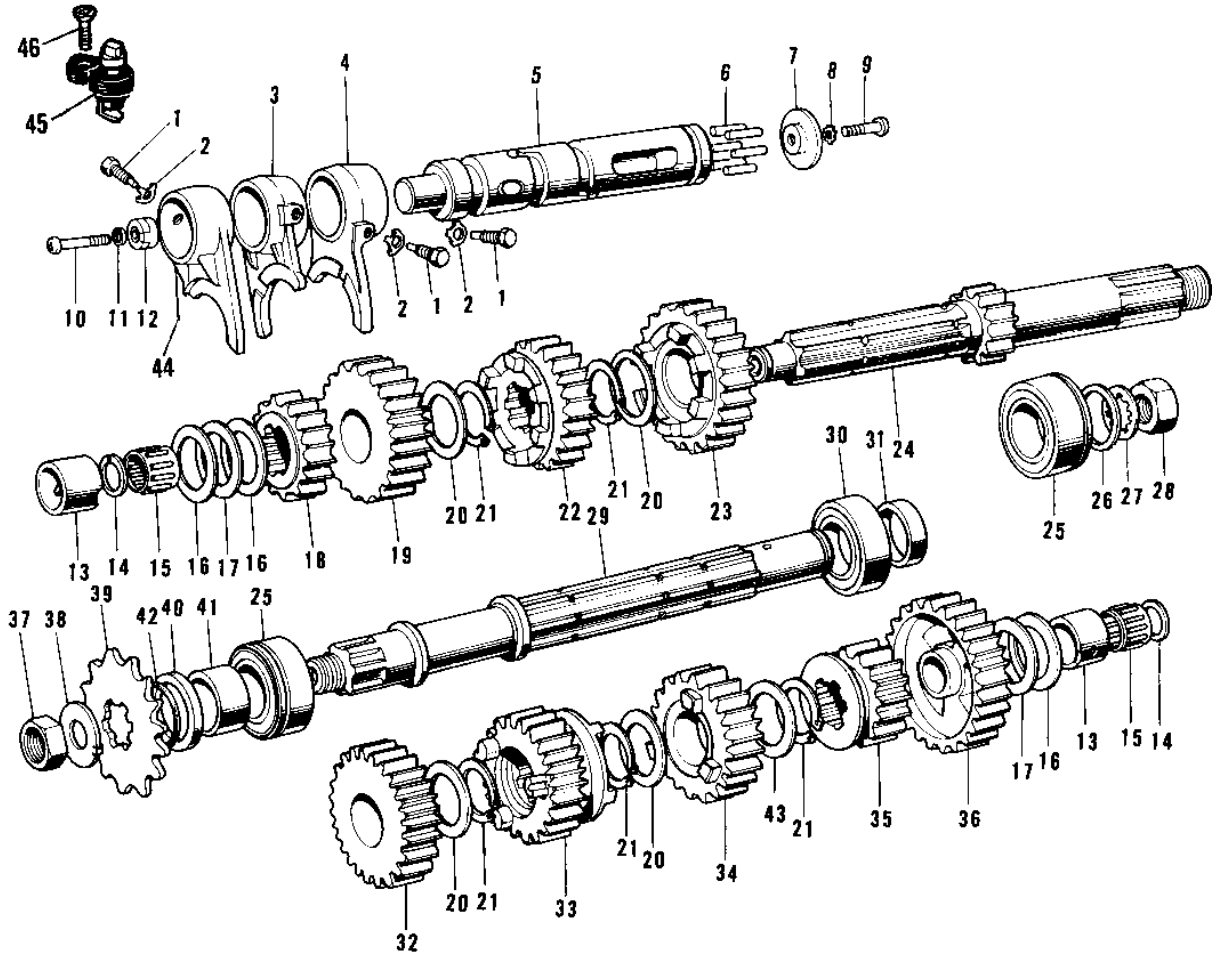

1973 H1-D PARTS DIAGRAM

TRANSMISSION/CHANGE DRUM ('69-72 H1/A/B)

1973 H1-D PARTS LIST

TRANSMISSION/CHANGE DRUM ('69-'72 H1/A/B)

ITEM NAME	PART NUMBER	QUANTITY
PIN SELECT FORK GUIDE (Ref # 1)	92043-016	3
WASHER LOCK 10MM (Ref # 2)	92031-001	3
FORK SELECTOR TOP (Ref # 3)	13140-013	1
FORK-SELECTOR,LOW (Ref # 4)	13140-014	1
DRUM ASSY-GEAR CHANGE (Ref # 5)	13239-007	1
PIN GEAR CHANGE DRUM (Ref # 6)	92042-014	6
PLATE CHANGE DRUM PIN (Ref # 7)	13142-004	1
WASHER LOCK 6MM (Ref # 8)	464H0600	1
SCREW PAN HEAD 6X12 (Ref # 9)	220B0612	1
SCREW PAN HEAD 6X25 (Ref # 10)	220B0625	1
WASHER SPRING 6MM (Ref # 11)	461F0600	1
ROTOR NEUTRAL SWITCH (Ref # 12)	13147-001	1
BUSH (Ref # 13)	92028-073	2
CIRCLIP (Ref # 14)	92033-015	2
BEARING NEEDLE (Ref # 15)	92046-010	2
WASHER THRUST (Ref # 16)	92022-112	3
WASHER THRUST (Ref # 17)	92022-113	2
2ND GEAR DRIVE SHAFT (Ref # 18)	13130-017	1
4TH GEAR DRIVE SHAFT (Ref # 19)	13134-003	1
WASHER 25MM (Ref # 20)	92022-076	4
CIRCLIP (Ref # 21)	92033-026	5
3RD GEAR DRIVE SHAFT (Ref # 22)	13132-014	1
TOP GEAR-DRIVE SHAFT (Ref # 23)	13136-041	1
SHAFT DRIVE (Ref # 24)	13127-019	1
BEARING BALL 6205NX3 (Ref # 25)	92045-010	1
WASHER THRUST (Ref # 26)	92022-114	1
WASHER LOCK 20MM (Ref # 27)	463G2000	1
NUT,20MM (Ref # 28)	92016-043	1
SHAFT OUTPUT (Ref # 29)	13128-020	1