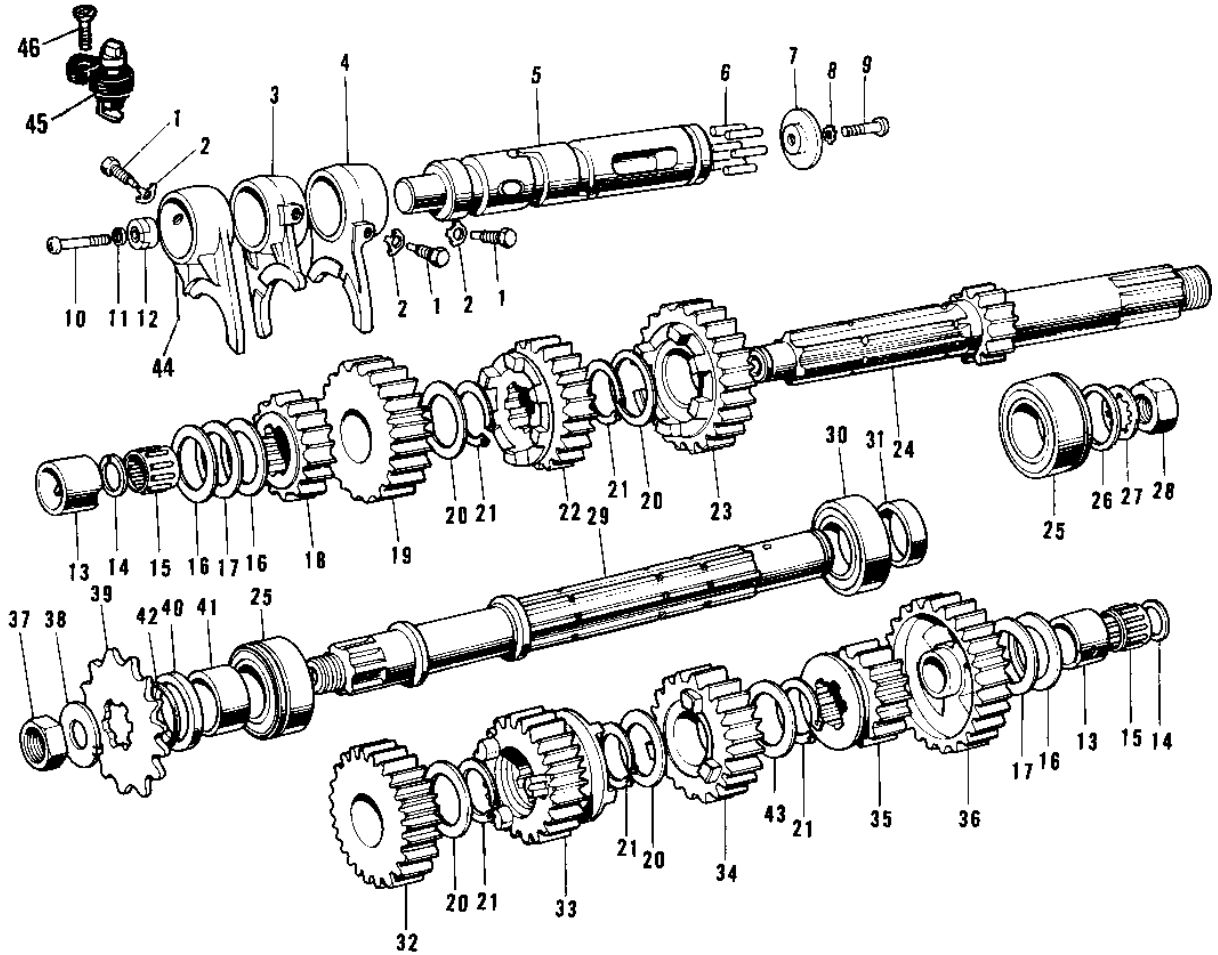

1974 H1-E PARTS DIAGRAM

TRANSMISSION/CHANGE DRUM ('69-72 H1/A/B)

1974 H1-E PARTS LIST

TRANSMISSION/CHANGE DRUM ('69-'72 H1/A/B)

ITEM NAME	PART NUMBER	QUANTITY
PIN SELECT FORK GUIDE (Ref # 1)	92043-016	3
WASHER LOCK 10MM (Ref # 2)	92031-001	3
FORK SELECTOR TOP (Ref # 3)	13140-013	1
FORK-SELECTOR,LOW (Ref # 4)	13140-014	1
DRUM ASSY-GEAR CHANGE (Ref # 5)	13239-007	1
PIN GEAR CHANGE DRUM (Ref # 6)	92042-014	6
PLATE CHANGE DRUM PIN (Ref # 7)	13142-004	1
WASHER LOCK 6MM (Ref # 8)	464H0600	1
SCREW PAN HEAD 6X12 (Ref # 9)	220B0612	1
SCREW PAN HEAD 6X25 (Ref # 10)	220B0625	1
WASHER SPRING 6MM (Ref # 11)	461F0600	1
ROTOR NEUTRAL SWITCH (Ref # 12)	13147-001	1
BUSH (Ref # 13)	92028-073	2
CIRCLIP (Ref # 14)	92033-015	2
BEARING NEEDLE (Ref # 15)	92046-010	2
WASHER THRUST (Ref # 16)	92022-112	3
WASHER THRUST (Ref # 17)	92022-113	2
2ND GEAR DRIVE SHAFT (Ref # 18)	13130-017	1
4TH GEAR DRIVE SHAFT (Ref # 19)	13134-003	1
WASHER 25MM (Ref # 20)	92022-076	4
CIRCLIP (Ref # 21)	92033-026	5
3RD GEAR DRIVE SHAFT (Ref # 22)	13132-014	1
TOP GEAR-DRIVE SHAFT (Ref # 23)	13136-041	1
SHAFT DRIVE (Ref # 24)	13127-019	1
BEARING BALL 6205NX3 (Ref # 25)	92045-010	1
WASHER THRUST (Ref # 26)	92022-114	1
WASHER LOCK 20MM (Ref # 27)	463G2000	1
NUT,20MM (Ref # 28)	92016-043	1
SHAFT OUTPUT (Ref # 29)	13128-020	1