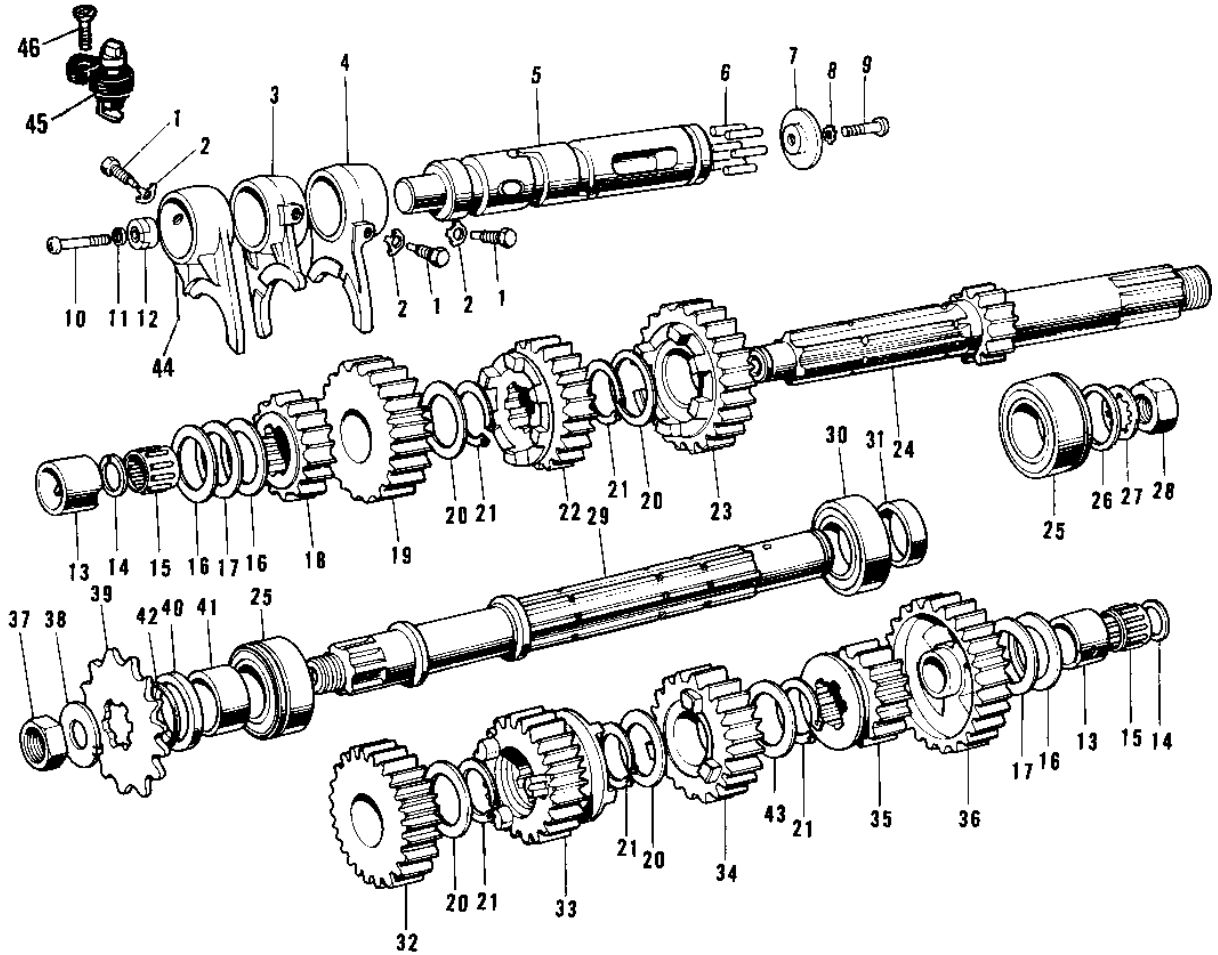

1975 H1-F PARTS DIAGRAM

TRANSMISSION/CHANGE DRUM ('69-72 H1/A/B)

1975 H1-F PARTS LIST

TRANSMISSION/CHANGE DRUM ('69-72 H1/A/B)

ITEM NAME	PART NUMBER	QUANTITY
PIN SELECT FORK GUIDE (Ref # 1)	92043-016	3
WASHER LOCK 10MM (Ref # 2)	92031-001	3
FORK SELECTOR TOP (Ref # 3)	13140-013	1
FORK-SELECTOR,LOW (Ref # 4)	13140-014	1
DRUM ASSY-GEAR CHANGE (Ref # 5)	13239-007	1
PIN GEAR CHANGE DRUM (Ref # 6)	92042-014	6
PLATE CHANGE DRUM PIN (Ref # 7)	13142-004	1
WASHER LOCK 6MM (Ref # 8)	464H0600	1
SCREW PAN HEAD 6X12 (Ref # 9)	220B0612	1
SCREW PAN HEAD 6X25 (Ref # 10)	220B0625	1
WASHER SPRING 6MM (Ref # 11)	461F0600	1
ROTOR NEUTRAL SWITCH (Ref # 12)	13147-001	1
BUSH (Ref # 13)	92028-073	2
CIRCLIP (Ref # 14)	92033-015	2
BEARING NEEDLE (Ref # 15)	92046-010	2
WASHER THRUST (Ref # 16)	92022-112	3
WASHER THRUST (Ref # 17)	92022-113	2
2ND GEAR DRIVE SHAFT (Ref # 18)	13130-017	1
4TH GEAR DRIVE SHAFT (Ref # 19)	13134-003	1
WASHER 25MM (Ref # 20)	92022-076	4
CIRCLIP (Ref # 21)	92033-026	5
3RD GEAR DRIVE SHAFT (Ref # 22)	13132-014	1
TOP GEAR-DRIVE SHAFT (Ref # 23)	13136-041	1
SHAFT DRIVE (Ref # 24)	13127-019	1
BEARING BALL 6205NX3 (Ref # 25)	92045-010	1
WASHER THRUST (Ref # 26)	92022-114	1
WASHER LOCK 20MM (Ref # 27)	463G2000	1
NUT,20MM (Ref # 28)	92016-043	1
SHAFT OUTPUT (Ref # 29)	13128-020	1