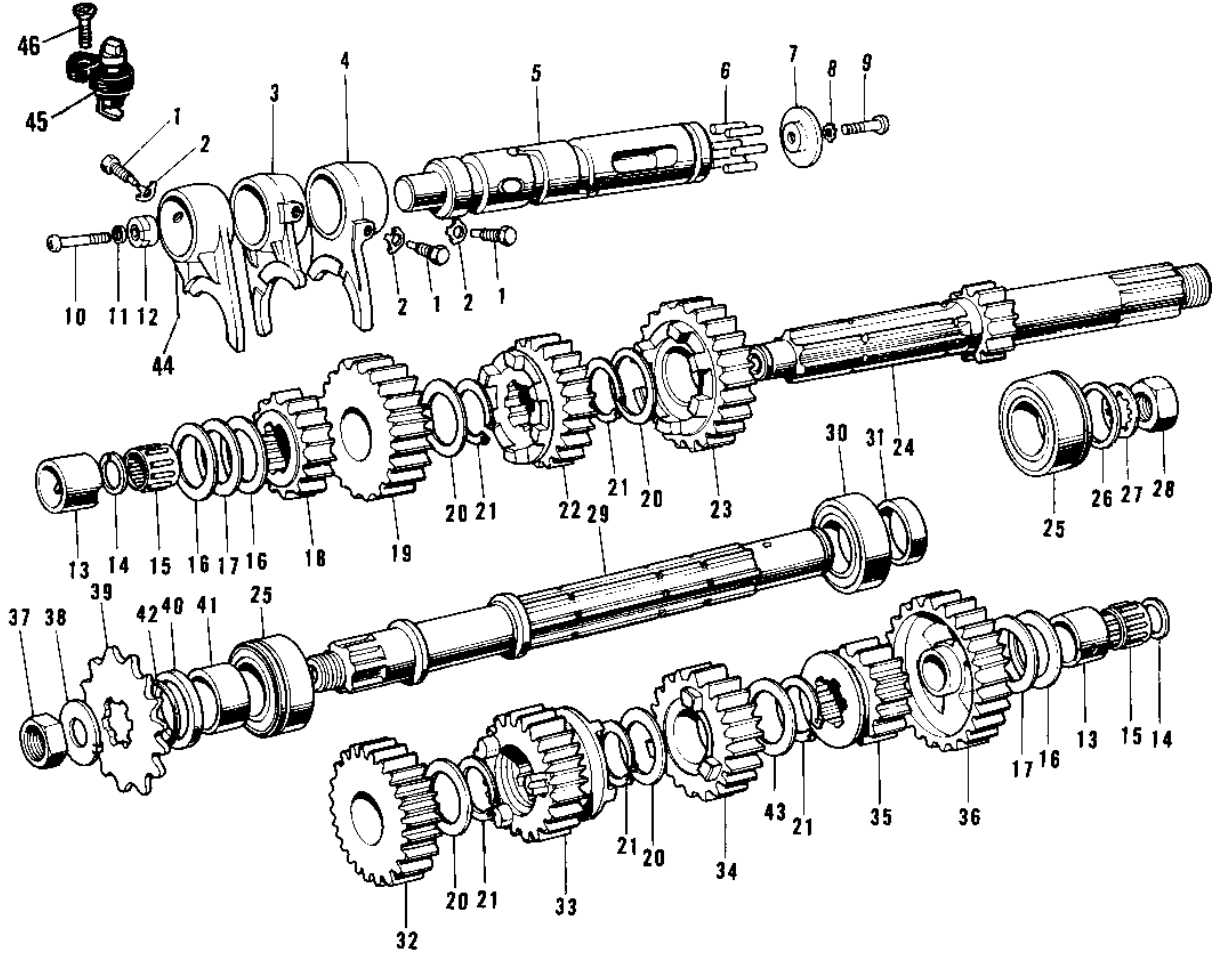

1975 H1-F PARTS DIAGRAM

TRANSMISSION/CHANGE DRUM ('69-72 H1/A/B)

1975 H1-F PARTS LIST

TRANSMISSION/CHANGE DRUM ('69-'72 H1/A/B)

ITEM NAME	PART NUMBER	QUANTITY
PIN SELECT FORK GUIDE (Ref # 1)	92043-016	3
WASHER LOCK 10MM (Ref # 2)	92031-001	3
FORK SELECTOR TOP (Ref # 3)	13140-013	1
FORK-SELECTOR,LOW (Ref # 4)	13140-014	1
DRUM ASSY-GEAR CHANGE (Ref # 5)	13239-007	1
PIN GEAR CHANGE DRUM (Ref # 6)	92042-014	6
PLATE CHANGE DRUM PIN (Ref # 7)	13142-004	1
WASHER LOCK 6MM (Ref # 8)	464H0600	1
SCREW PAN HEAD 6X12 (Ref # 9)	220B0612	1
SCREW PAN HEAD 6X25 (Ref # 10)	220B0625	1
WASHER SPRING 6MM (Ref # 11)	461F0600	1
ROTOR NEUTRAL SWITCH (Ref # 12)	13147-001	1
BUSH (Ref # 13)	92028-073	2
CIRCLIP (Ref # 14)	92033-015	2
BEARING NEEDLE (Ref # 15)	92046-010	2
WASHER THRUST (Ref # 16)	92022-112	3
WASHER THRUST (Ref # 17)	92022-113	2
2ND GEAR DRIVE SHAFT (Ref # 18)	13130-017	1
4TH GEAR DRIVE SHAFT (Ref # 19)	13134-003	1
WASHER 25MM (Ref # 20)	92022-076	4
CIRCLIP (Ref # 21)	92033-026	5
3RD GEAR DRIVE SHAFT (Ref # 22)	13132-014	1
TOP GEAR-DRIVE SHAFT (Ref # 23)	13136-041	1
SHAFT DRIVE (Ref # 24)	13127-019	1
BEARING BALL 6205NX3 (Ref # 25)	92045-010	1
WASHER THRUST (Ref # 26)	92022-114	1
WASHER LOCK 20MM (Ref # 27)	463G2000	1
NUT,20MM (Ref # 28)	92016-043	1
SHAFT OUTPUT (Ref # 29)	13128-020	1