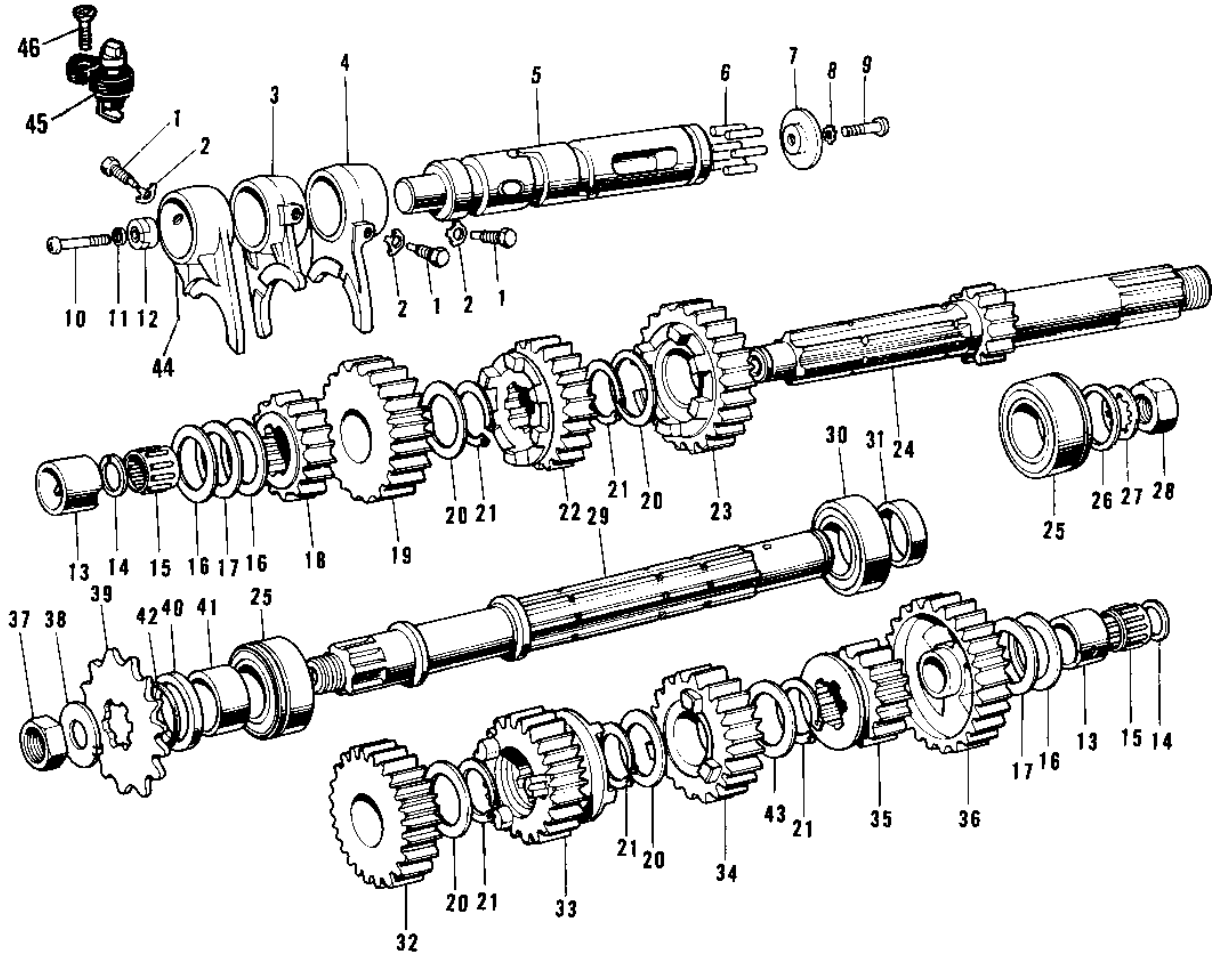

1976 KH500-A8 PARTS DIAGRAM

TRANSMISSION/CHANGE DRUM ('69-72 H1/A/B)