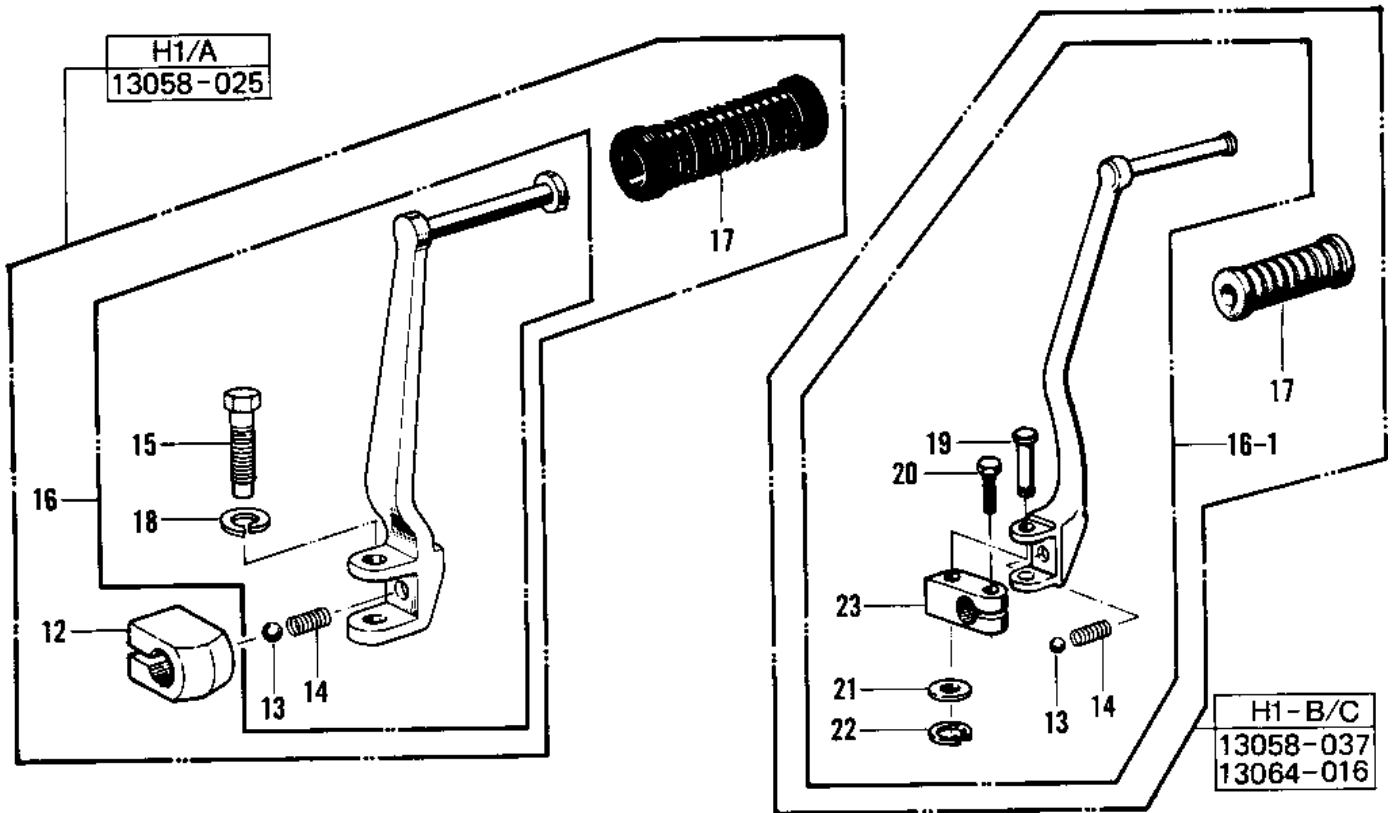

# 1974 H1-E PARTS DIAGRAM

KICKSTARTER MECHANISM ('69-'72 H1/A/B/C)

# 1974 H1-E PARTS LIST

KICKSTARTER MECHANISM ('69-'72 H1/A/B/C)

ITEM NAME	PART NUMBER	QUANTITY
GUIDE KICK SPRING (Ref # 1)	13070-001	1
CIRCLIP 10MM (Ref # 2)	482J0100	2
SPRING KICKSTARTER (Ref # 3)	92081-021	1
PLATE KICK GEAR HLDER (Ref # 4)	13071-003	1
CIRCLIP 26MM (Ref # 5)	480J2600	1
HOLDER KICK GEAR (Ref # 6)	13077-002	1
GEAR KICKSTARTER (Ref # 7)	13068-015	1
SHAFT ASY,KICKSTARTER (Ref # 8)	13245-009	1
SHAFT ASY,KICKSTARTER (Ref # 8)	13245-009	1
STOPPER KICKSTARTER (Ref # 9)	13072-006	1
BUSH (Ref # 10)	92028-072	1
CIRCLIP 16MM (Ref # 11)	480J1600	1
BOSS KICK PEDAL (Ref # 12)	13061-007	1
BALL STEEL 3/16' (Ref # 13)	600A0600	1
SPRING KICK PEDAL (Ref # 14)	92081-020	1
BOLT 10MM (Ref # 15)	92001-071	1
PEDAL,KICKSTARTER (Ref # 16)	13064-016	1
PEDAL,KICKSTARTER (Ref # 16-1)	13064-016	1
PEDAL,KICKSTARTER (Ref # 16-1)	13064-016	1
RUBBER KICK PEDAL (Ref # 17)	13063-004	1
WASHER-SPRING (Ref # 18)	92095-011	1
PIN-KICKSTARTER (Ref # 19)	92043-075	1
BOLT-KICK PEDAL (Ref # 20)	92001-101	1
WASHER PLAIN 8MM (Ref # 21)	410B0800	1
CIRCLIP 5MM (Ref # 22)	482K5000	1
BOSS-KICK PEDAL (Ref # 23)	13061-013	1