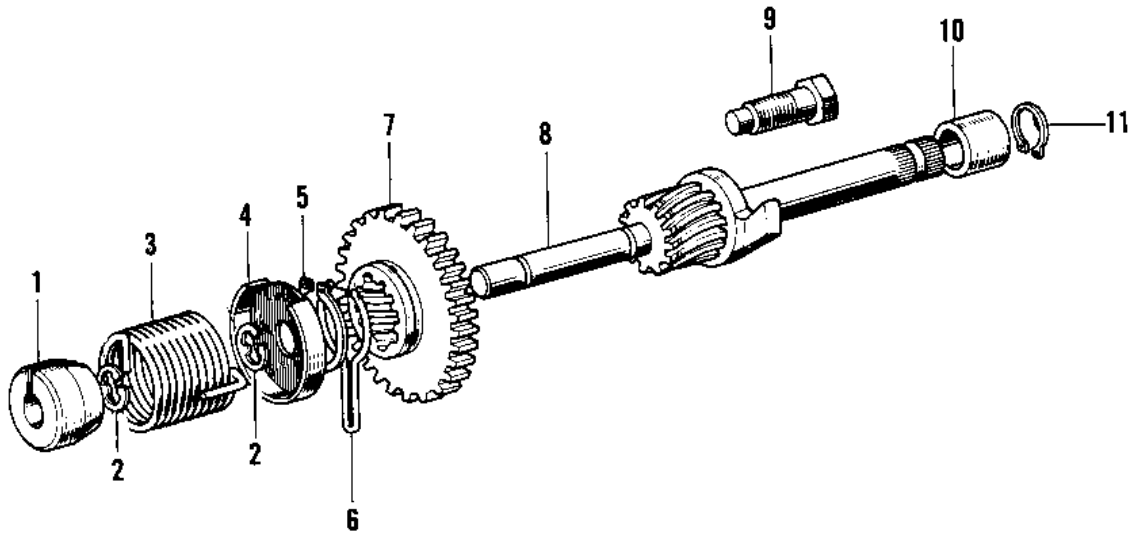

# 1974 H1-E PARTS DIAGRAM

KICKSTARTER MECHANISM ('69-'72 H1/A/B/C)

# 1974 H1-E PARTS LIST

KICKSTARTER MECHANISM ('69-'72 H1/A/B/C)

ITEM NAME	PART NUMBER	QUANTITY
GUIDE KICK SPRING (Ref # 1)	13070-001	1
CIRCLIP 10MM (Ref # 2)	482J0100	2
SPRING KICKSTARTER (Ref # 3)	92081-021	1
PLATE KICK GEAR HLDER (Ref # 4)	13071-003	1
CIRCLIP 26MM (Ref # 5)	480J2600	1
HOLDER KICK GEAR (Ref # 6)	13077-002	1
GEAR KICKSTARTER (Ref # 7)	13068-015	1
SHAFT ASY,KICKSTARTER (Ref # 8)	13245-009	1
SHAFT ASY,KICKSTARTER (Ref # 8)	13245-009	1
STOPPER KICKSTARTER (Ref # 9)	13072-006	1
BUSH (Ref # 10)	92028-072	1
CIRCLIP 16MM (Ref # 11)	480J1600	1
BOSS KICK PEDAL (Ref # 12)	13061-007	1
BALL STEEL 3/16' (Ref # 13)	600A0600	1
SPRING KICK PEDAL (Ref # 14)	92081-020	1
BOLT 10MM (Ref # 15)	92001-071	1
PEDAL,KICKSTARTER (Ref # 16)	13064-016	1
PEDAL,KICKSTARTER (Ref # 16-1)	13064-016	1
PEDAL,KICKSTARTER (Ref # 16-1)	13064-016	1
RUBBER KICK PEDAL (Ref # 17)	13063-004	1
WASHER-SPRING (Ref # 18)	92095-011	1
PIN-KICKSTARTER (Ref # 19)	92043-075	1
BOLT-KICK PEDAL (Ref # 20)	92001-101	1
WASHER PLAIN 8MM (Ref # 21)	410B0800	1
CIRCLIP 5MM (Ref # 22)	482K5000	1
BOSS-KICK PEDAL (Ref # 23)	13061-013	1