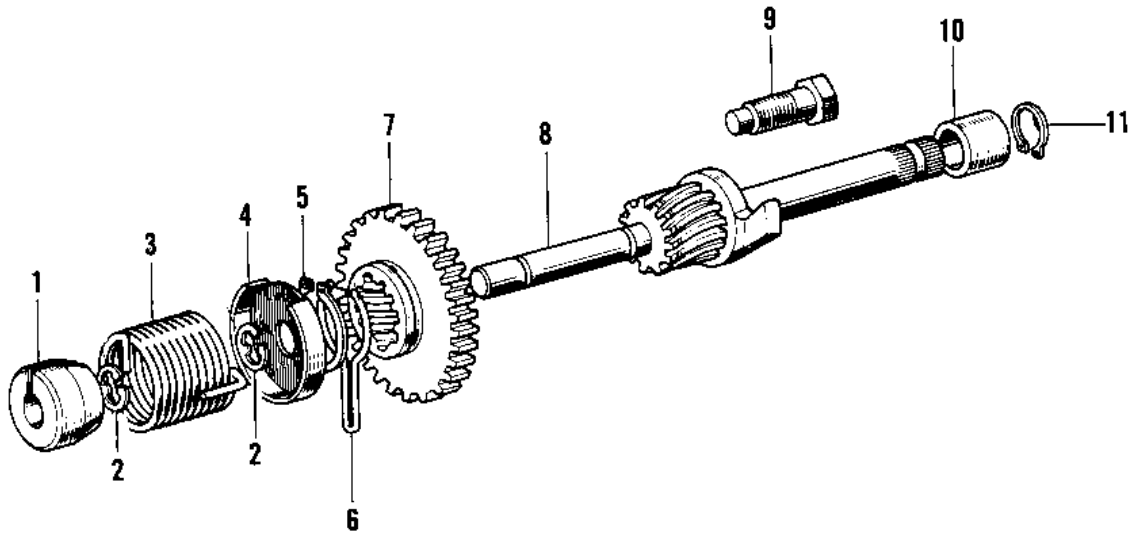

# 1975 H1-F PARTS DIAGRAM

KICKSTARTER MECHANISM ('69-'72 H1/A/B/C)

# 1975 H1-F PARTS LIST

KICKSTARTER MECHANISM ('69-'72 H1/A/B/C)

ITEM NAME	PART NUMBER	QUANTITY
GUIDE KICK SPRING (Ref # 1)	13070-001	1
CIRCLIP 10MM (Ref # 2)	482J0100	2
SPRING KICKSTARTER (Ref # 3)	92081-021	1
PLATE KICK GEAR HLDER (Ref # 4)	13071-003	1
CIRCLIP 26MM (Ref # 5)	480J2600	1
HOLDER KICK GEAR (Ref # 6)	13077-002	1
GEAR KICKSTARTER (Ref # 7)	13068-015	1
SHAFT ASY,KICKSTARTER (Ref # 8)	13245-009	1
SHAFT ASY,KICKSTARTER (Ref # 8)	13245-009	1
STOPPER KICKSTARTER (Ref # 9)	13072-006	1
BUSH (Ref # 10)	92028-072	1
CIRCLIP 16MM (Ref # 11)	480J1600	1
BOSS KICK PEDAL (Ref # 12)	13061-007	1
BALL STEEL 3/16' (Ref # 13)	600A0600	1
SPRING KICK PEDAL (Ref # 14)	92081-020	1
BOLT 10MM (Ref # 15)	92001-071	1
PEDAL,KICKSTARTER (Ref # 16)	13064-016	1
PEDAL,KICKSTARTER (Ref # 16-1)	13064-016	1
PEDAL,KICKSTARTER (Ref # 16-1)	13064-016	1
RUBBER KICK PEDAL (Ref # 17)	13063-004	1
WASHER-SPRING (Ref # 18)	92095-011	1
PIN-KICKSTARTER (Ref # 19)	92043-075	1
BOLT-KICK PEDAL (Ref # 20)	92001-101	1
WASHER PLAIN 8MM (Ref # 21)	410B0800	1
CIRCLIP 5MM (Ref # 22)	482K5000	1
BOSS-KICK PEDAL (Ref # 23)	13061-013	1