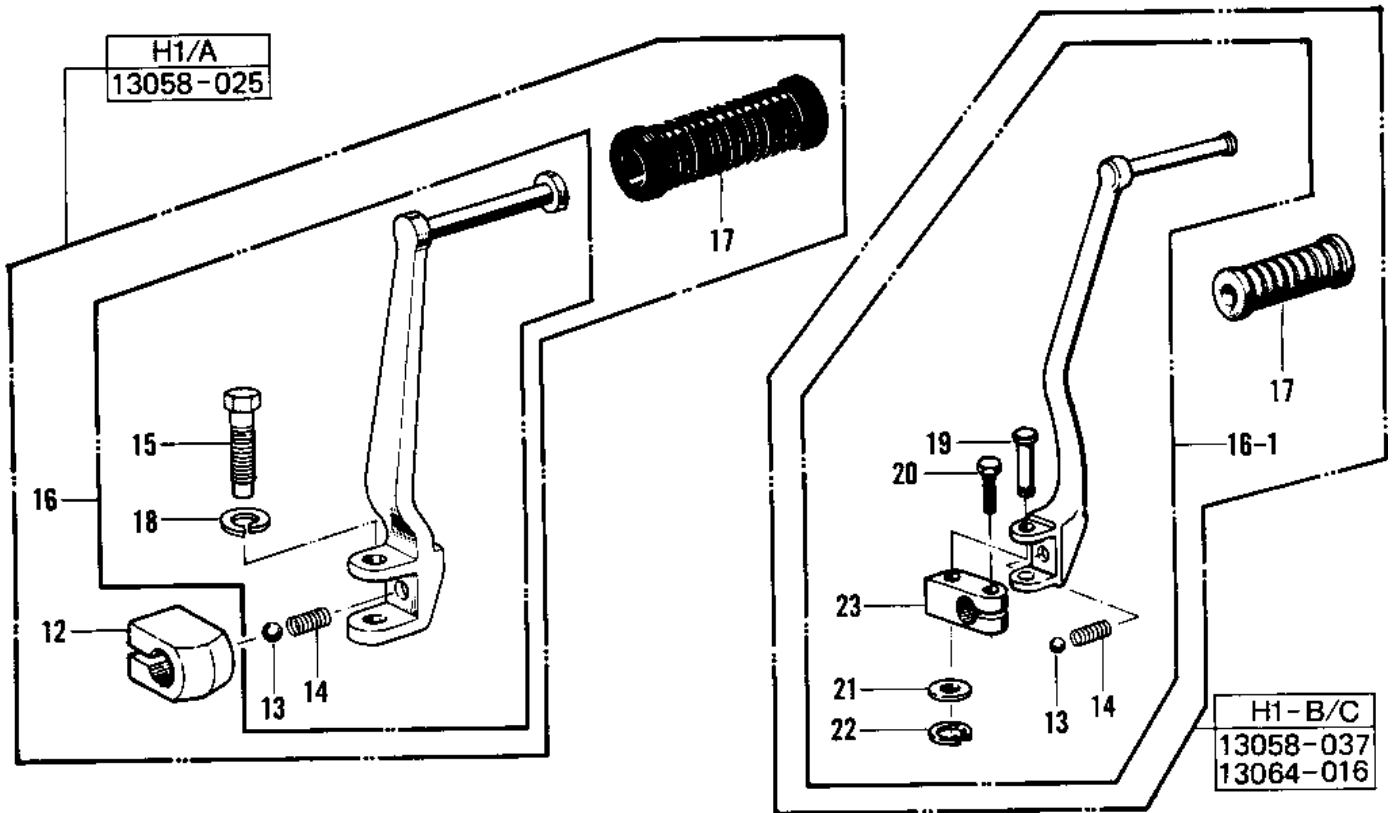

1975 H1-F PARTS DIAGRAM

KICKSTARTER MECHANISM ('69-'72 H1/A/B/C)

1975 H1-F PARTS LIST

KICKSTARTER MECHANISM ('69-'72 H1/A/B/C)

ITEM NAME	PART NUMBER	QUANTITY
GUIDE KICK SPRING (Ref # 1)	13070-001	1
CIRCLIP 10MM (Ref # 2)	482J0100	2
SPRING KICKSTARTER (Ref # 3)	92081-021	1
PLATE KICK GEAR HLDER (Ref # 4)	13071-003	1
CIRCLIP 26MM (Ref # 5)	480J2600	1
HOLDER KICK GEAR (Ref # 6)	13077-002	1
GEAR KICKSTARTER (Ref # 7)	13068-015	1
SHAFT ASY,KICKSTARTER (Ref # 8)	13245-009	1
SHAFT ASY,KICKSTARTER (Ref # 8)	13245-009	1
STOPPER KICKSTARTER (Ref # 9)	13072-006	1
BUSH (Ref # 10)	92028-072	1
CIRCLIP 16MM (Ref # 11)	480J1600	1
BOSS KICK PEDAL (Ref # 12)	13061-007	1
BALL STEEL 3/16' (Ref # 13)	600A0600	1
SPRING KICK PEDAL (Ref # 14)	92081-020	1
BOLT 10MM (Ref # 15)	92001-071	1
PEDAL,KICKSTARTER (Ref # 16)	13064-016	1
PEDAL,KICKSTARTER (Ref # 16-1)	13064-016	1
PEDAL,KICKSTARTER (Ref # 16-1)	13064-016	1
RUBBER KICK PEDAL (Ref # 17)	13063-004	1
WASHER-SPRING (Ref # 18)	92095-011	1
PIN-KICKSTARTER (Ref # 19)	92043-075	1
BOLT-KICK PEDAL (Ref # 20)	92001-101	1
WASHER PLAIN 8MM (Ref # 21)	410B0800	1
CIRCLIP 5MM (Ref # 22)	482K5000	1
BOSS-KICK PEDAL (Ref # 23)	13061-013	1