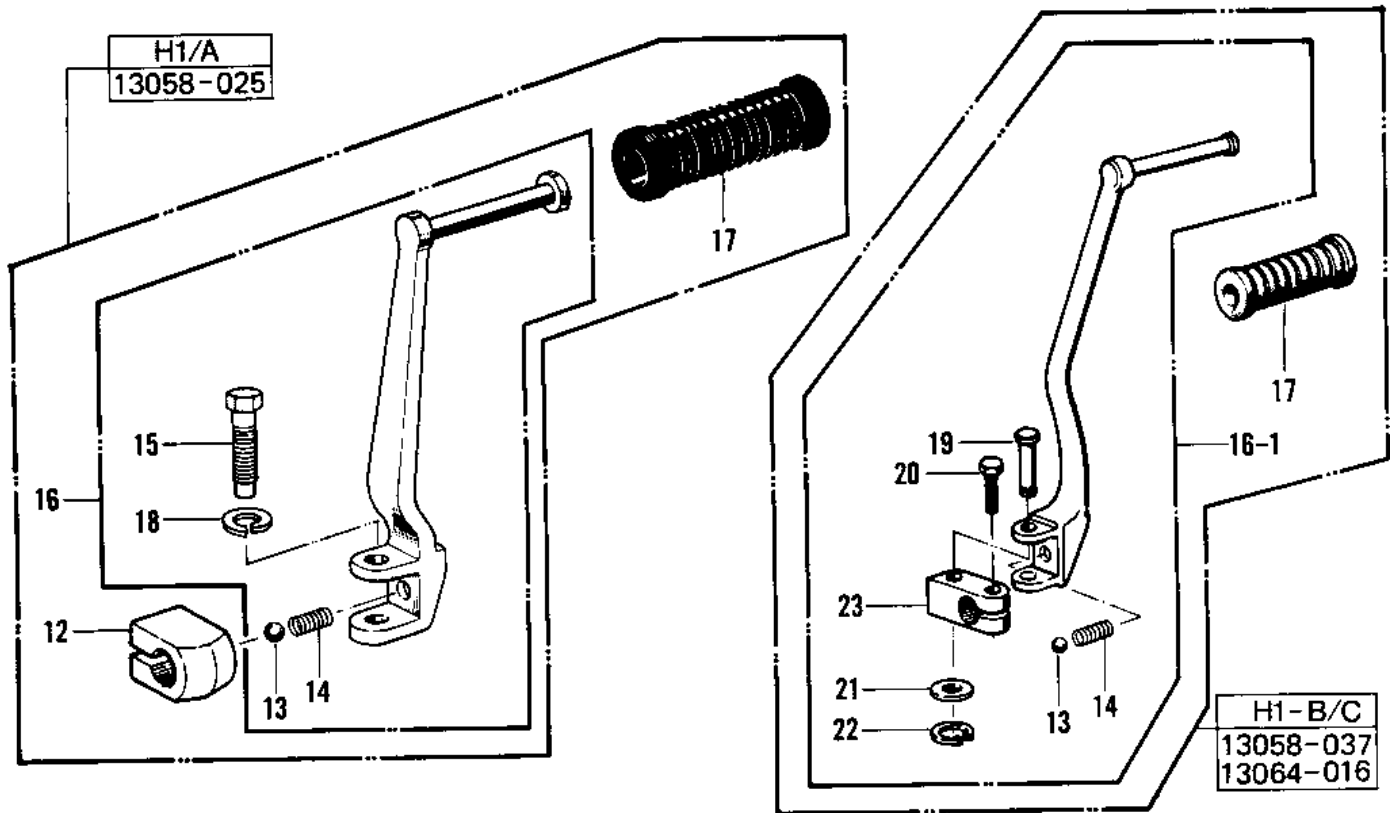

# 1975 H1-F PARTS DIAGRAM

KICKSTARTER MECHANISM ('69-'72 H1/A/B/C)

# 1975 H1-F PARTS LIST

KICKSTARTER MECHANISM ('69-'72 H1/A/B/C)

ITEM NAME	PART NUMBER	QUANTITY
GUIDE KICK SPRING (Ref # 1)	13070-001	1
CIRCLIP 10MM (Ref # 2)	482J0100	2
SPRING KICKSTARTER (Ref # 3)	92081-021	1
PLATE KICK GEAR HLDER (Ref # 4)	13071-003	1
CIRCLIP 26MM (Ref # 5)	480J2600	1
HOLDER KICK GEAR (Ref # 6)	13077-002	1
GEAR KICKSTARTER (Ref # 7)	13068-015	1
SHAFT ASY,KICKSTARTER (Ref # 8)	13245-009	1
SHAFT ASY,KICKSTARTER (Ref # 8)	13245-009	1
STOPPER KICKSTARTER (Ref # 9)	13072-006	1
BUSH (Ref # 10)	92028-072	1
CIRCLIP 16MM (Ref # 11)	480J1600	1
BOSS KICK PEDAL (Ref # 12)	13061-007	1
BALL STEEL 3/16' (Ref # 13)	600A0600	1
SPRING KICK PEDAL (Ref # 14)	92081-020	1
BOLT 10MM (Ref # 15)	92001-071	1
PEDAL,KICKSTARTER (Ref # 16)	13064-016	1
PEDAL,KICKSTARTER (Ref # 16-1)	13064-016	1
PEDAL,KICKSTARTER (Ref # 16-1)	13064-016	1
RUBBER KICK PEDAL (Ref # 17)	13063-004	1
WASHER-SPRING (Ref # 18)	92095-011	1
PIN-KICKSTARTER (Ref # 19)	92043-075	1
BOLT-KICK PEDAL (Ref # 20)	92001-101	1
WASHER PLAIN 8MM (Ref # 21)	410B0800	1
CIRCLIP 5MM (Ref # 22)	482K5000	1
BOSS-KICK PEDAL (Ref # 23)	13061-013	1