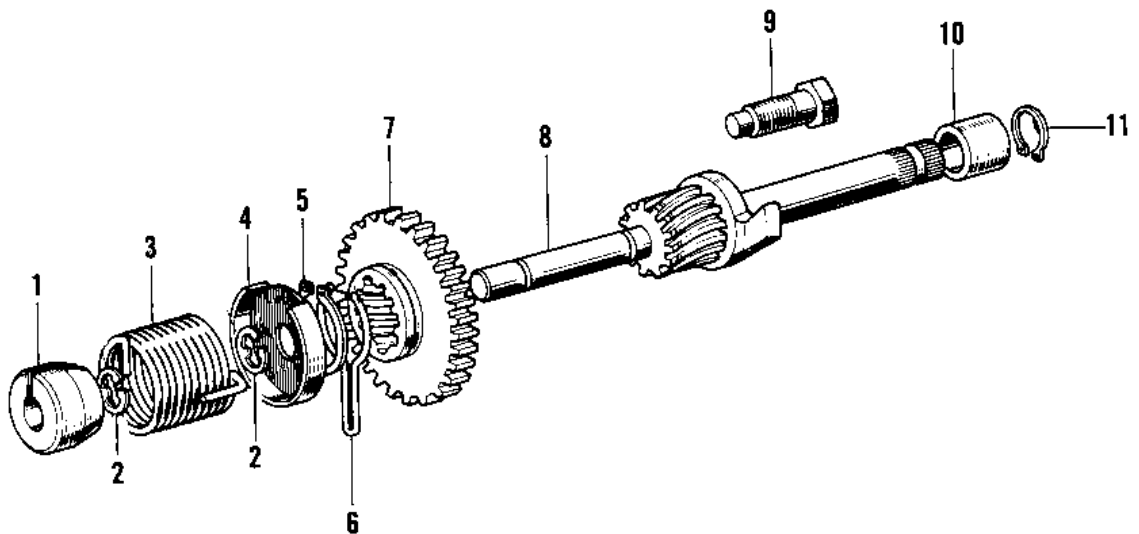

1975 H1-F PARTS DIAGRAM

KICKSTARTER MECHANISM ('69-'72 H1/A/B/C)

1975 H1-F PARTS LIST

KICKSTARTER MECHANISM ('69-'72 H1/A/B/C)

ITEM NAME	PART NUMBER	QUANTITY
GUIDE KICK SPRING (Ref # 1)	13070-001	1
CIRCLIP 10MM (Ref # 2)	482J0100	2
SPRING KICKSTARTER (Ref # 3)	92081-021	1
PLATE KICK GEAR HLDER (Ref # 4)	13071-003	1
CIRCLIP 26MM (Ref # 5)	480J2600	1
HOLDER KICK GEAR (Ref # 6)	13077-002	1
GEAR KICKSTARTER (Ref # 7)	13068-015	1
SHAFT ASY,KICKSTARTER (Ref # 8)	13245-009	1
SHAFT ASY,KICKSTARTER (Ref # 8)	13245-009	1
STOPPER KICKSTARTER (Ref # 9)	13072-006	1
BUSH (Ref # 10)	92028-072	1
CIRCLIP 16MM (Ref # 11)	480J1600	1
BOSS KICK PEDAL (Ref # 12)	13061-007	1
BALL STEEL 3/16' (Ref # 13)	600A0600	1
SPRING KICK PEDAL (Ref # 14)	92081-020	1
BOLT 10MM (Ref # 15)	92001-071	1
PEDAL,KICKSTARTER (Ref # 16)	13064-016	1
PEDAL,KICKSTARTER (Ref # 16-1)	13064-016	1
PEDAL,KICKSTARTER (Ref # 16-1)	13064-016	1
RUBBER KICK PEDAL (Ref # 17)	13063-004	1
WASHER-SPRING (Ref # 18)	92095-011	1
PIN-KICKSTARTER (Ref # 19)	92043-075	1
BOLT-KICK PEDAL (Ref # 20)	92001-101	1
WASHER PLAIN 8MM (Ref # 21)	410B0800	1
CIRCLIP 5MM (Ref # 22)	482K5000	1
BOSS-KICK PEDAL (Ref # 23)	13061-013	1