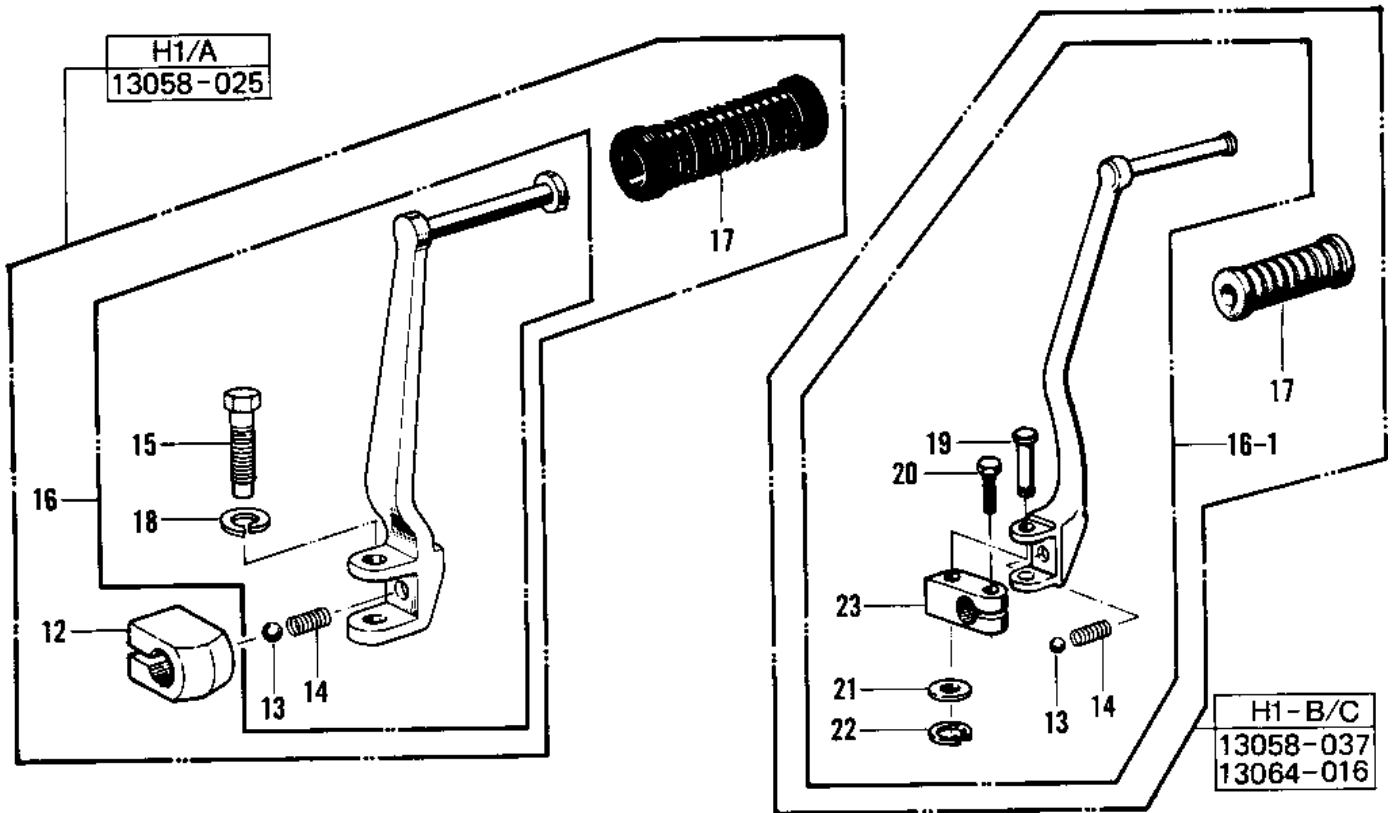

# 1976 KH500-A8 PARTS DIAGRAM

KICKSTARTER MECHANISM ('69-'72 H1/A/B/C)

# 1976 KH500-A8 PARTS LIST

KICKSTARTER MECHANISM ('69-'72 H1/A/B/C)

| ITEM NAME                       | PART NUMBER | QUANTITY |
|---------------------------------|-------------|----------|
| GUIDE KICK SPRING (Ref # 1)     | 13070-001   | 1        |
| CIRCLIP 10MM (Ref # 2)          | 482J0100    | 2        |
| SPRING KICKSTARTER (Ref # 3)    | 92081-021   | 1        |
| PLATE KICK GEAR HLDER (Ref # 4) | 13071-003   | 1        |
| CIRCLIP 26MM (Ref # 5)          | 480J2600    | 1        |
| HOLDER KICK GEAR (Ref # 6)      | 13077-002   | 1        |
| GEAR KICKSTARTER (Ref # 7)      | 13068-015   | 1        |
| SHAFT ASY,KICKSTARTER (Ref # 8) | 13245-009   | 1        |
| SHAFT ASY,KICKSTARTER (Ref # 8) | 13245-009   | 1        |
| STOPPER KICKSTARTER (Ref # 9)   | 13072-006   | 1        |
| BUSH (Ref # 10)                 | 92028-072   | 1        |
| CIRCLIP 16MM (Ref # 11)         | 480J1600    | 1        |
| BOSS KICK PEDAL (Ref # 12)      | 13061-007   | 1        |
| BALL STEEL 3/16' (Ref # 13)     | 600A0600    | 1        |
| SPRING KICK PEDAL (Ref # 14)    | 92081-020   | 1        |
| BOLT 10MM (Ref # 15)            | 92001-071   | 1        |
| PEDAL,KICKSTARTER (Ref # 16)    | 13064-016   | 1        |
| PEDAL,KICKSTARTER (Ref # 16-1)  | 13064-016   | 1        |
| PEDAL,KICKSTARTER (Ref # 16-1)  | 13064-016   | 1        |
| RUBBER KICK PEDAL (Ref # 17)    | 13063-004   | 1        |
| WASHER-SPRING (Ref # 18)        | 92095-011   | 1        |
| PIN-KICKSTARTER (Ref # 19)      | 92043-075   | 1        |
| BOLT-KICK PEDAL (Ref # 20)      | 92001-101   | 1        |
| WASHER PLAIN 8MM (Ref # 21)     | 410B0800    | 1        |
| CIRCLIP 5MM (Ref # 22)          | 482K5000    | 1        |
| BOSS-KICK PEDAL (Ref # 23)      | 13061-013   | 1        |