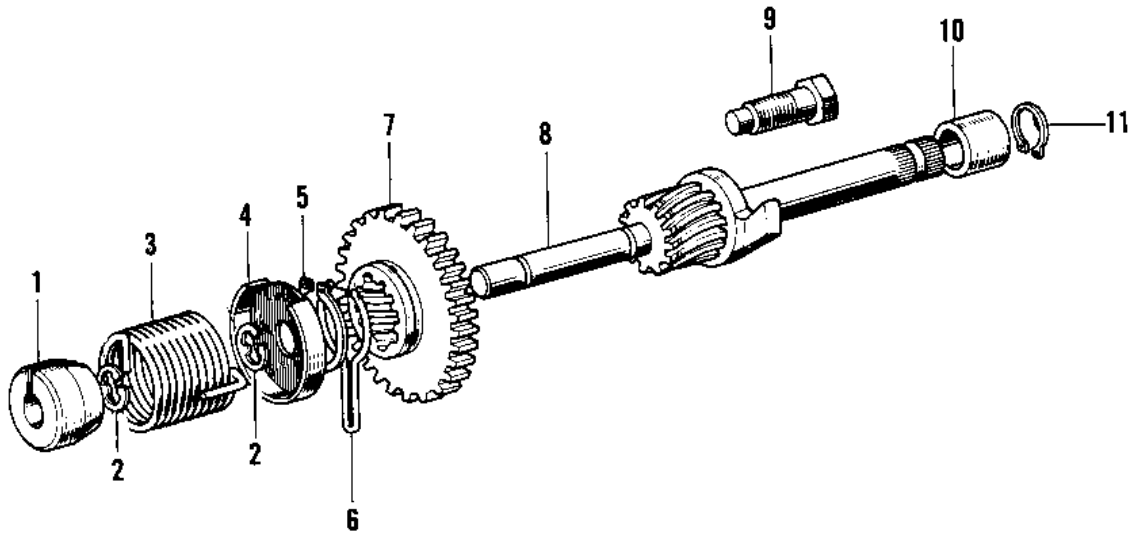

# 1976 KH500-A8 PARTS DIAGRAM

KICKSTARTER MECHANISM ('69-'72 H1/A/B/C)

# 1976 KH500-A8 PARTS LIST

KICKSTARTER MECHANISM ('69-'72 H1/A/B/C)

| ITEM NAME                       | PART NUMBER | QUANTITY |
|---------------------------------|-------------|----------|
| GUIDE KICK SPRING (Ref # 1)     | 13070-001   | 1        |
| CIRCLIP 10MM (Ref # 2)          | 482J0100    | 2        |
| SPRING KICKSTARTER (Ref # 3)    | 92081-021   | 1        |
| PLATE KICK GEAR HLDER (Ref # 4) | 13071-003   | 1        |
| CIRCLIP 26MM (Ref # 5)          | 480J2600    | 1        |
| HOLDER KICK GEAR (Ref # 6)      | 13077-002   | 1        |
| GEAR KICKSTARTER (Ref # 7)      | 13068-015   | 1        |
| SHAFT ASY,KICKSTARTER (Ref # 8) | 13245-009   | 1        |
| SHAFT ASY,KICKSTARTER (Ref # 8) | 13245-009   | 1        |
| STOPPER KICKSTARTER (Ref # 9)   | 13072-006   | 1        |
| BUSH (Ref # 10)                 | 92028-072   | 1        |
| CIRCLIP 16MM (Ref # 11)         | 480J1600    | 1        |
| BOSS KICK PEDAL (Ref # 12)      | 13061-007   | 1        |
| BALL STEEL 3/16' (Ref # 13)     | 600A0600    | 1        |
| SPRING KICK PEDAL (Ref # 14)    | 92081-020   | 1        |
| BOLT 10MM (Ref # 15)            | 92001-071   | 1        |
| PEDAL,KICKSTARTER (Ref # 16)    | 13064-016   | 1        |
| PEDAL,KICKSTARTER (Ref # 16-1)  | 13064-016   | 1        |
| PEDAL,KICKSTARTER (Ref # 16-1)  | 13064-016   | 1        |
| RUBBER KICK PEDAL (Ref # 17)    | 13063-004   | 1        |
| WASHER-SPRING (Ref # 18)        | 92095-011   | 1        |
| PIN-KICKSTARTER (Ref # 19)      | 92043-075   | 1        |
| BOLT-KICK PEDAL (Ref # 20)      | 92001-101   | 1        |
| WASHER PLAIN 8MM (Ref # 21)     | 410B0800    | 1        |
| CIRCLIP 5MM (Ref # 22)          | 482K5000    | 1        |
| BOSS-KICK PEDAL (Ref # 23)      | 13061-013   | 1        |